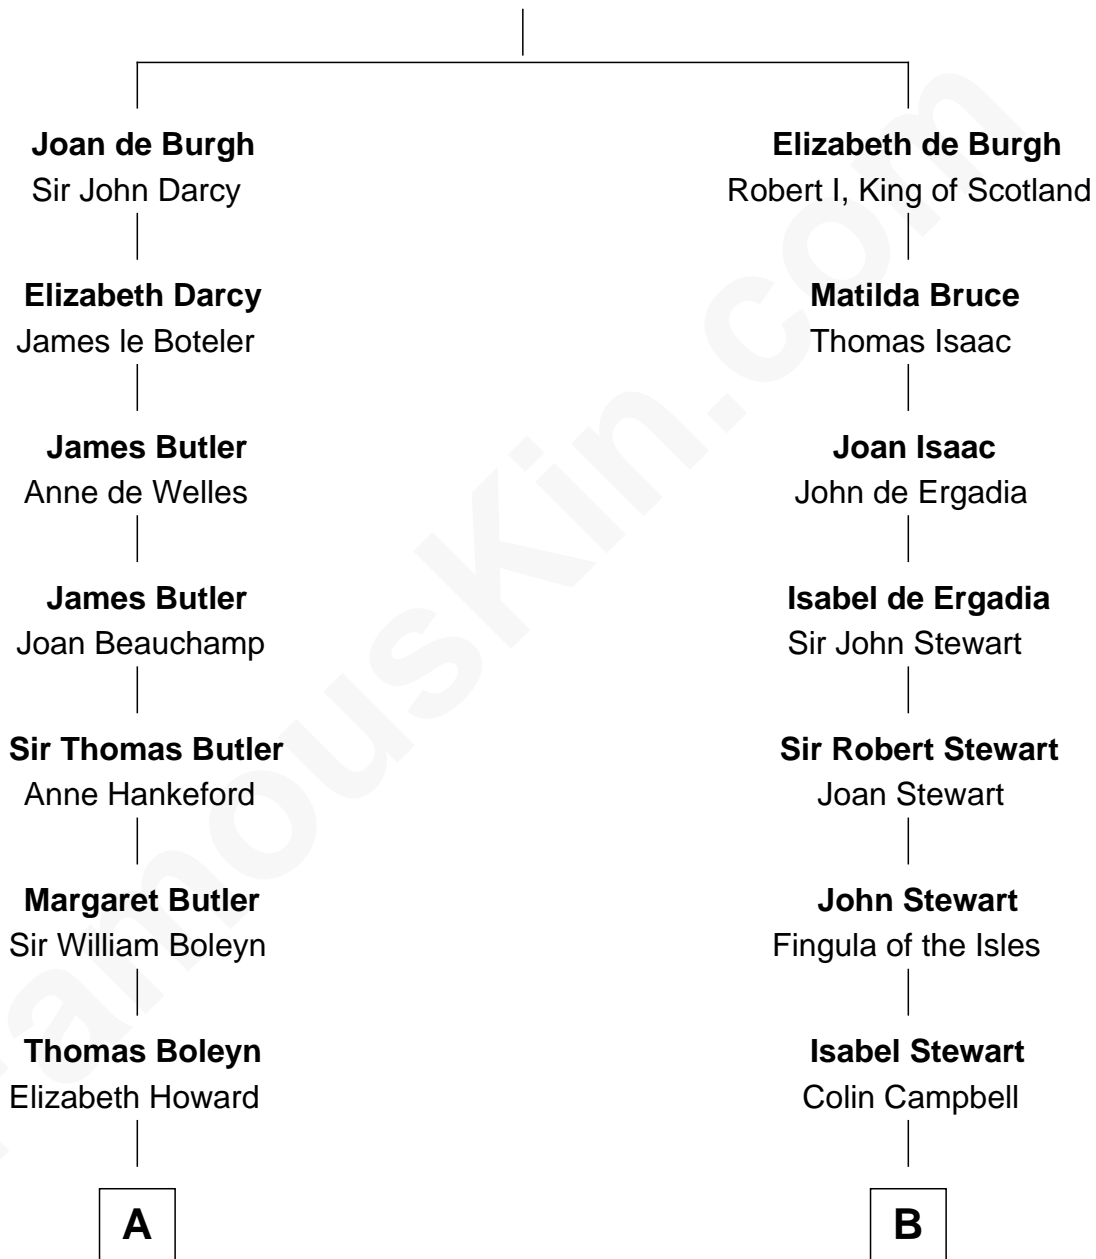

## Relationship Chart of

**Lt. Gen. James Brudenell**

*Leader of the "Charge of the Light Brigade"*

17th cousin 3 times removed of

**Johnny Mercer**

*Songwriter and Co-Founder of Capitol Records*

**Sir Richard de Burgh**

Margaret - - - - -

C

**Gen. Hugh Weedon Mercer**

Mary Stiles Anderson

**George Anderson Mercer**

Nanny Maury Herndon

**George Anderson Mercer**

Lillian Elizabeth Ciucevich