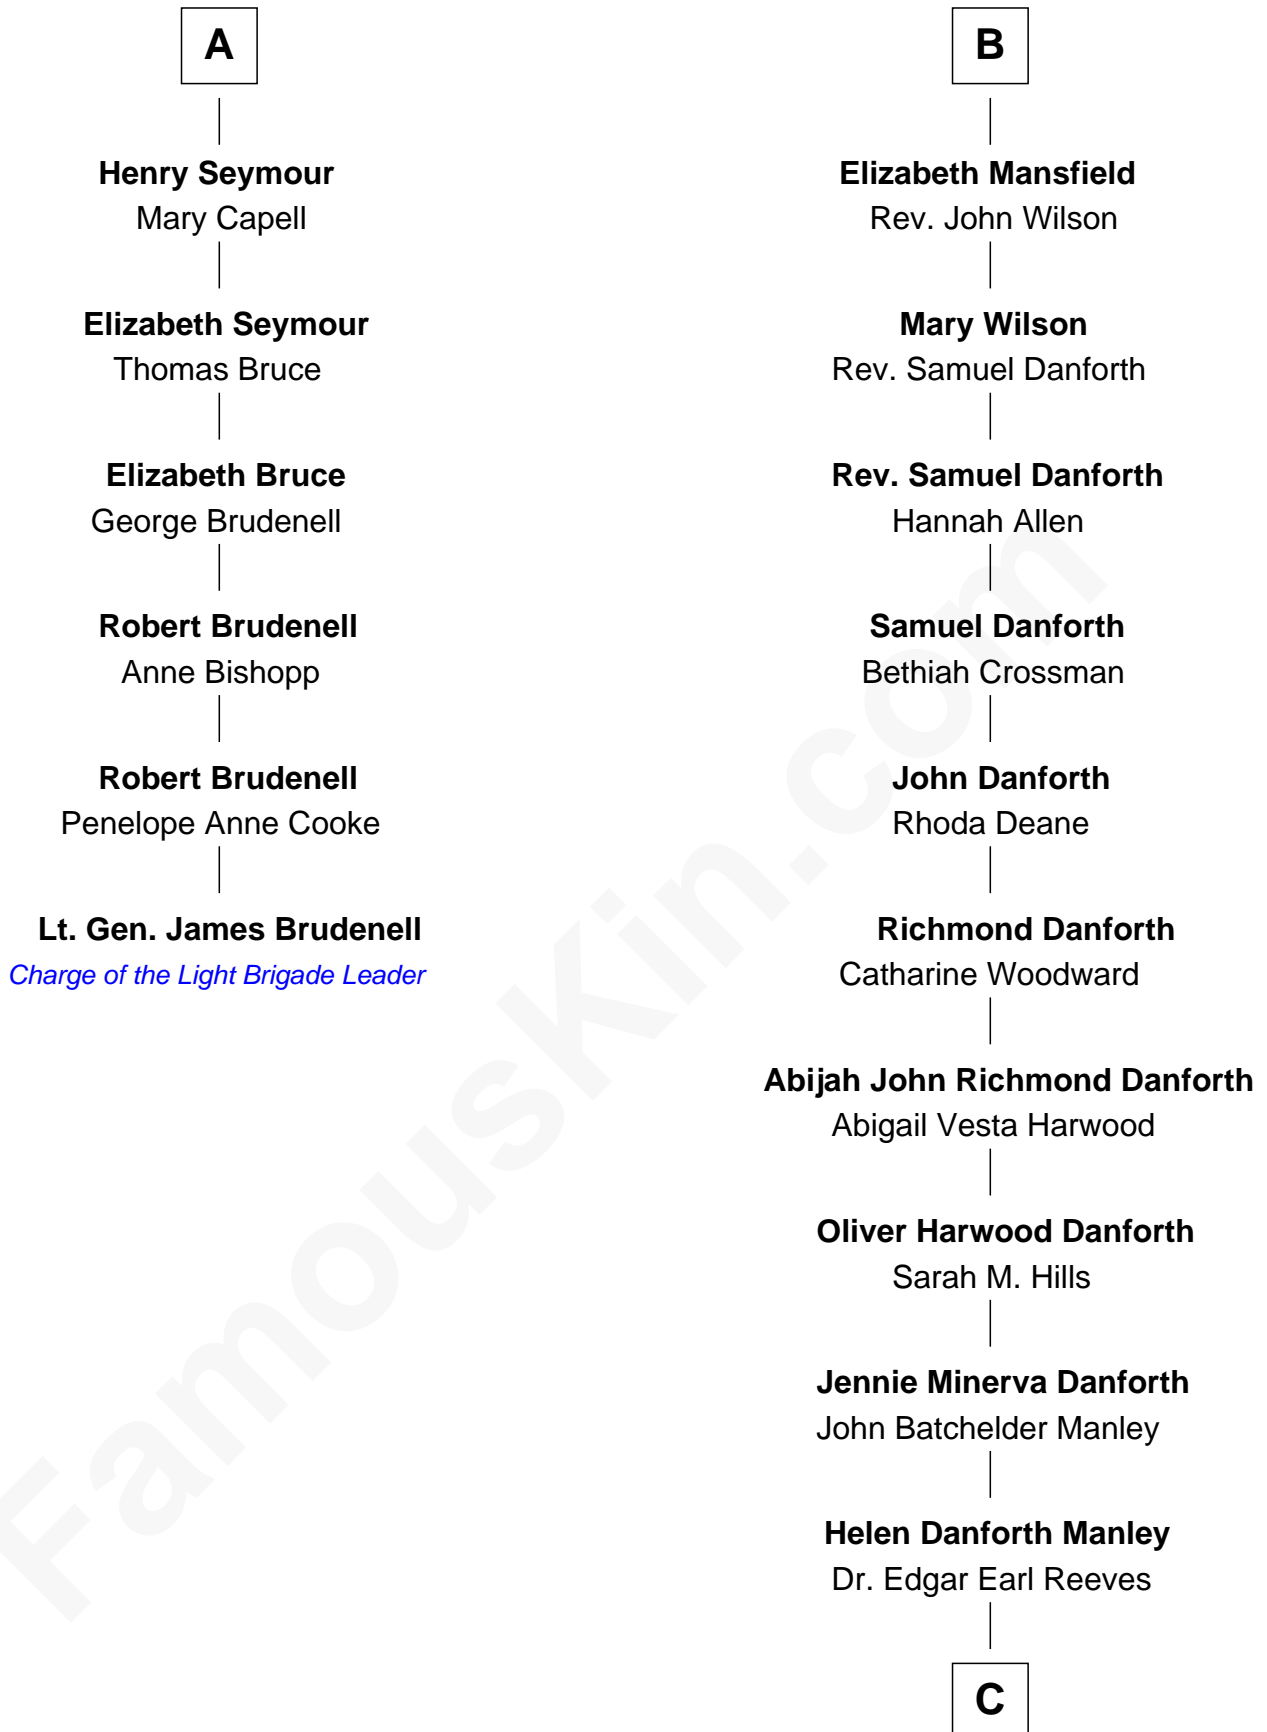

# FamousKin.com Relationship Chart of

**Lt. Gen. James Brudenell**

*Leader of the "Charge of the Light Brigade"*

12th cousin 6 times removed of

**Zach Snyder**

*Filmmaker*

**Sir John Clifford**

Elizabeth Percy