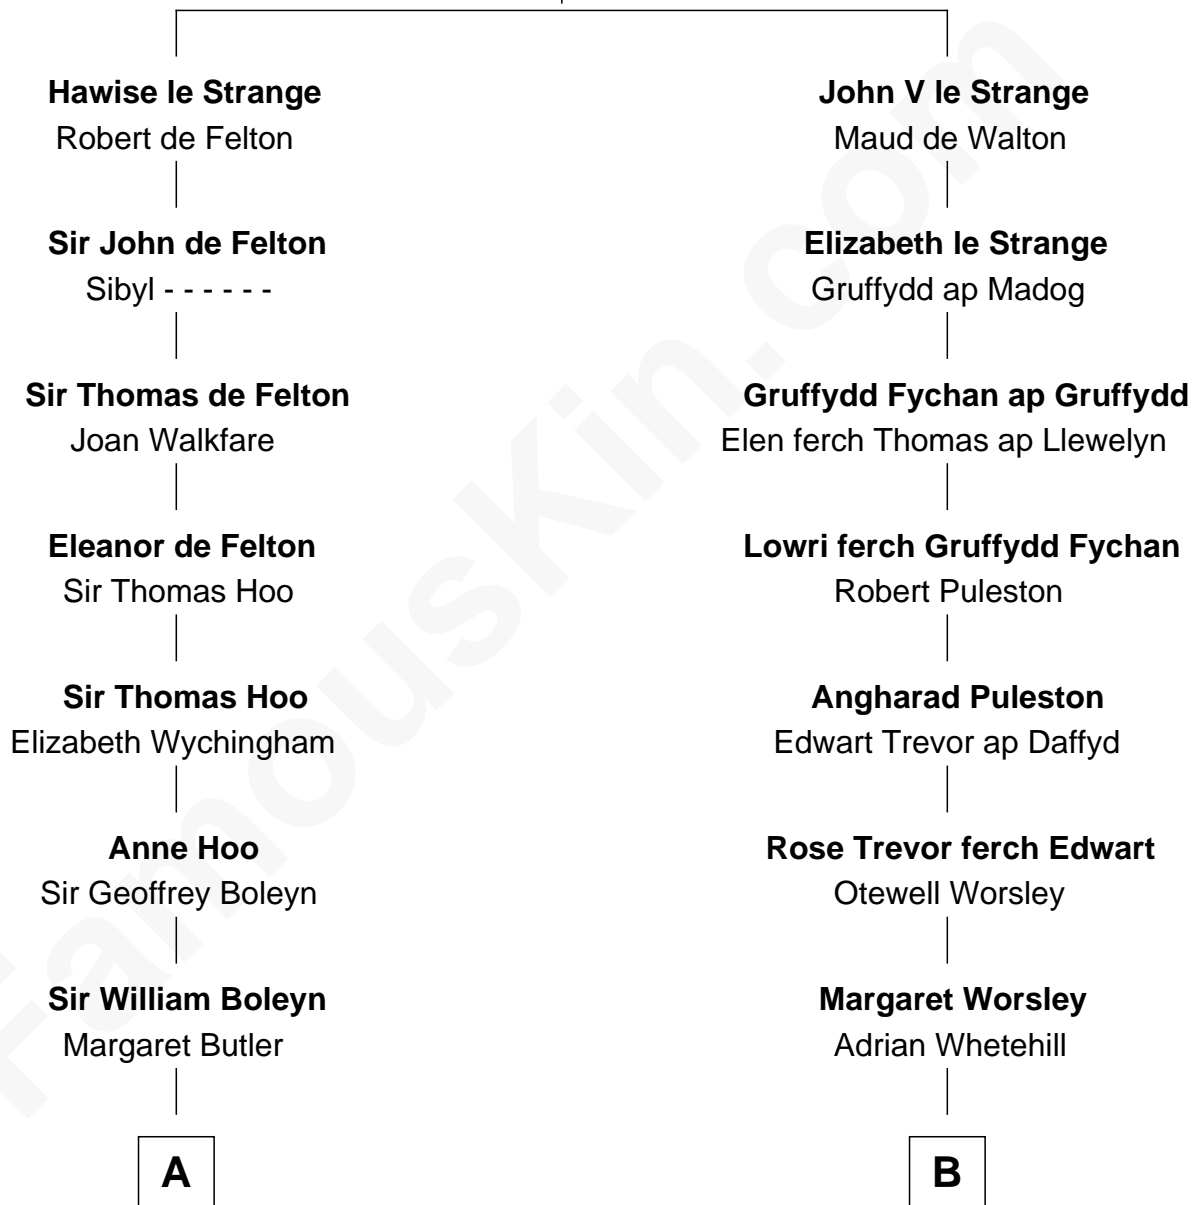

John IV le Strange

Joan de Somery