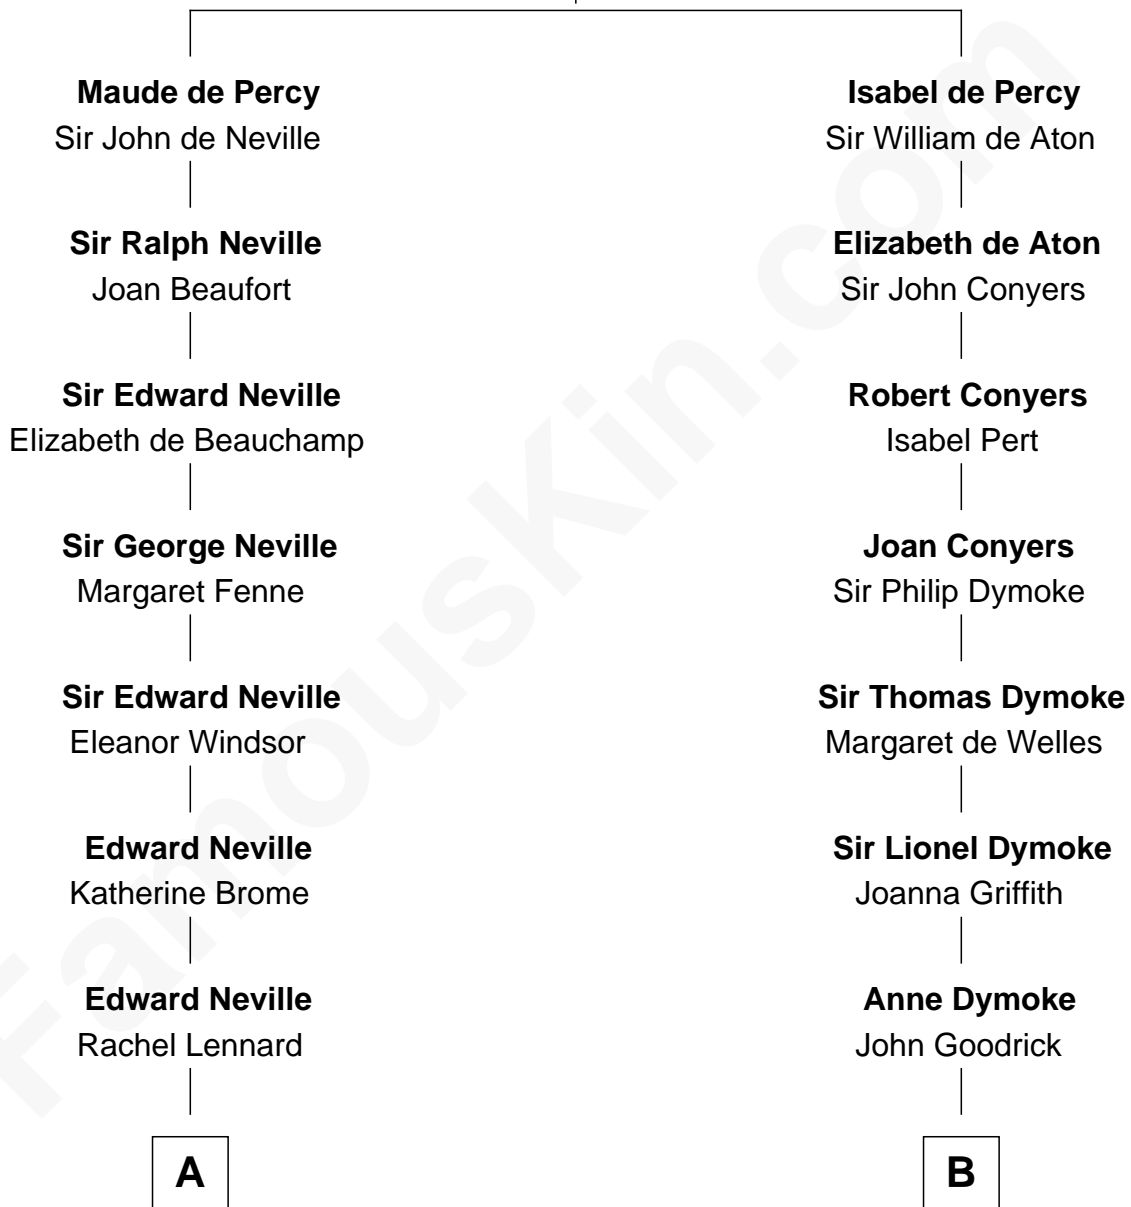

## Relationship Chart of

**Lt. Gen. James Brudenell**

*Leader of the "Charge of the Light Brigade"*

**14th cousin 4 times removed of**

**Robert Frost**

*Poet and Playwright*

**Sir Henry de Percy**

Idoine de Clifford

**C**

|  
**William Prescott Frost**

Isabella Moodie

|  
**Robert Frost**

*Poet and Playwright*

FamousKin.com