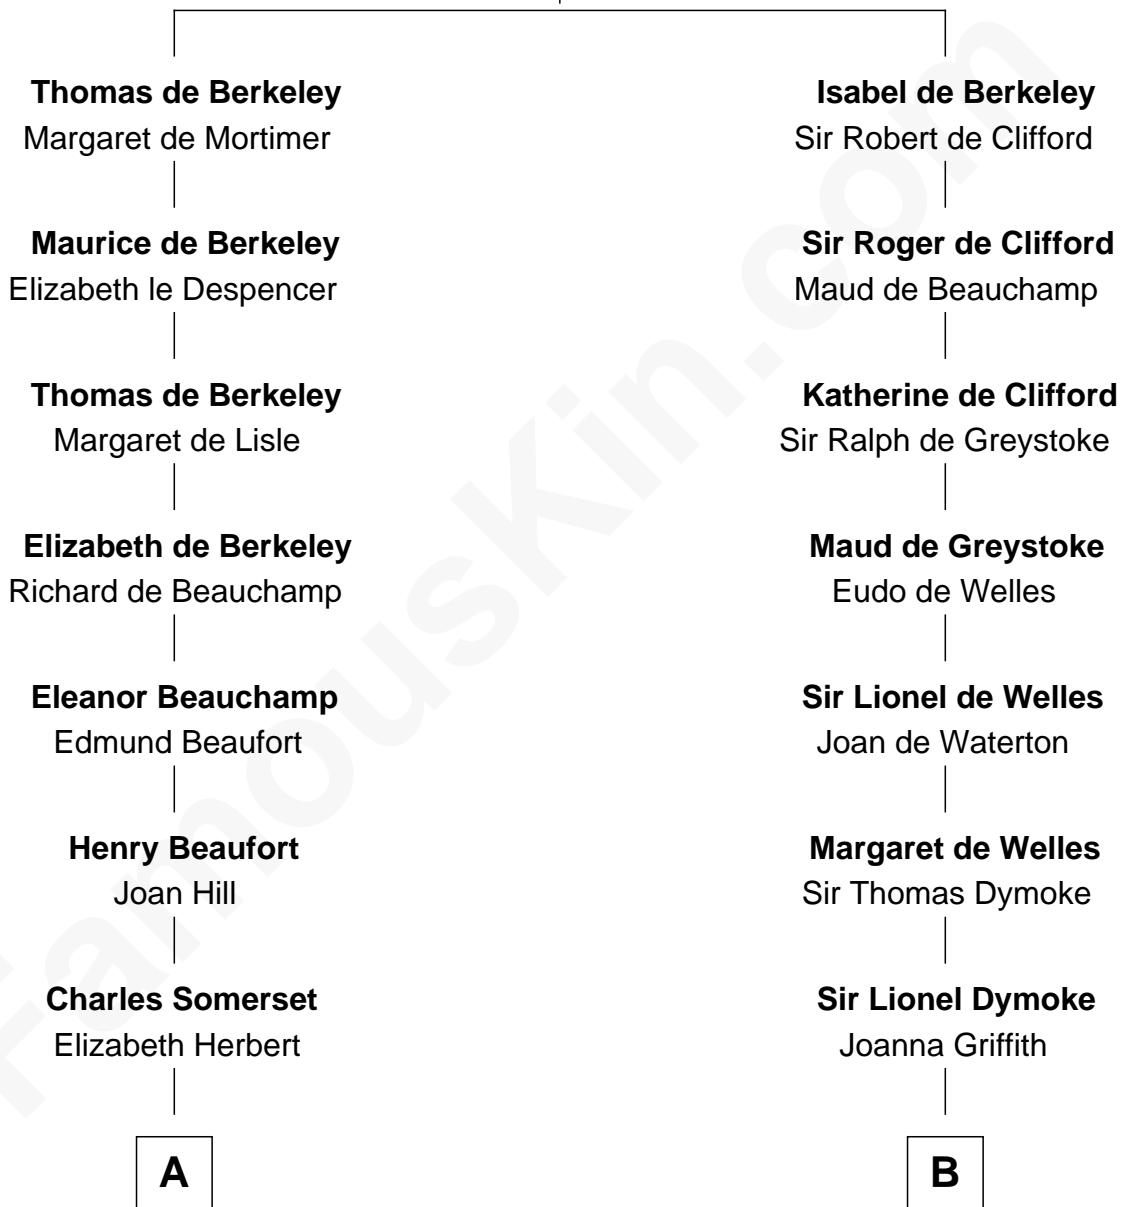

FamousKin.com

Relationship Chart of

Lt. Gen. James Brudenell

Leader of the "Charge of the Light Brigade"

17th cousin 2 times removed of

Robert Frost

Poet and Playwright

Sir Maurice de Berkeley

Eve la Zouche

C

William Prescott Frost

Judith Colcord

William Prescott Frost

Isabella Moodie

Robert Frost

Poet and Playwright