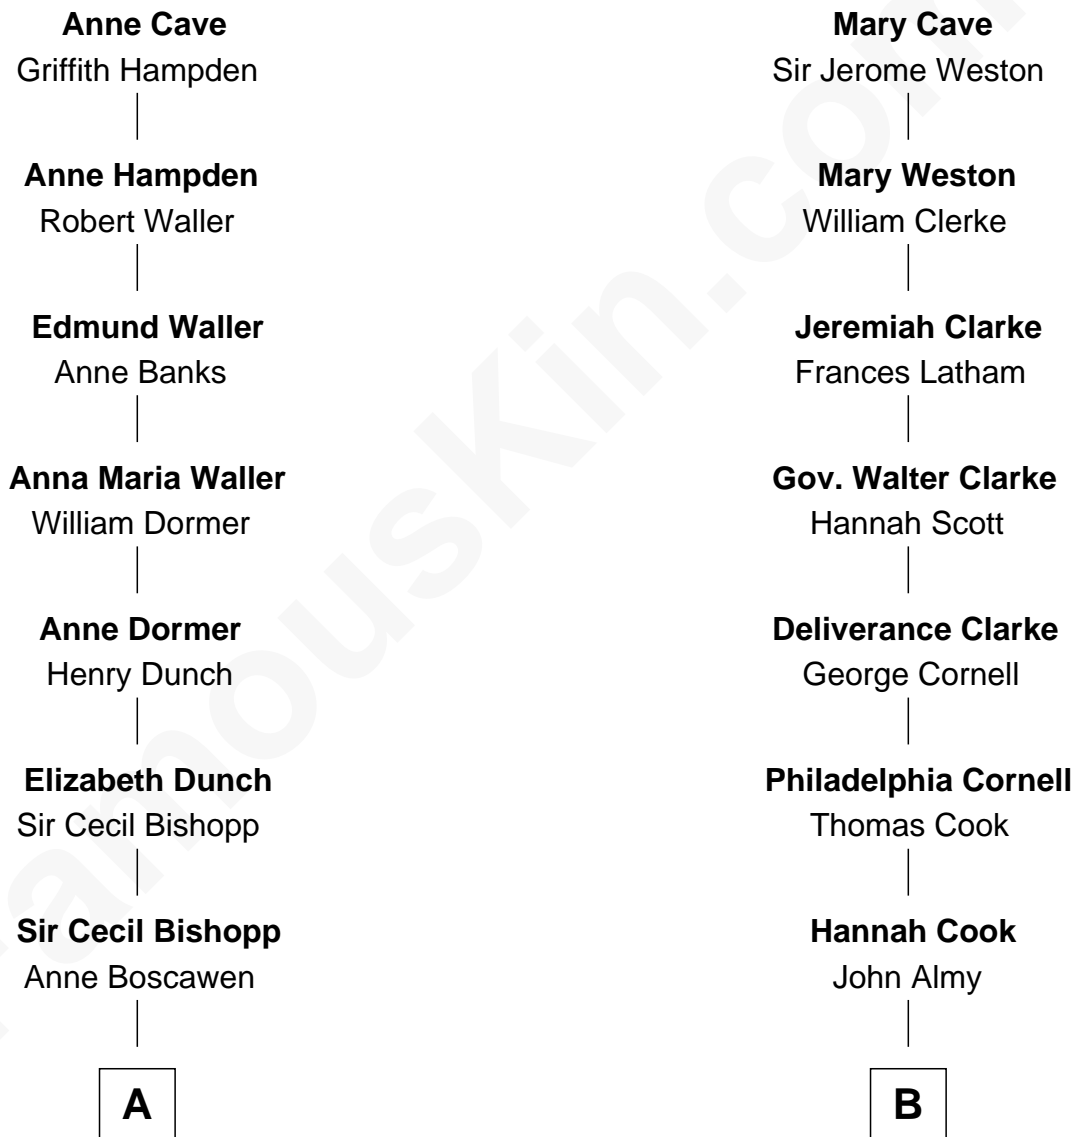

## Relationship Chart of

**Lt. Gen. James Brudenell**

*Leader of the "Charge of the Light Brigade"*

9th cousin 3 times removed of

**Marilyn Monroe**

*Actress, Model, and Singer*

**Anthony Cave**  
Elizabeth Lovett