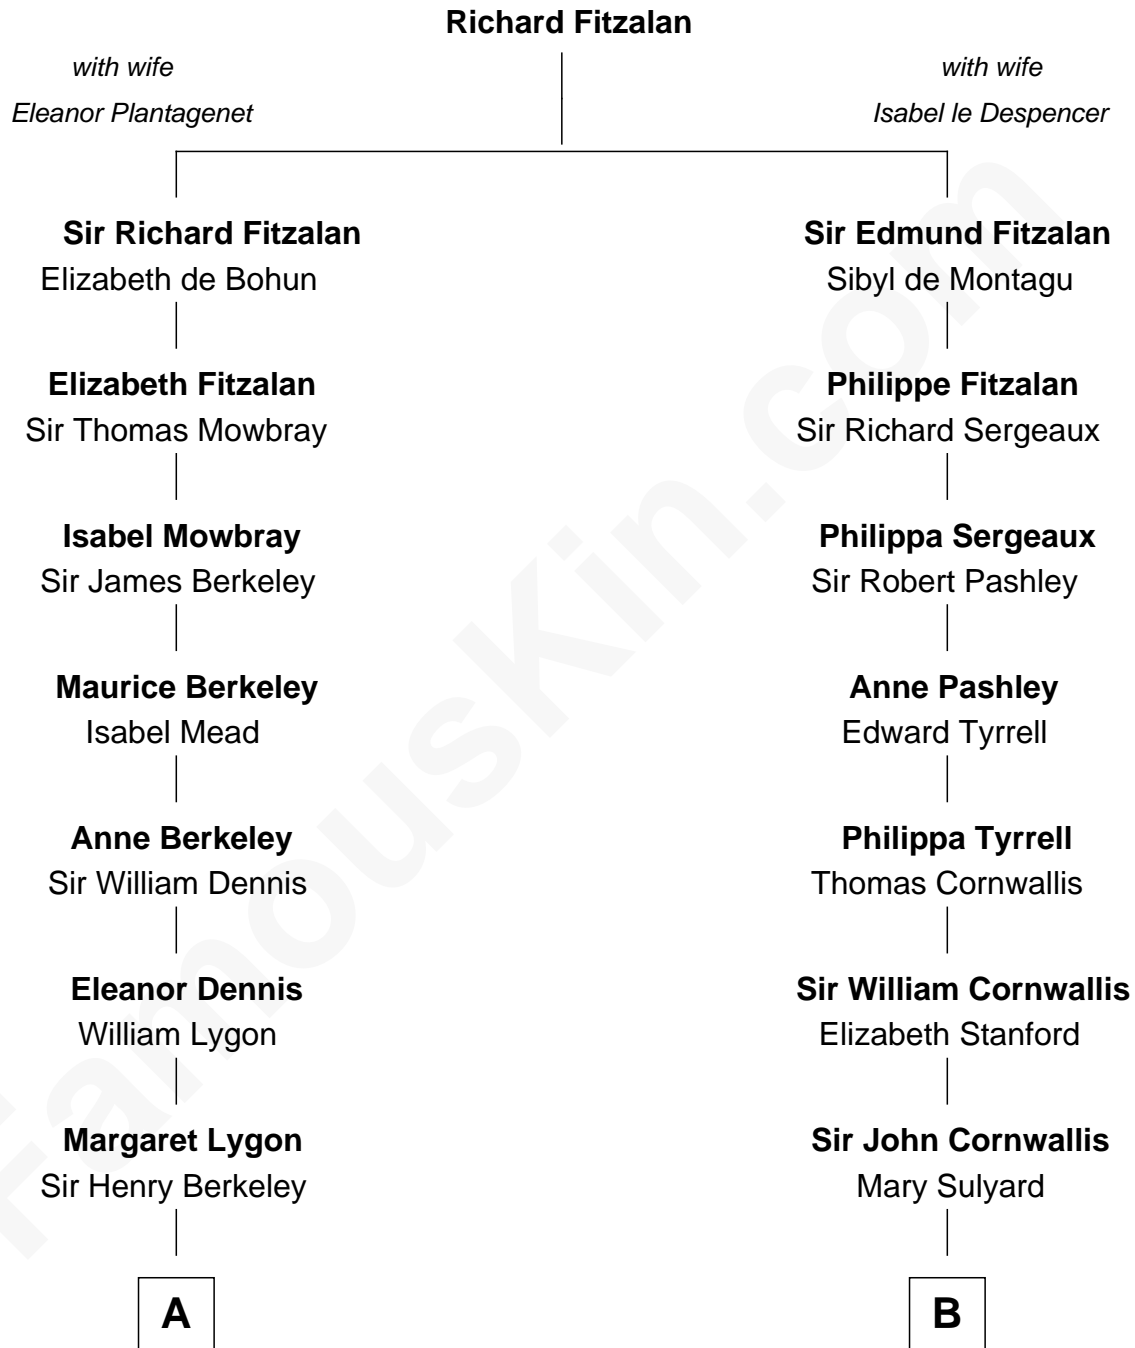

FamousKin.com

Relationship Chart of

Lt. Gen. James Brudenell
Leader of the "Charge of the Light Brigade"

14th cousin 6 times removed of

Marilyn Monroe
Actress, Model, and Singer

C

—
Elizabeth Cutting Easton

William Congdon Tennant

—
Elizabeth Easton Tennant

Frederick Almy Gifford

—
Charles Stanley Gifford

Gladys Pearl Monroe

—
Marilyn Monroe

Actress, Model, and Singer

FamousKin.com