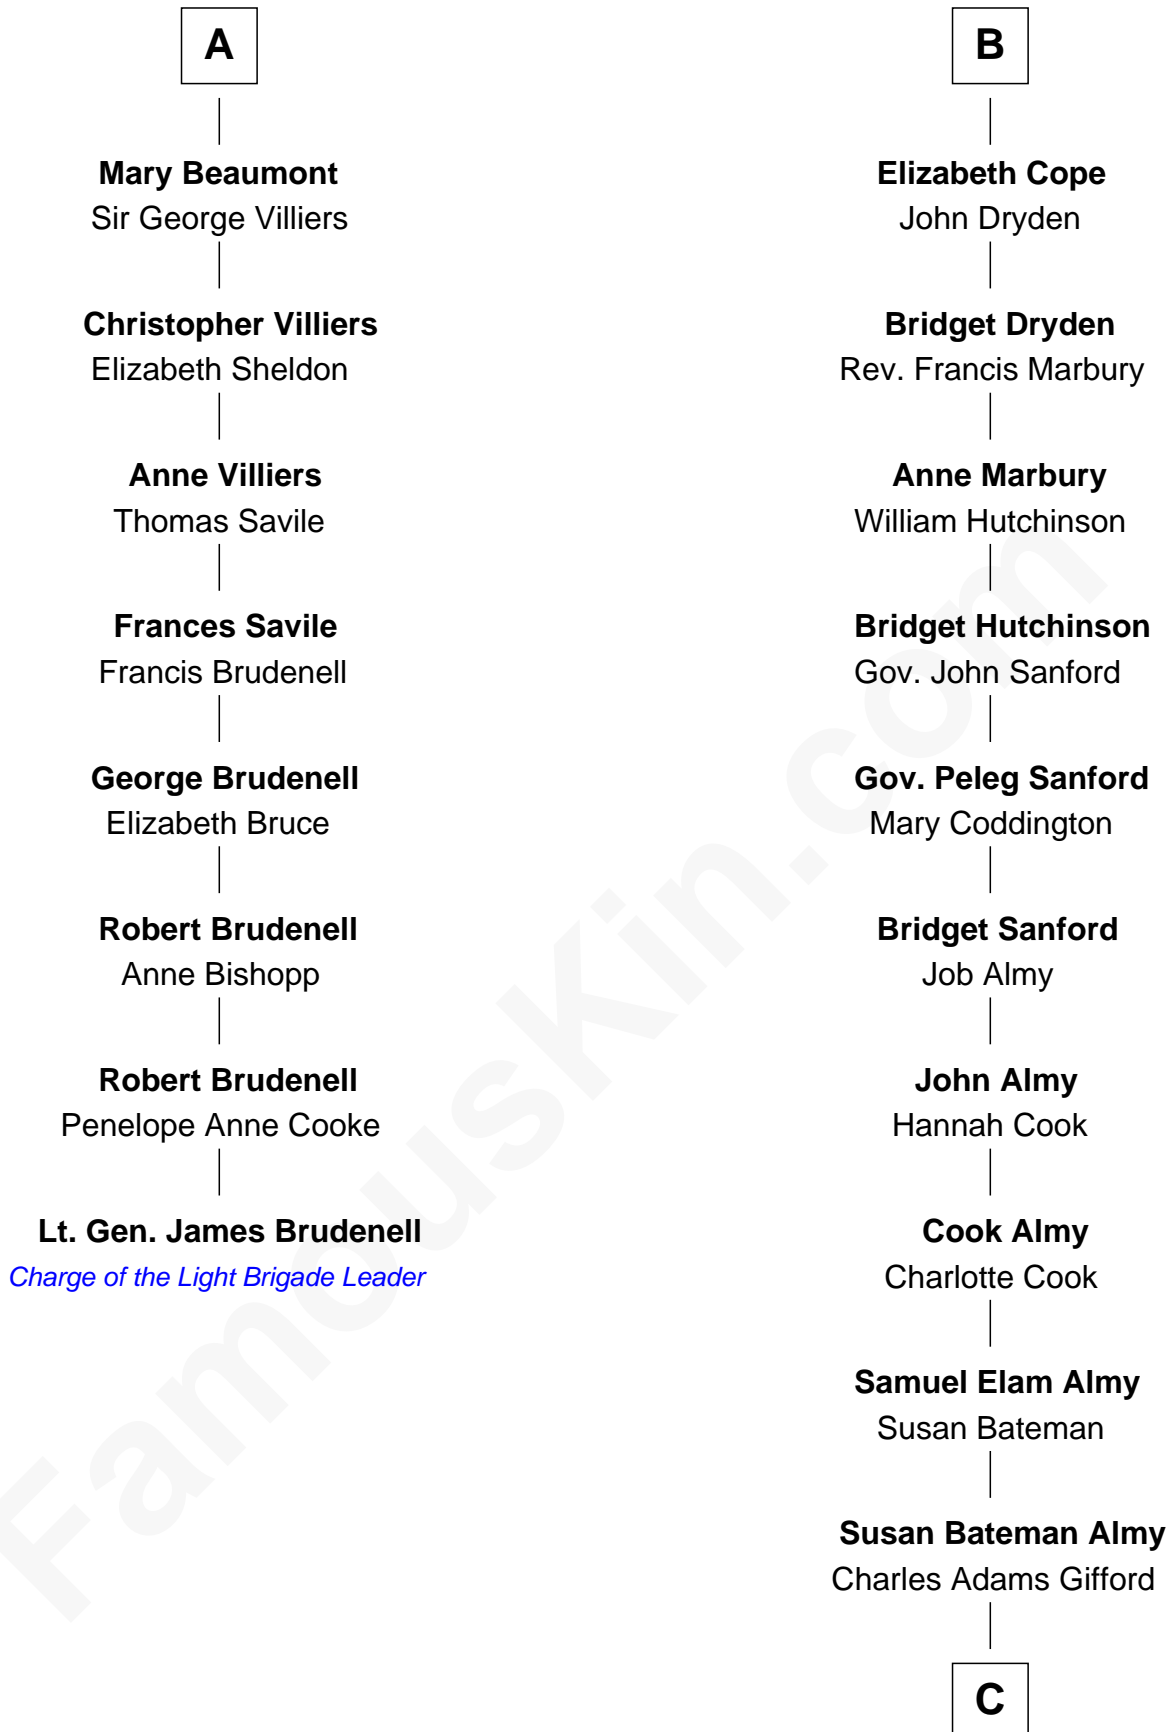

FamousKin.com

Relationship Chart of

Lt. Gen. James Brudenell

Leader of the "Charge of the Light Brigade"

14th cousin 5 times removed of

Marilyn Monroe

Actress, Model, and Singer

Sir Gilbert Talbot

Pernel le Boteler

C

Frederick Almy Gifford
Elizabeth Easton Tennant

Charles Stanley Gifford
Gladys Pearl Monroe

Marilyn Monroe
Actress, Model, and Singer

FamousKin.com