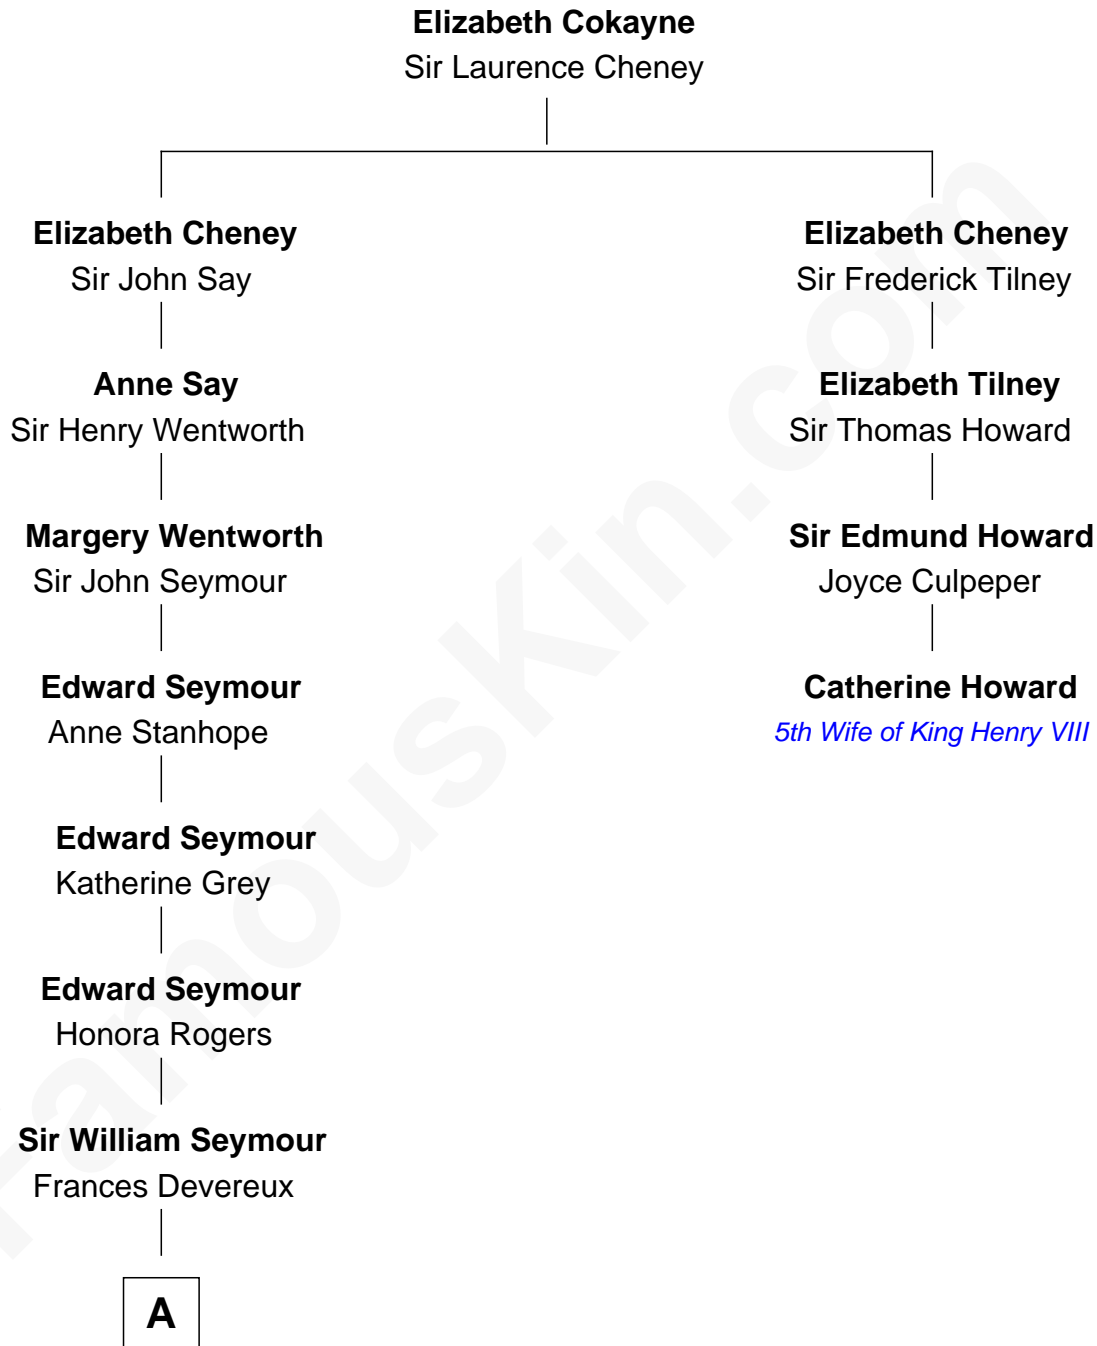

FamousKin.com

Relationship Chart of

Lt. Gen. James Brudenell

Leader of the "Charge of the Light Brigade"

3rd cousin 9 times removed of

Catherine Howard

5th Wife of King Henry VIII

A