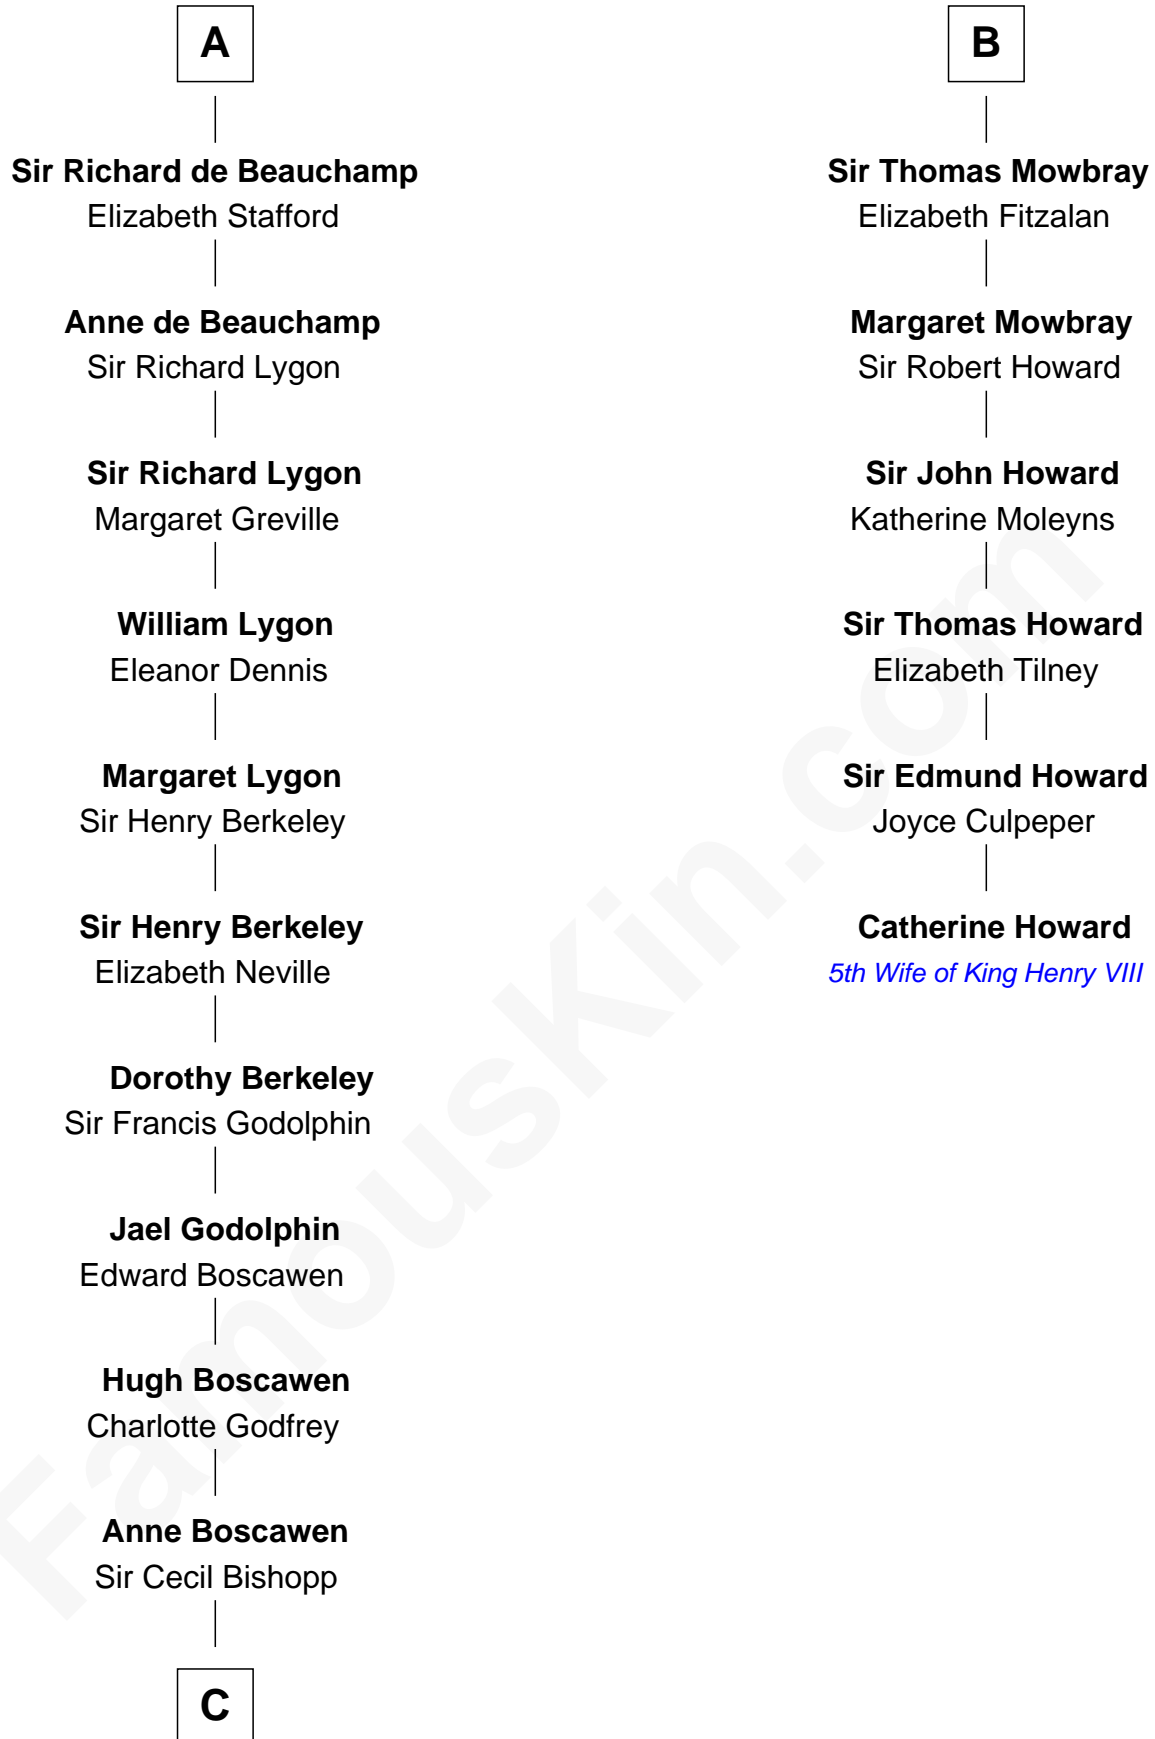

FamousKin.com

Relationship Chart of

Lt. Gen. James Brudenell

Leader of the "Charge of the Light Brigade"

12th cousin 7 times removed of

Catherine Howard

5th Wife of King Henry VIII

C

—
Anne Bishopp
Robert Brudenell

—
Robert Brudenell
Penelope Anne Cooke

—
Lt. Gen. James Brudenell
Charge of the Light Brigade Leader

FamousKin.com