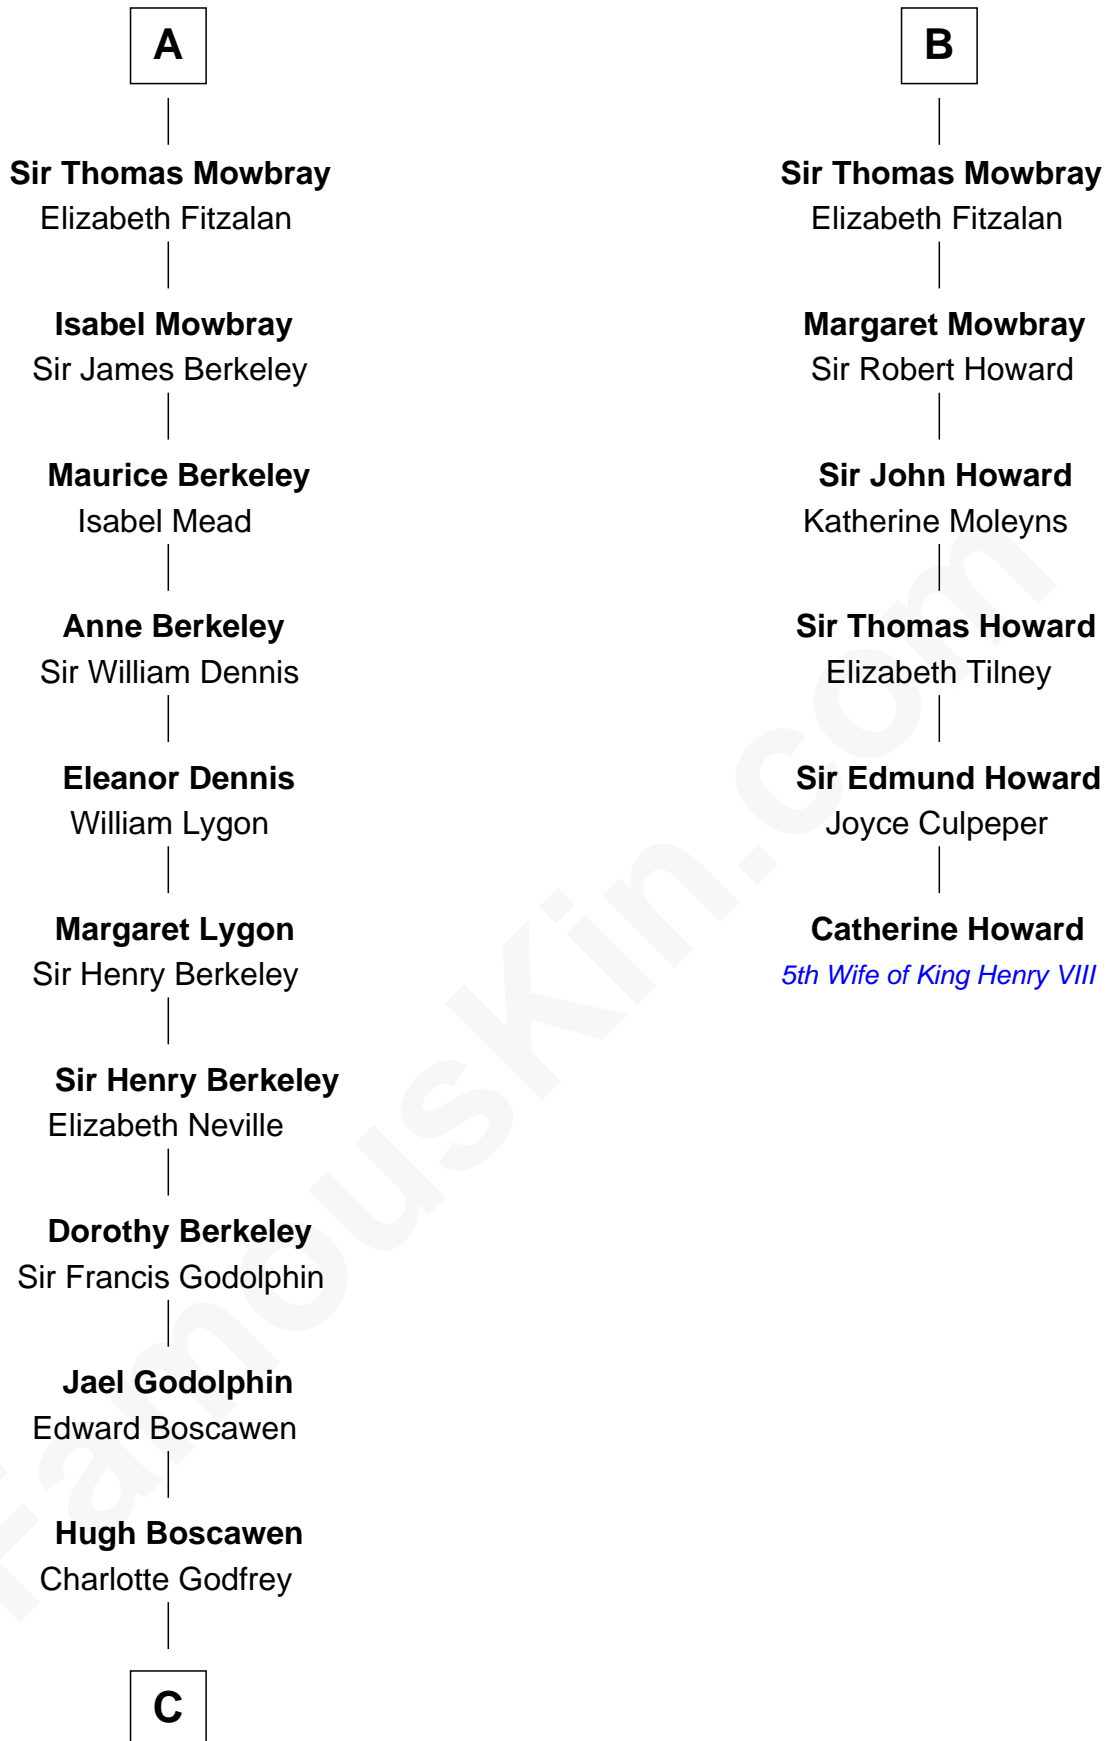

FamousKin.com

Relationship Chart of

Lt. Gen. James Brudenell

Leader of the "Charge of the Light Brigade"

12th cousin 8 times removed of

Catherine Howard

5th Wife of King Henry VIII

Isaac II Angelos