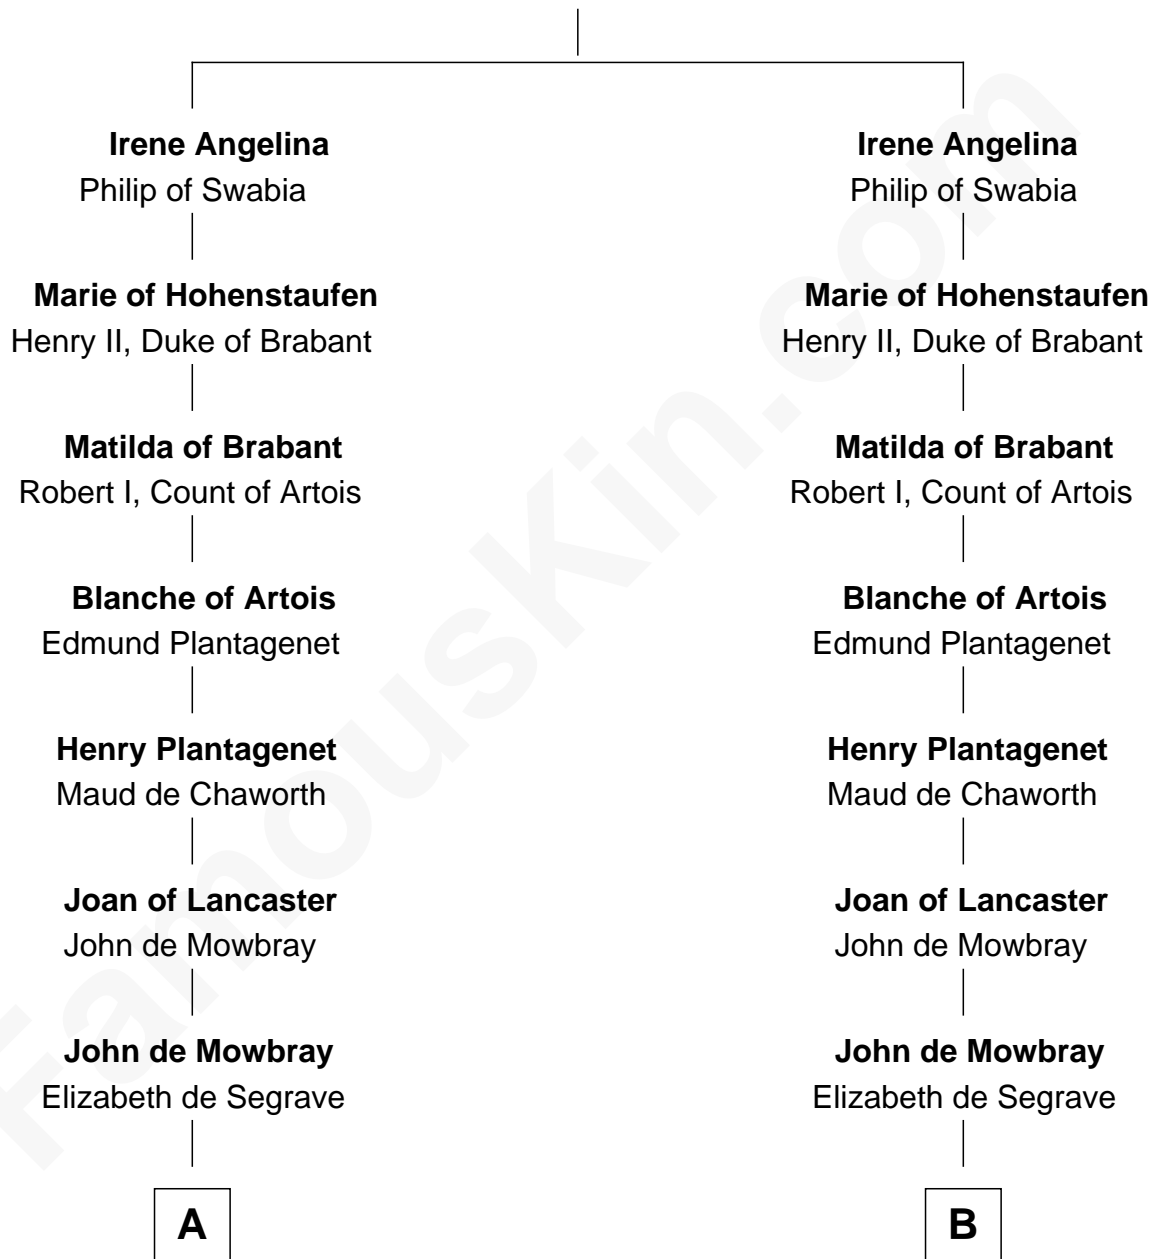

FamousKin.com

Relationship Chart of

Lt. Gen. James Brudenell

Leader of the "Charge of the Light Brigade"

12th cousin 8 times removed of

Catherine Howard

5th Wife of King Henry VIII

Isaac II Angelos

C

—
Anne Boscawen

Sir Cecil Bishopp

—
Anne Bishopp

Robert Brudenell

—
Robert Brudenell

Penelope Anne Cooke

—
Lt. Gen. James Brudenell

Charge of the Light Brigade Leader

FamousKin.com