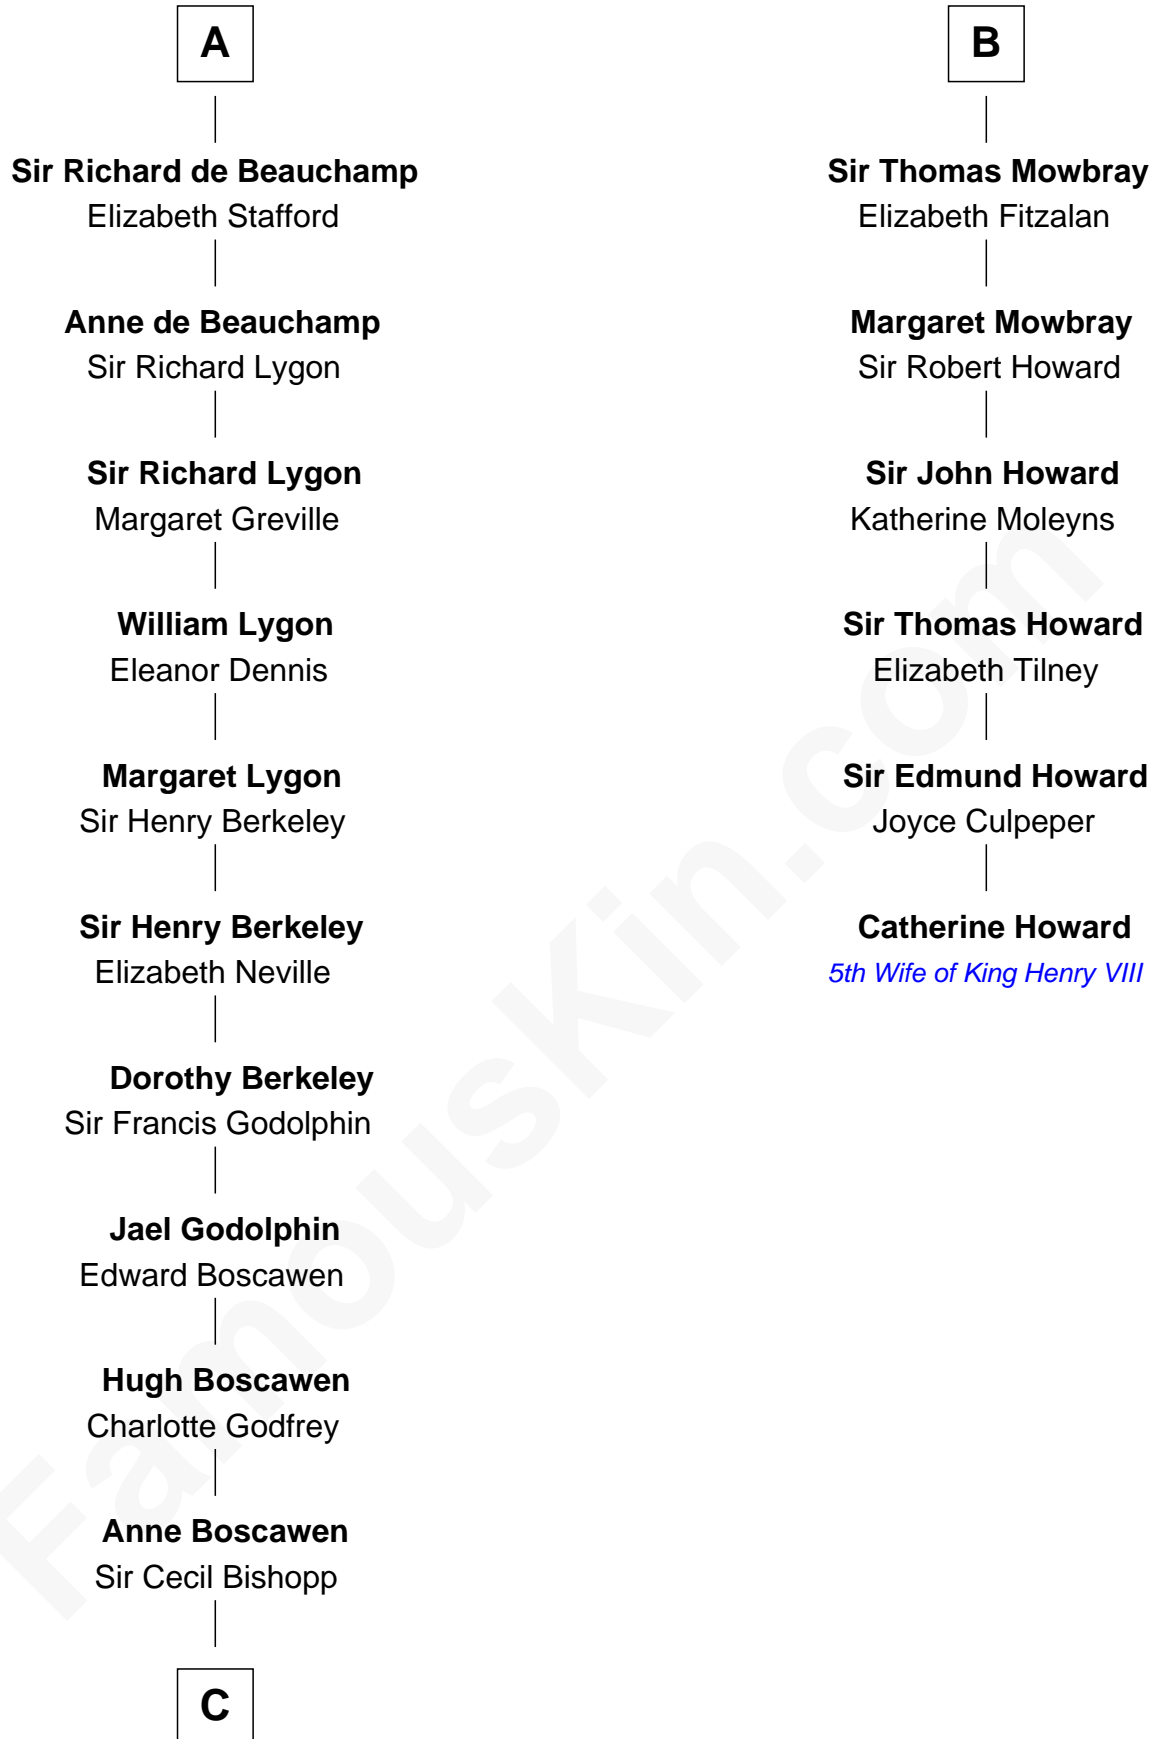

FamousKin.com Relationship Chart of

Lt. Gen. James Brudenell

Leader of the "Charge of the Light Brigade"

12th cousin 7 times removed of

Catherine Howard

5th Wife of King Henry VIII

Waleran de Newburgh

Alice de Harcourt

C

—
Anne Bishopp
Robert Brudenell

—
Robert Brudenell
Penelope Anne Cooke

—
Lt. Gen. James Brudenell
Charge of the Light Brigade Leader

FamousKin.com