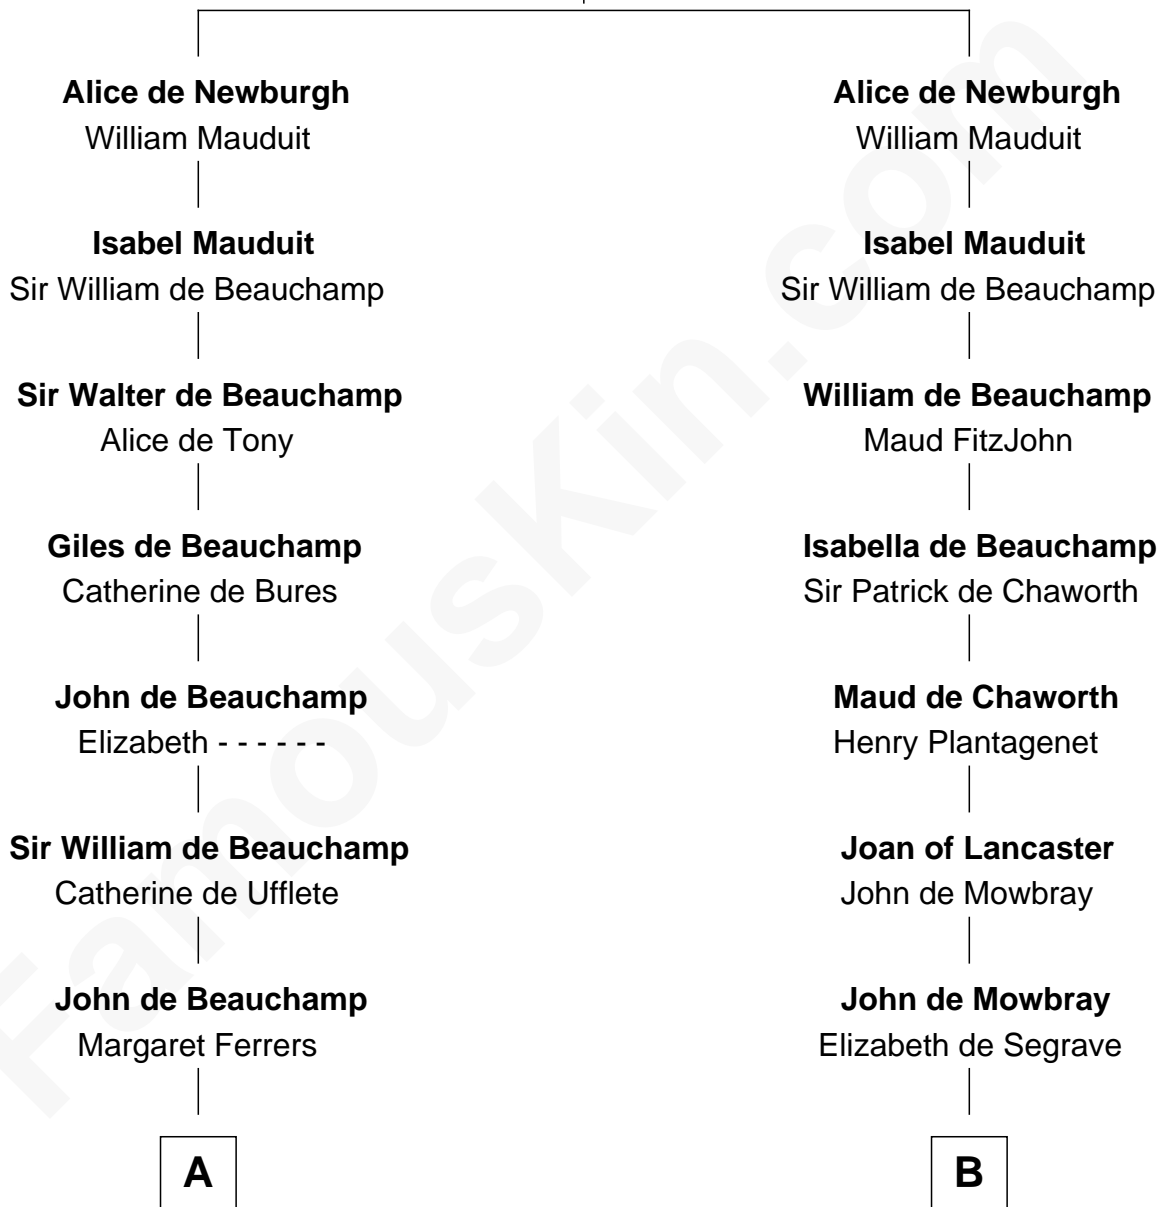

FamousKin.com Relationship Chart of

Lt. Gen. James Brudenell

Leader of the "Charge of the Light Brigade"

12th cousin 7 times removed of

Catherine Howard

5th Wife of King Henry VIII

Waleran de Newburgh

Alice de Harcourt

C

—
Anne Bishopp
Robert Brudenell

—
Robert Brudenell
Penelope Anne Cooke

—
Lt. Gen. James Brudenell
Charge of the Light Brigade Leader

FamousKin.com