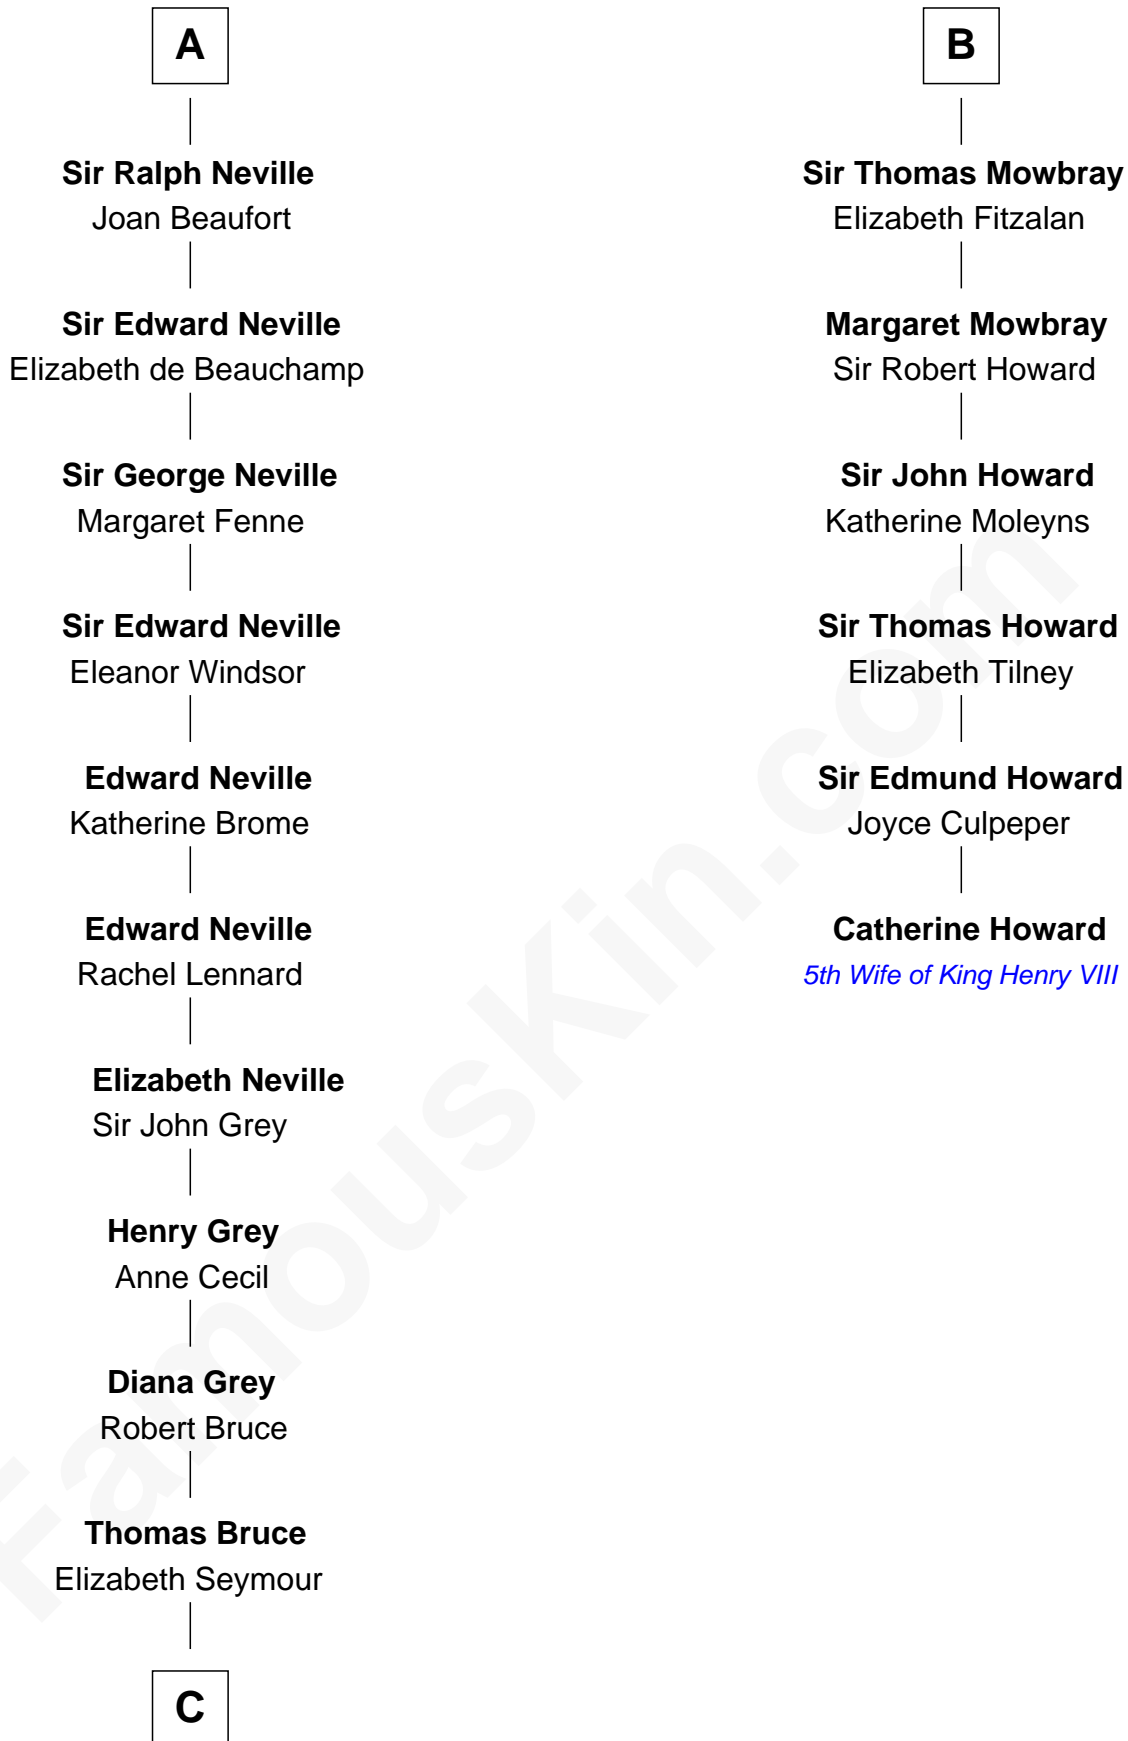

FamousKin.com Relationship Chart of

Lt. Gen. James Brudenell

Leader of the "Charge of the Light Brigade"

12th cousin 8 times removed of

Catherine Howard

5th Wife of King Henry VIII

C

—
Elizabeth Bruce
George Brudenell

—
Robert Brudenell
Anne Bishopp

—
Robert Brudenell
Penelope Anne Cooke

—
Lt. Gen. James Brudenell
Charge of the Light Brigade Leader

FamousKin.com