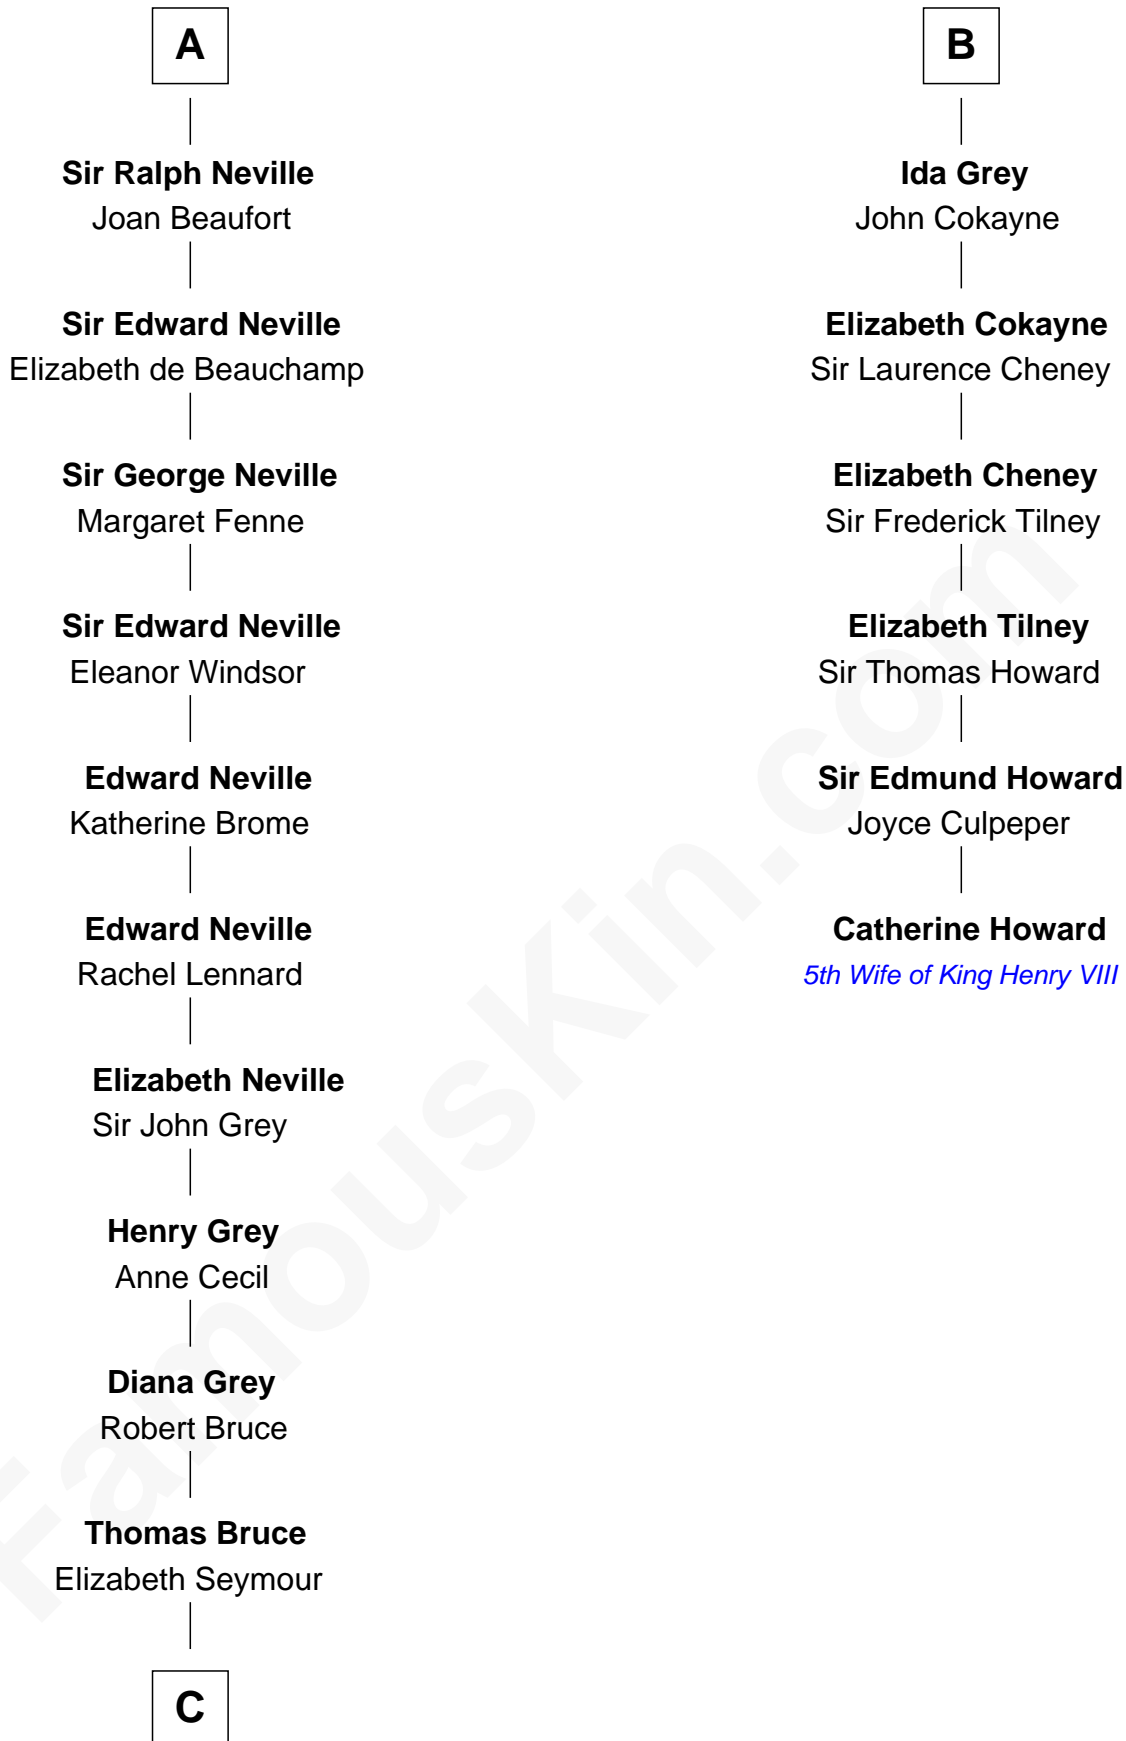

FamousKin.com

Relationship Chart of

Lt. Gen. James Brudenell

Leader of the "Charge of the Light Brigade"

12th cousin 8 times removed of

Catherine Howard

5th Wife of King Henry VIII

Sir Ranulf de Gernons

Maud of Gloucester

C

—
Elizabeth Bruce
George Brudenell

—
Robert Brudenell
Anne Bishopp

—
Robert Brudenell
Penelope Anne Cooke

—
Lt. Gen. James Brudenell
Charge of the Light Brigade Leader

FamousKin.com