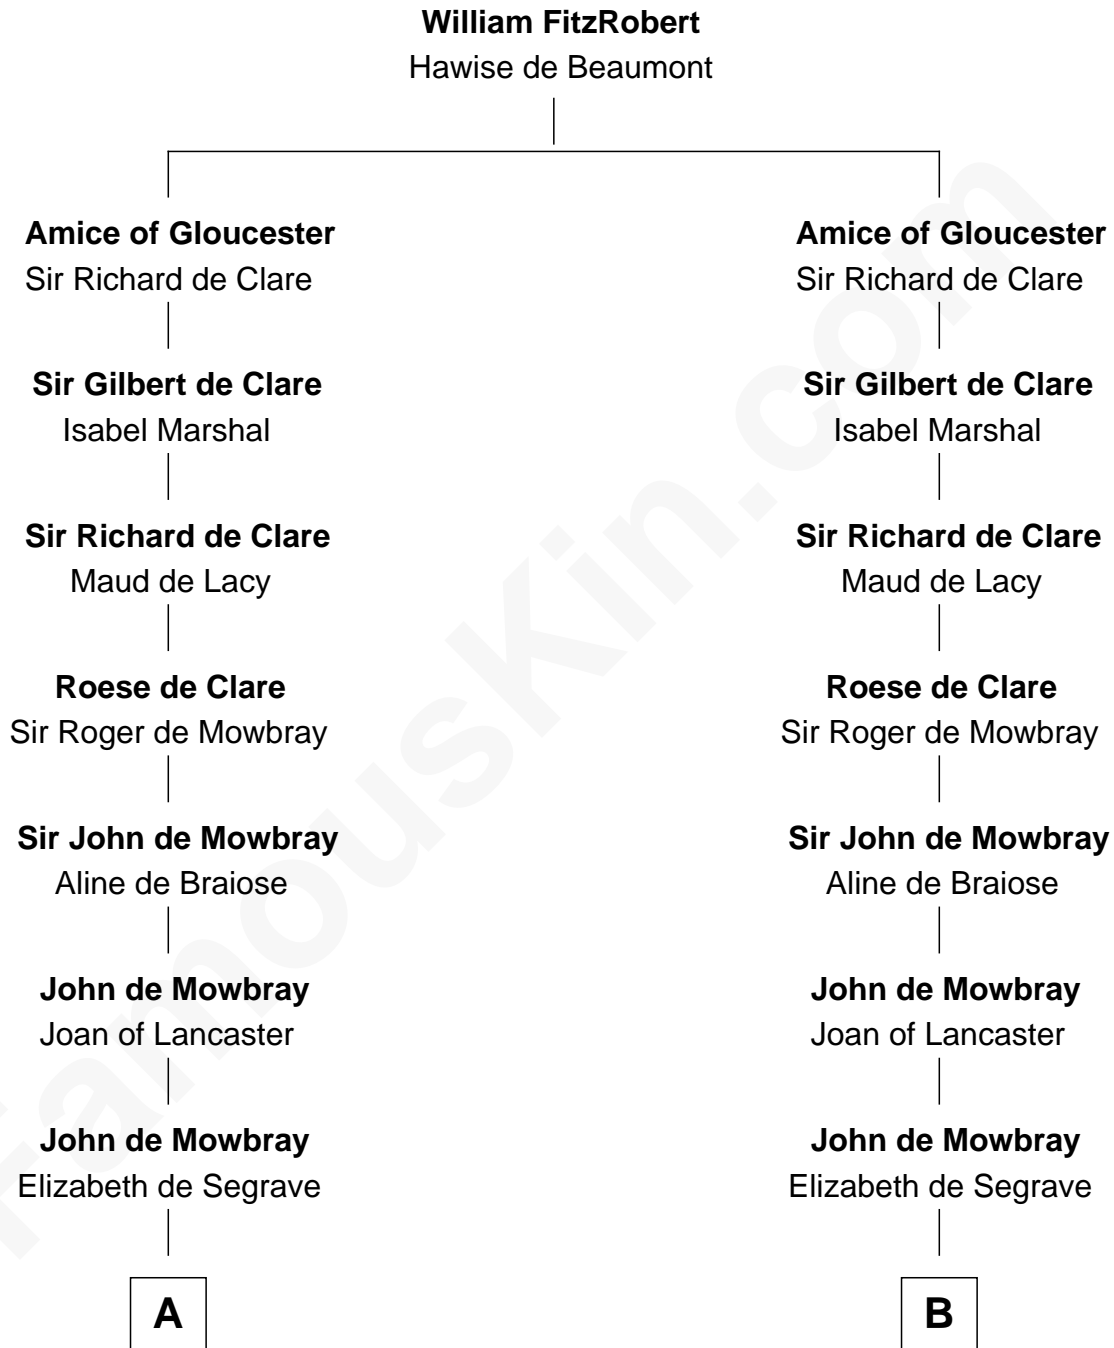

FamousKin.com

Relationship Chart of

Lt. Gen. James Brudenell

Leader of the "Charge of the Light Brigade"

12th cousin 8 times removed of

Catherine Howard

5th Wife of King Henry VIII

C

—
Anne Boscawen

Sir Cecil Bishopp

—
Anne Bishopp

Robert Brudenell

—
Robert Brudenell

Penelope Anne Cooke

—
Lt. Gen. James Brudenell

Charge of the Light Brigade Leader