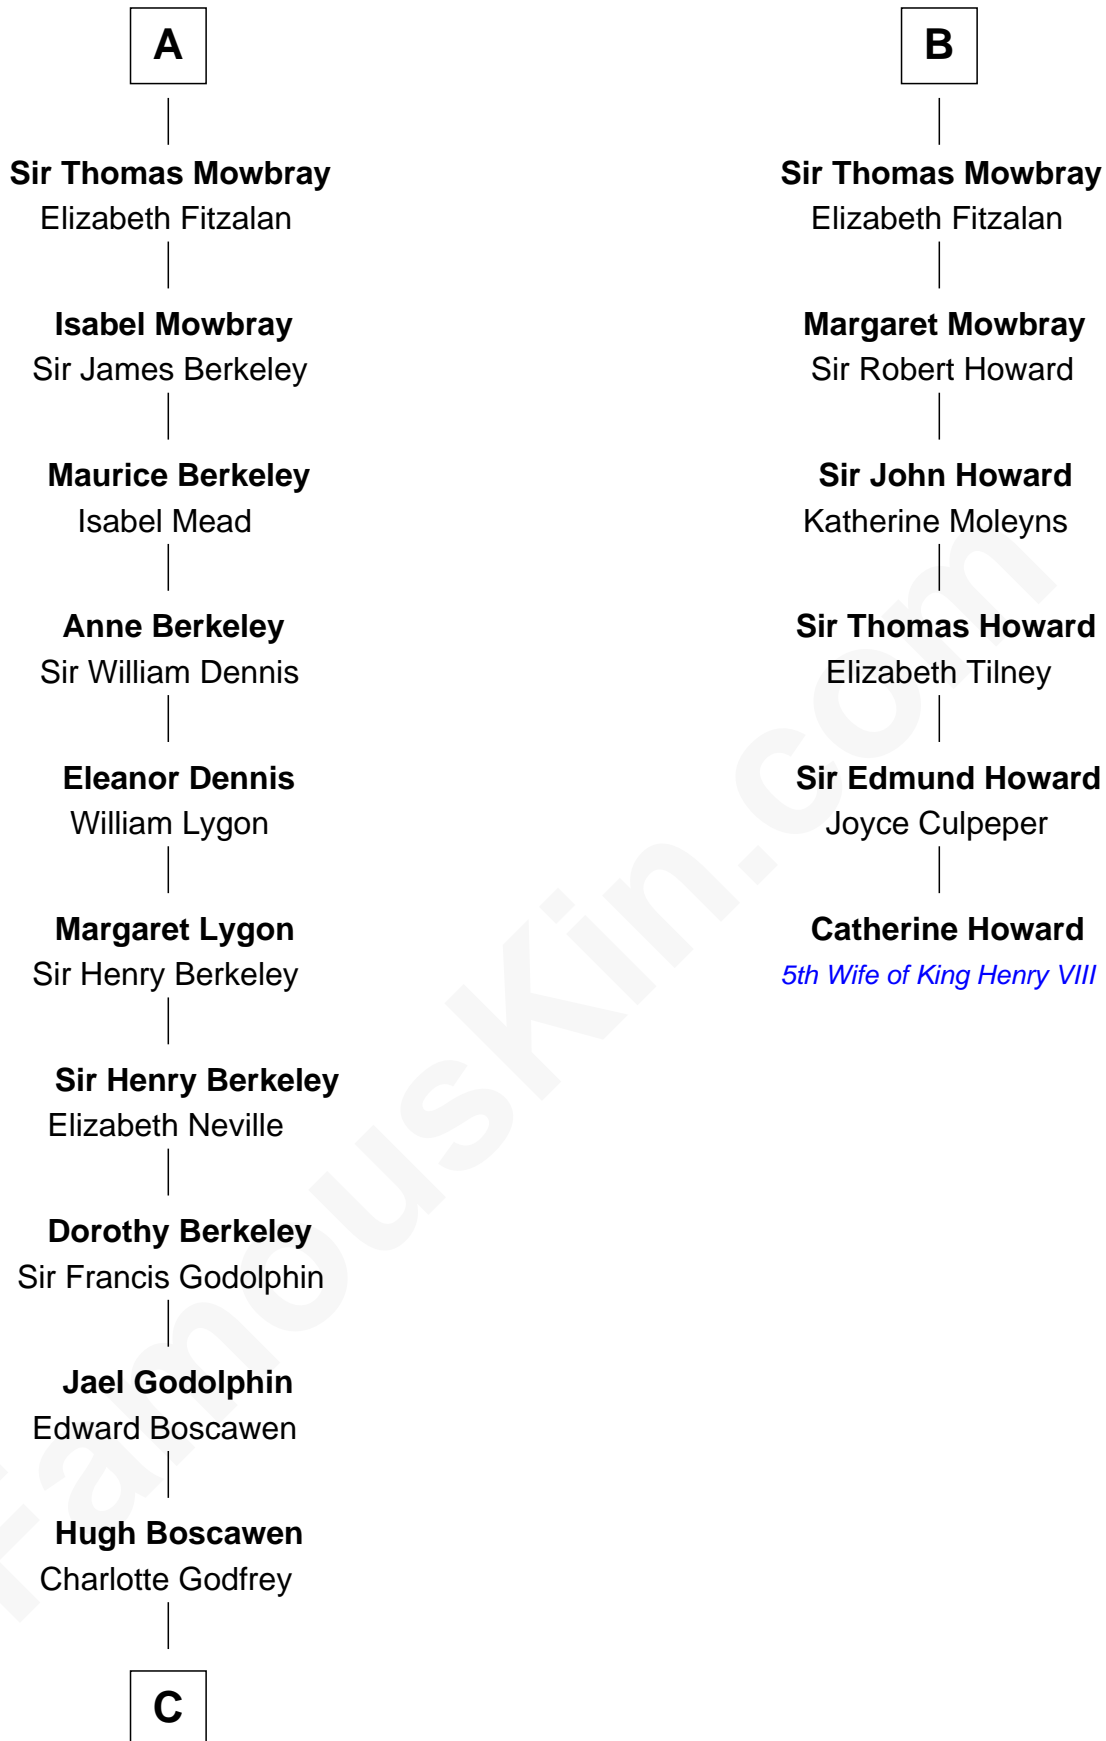

FamousKin.com

Relationship Chart of

Lt. Gen. James Brudenell

Leader of the "Charge of the Light Brigade"

12th cousin 8 times removed of

Catherine Howard

5th Wife of King Henry VIII

C

—
Anne Boscawen

Sir Cecil Bishopp

—
Anne Bishopp

Robert Brudenell

—
Robert Brudenell

Penelope Anne Cooke

—
Lt. Gen. James Brudenell

Charge of the Light Brigade Leader