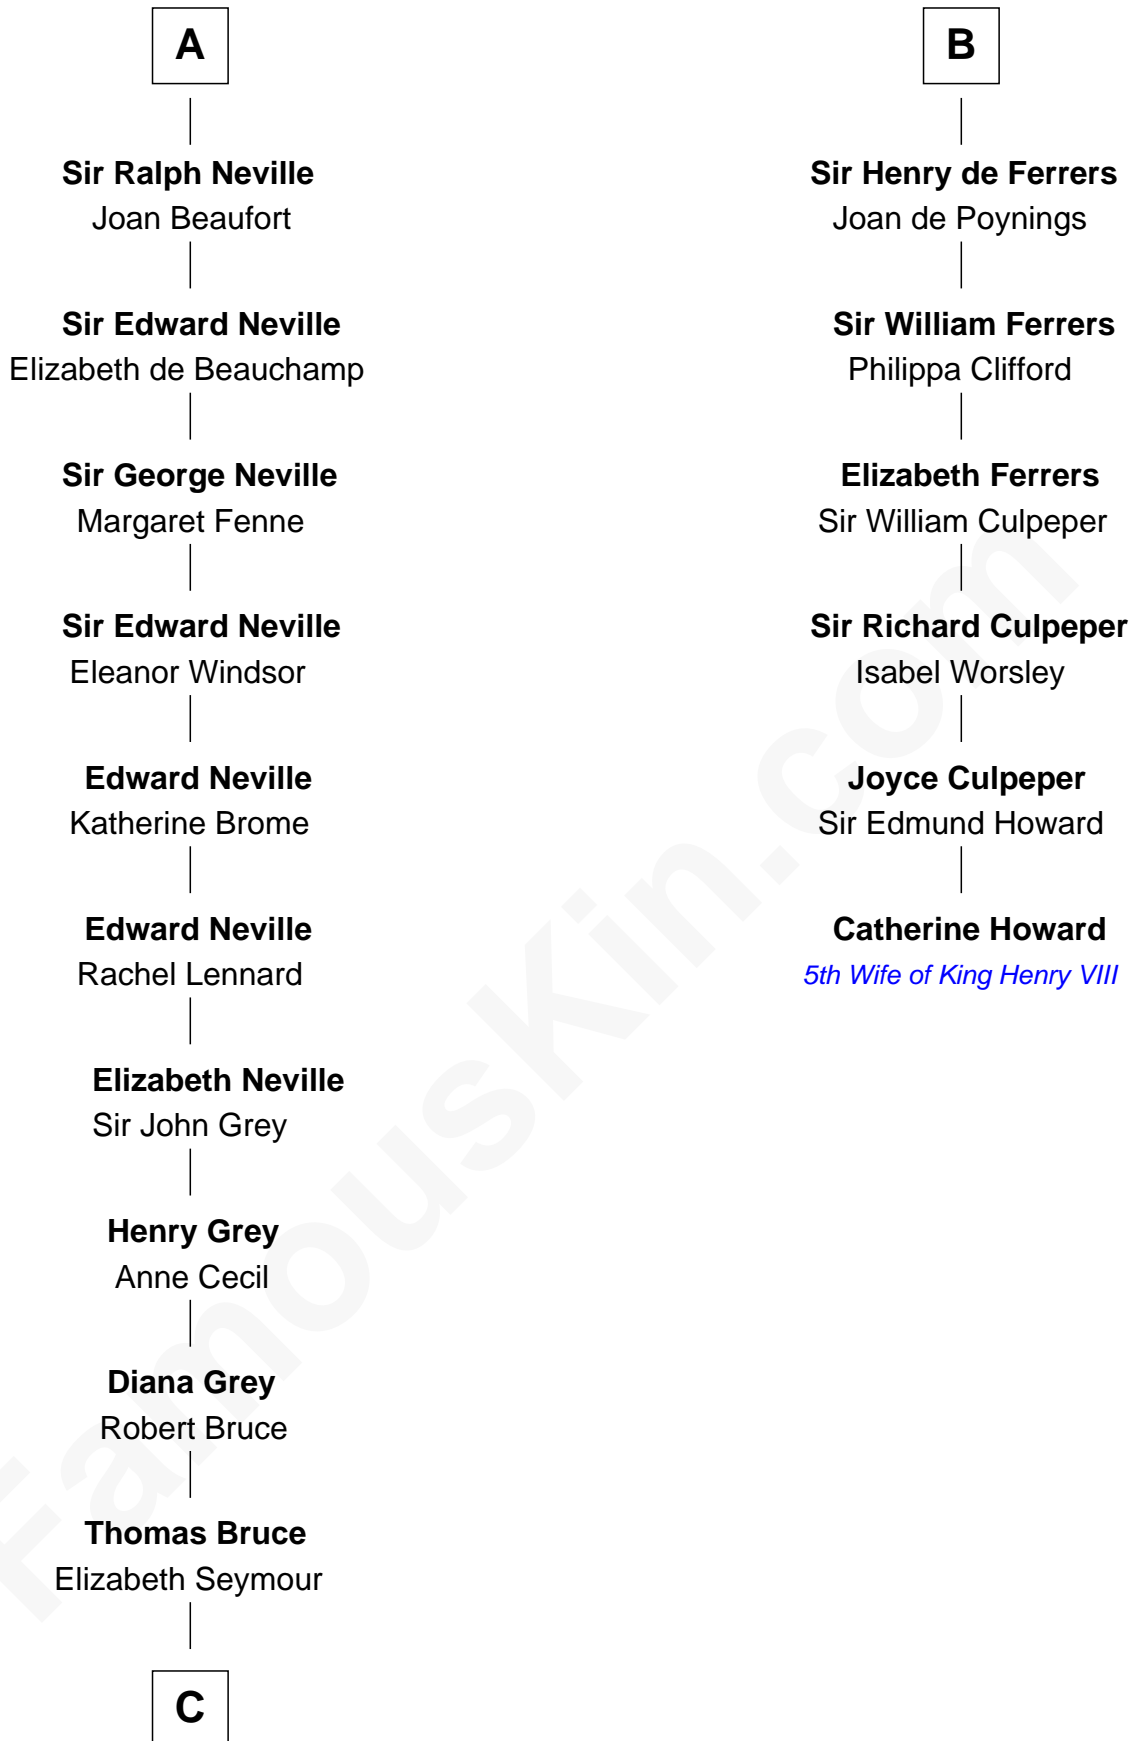

FamousKin.com

Relationship Chart of

Lt. Gen. James Brudenell

Leader of the "Charge of the Light Brigade"

12th cousin 8 times removed of

Catherine Howard

5th Wife of King Henry VIII

Roland of Galloway

Helena de Morville

C

—
Elizabeth Bruce
George Brudenell

—
Robert Brudenell
Anne Bishopp

—
Robert Brudenell
Penelope Anne Cooke

—
Lt. Gen. James Brudenell
Charge of the Light Brigade Leader

FamousKin.com