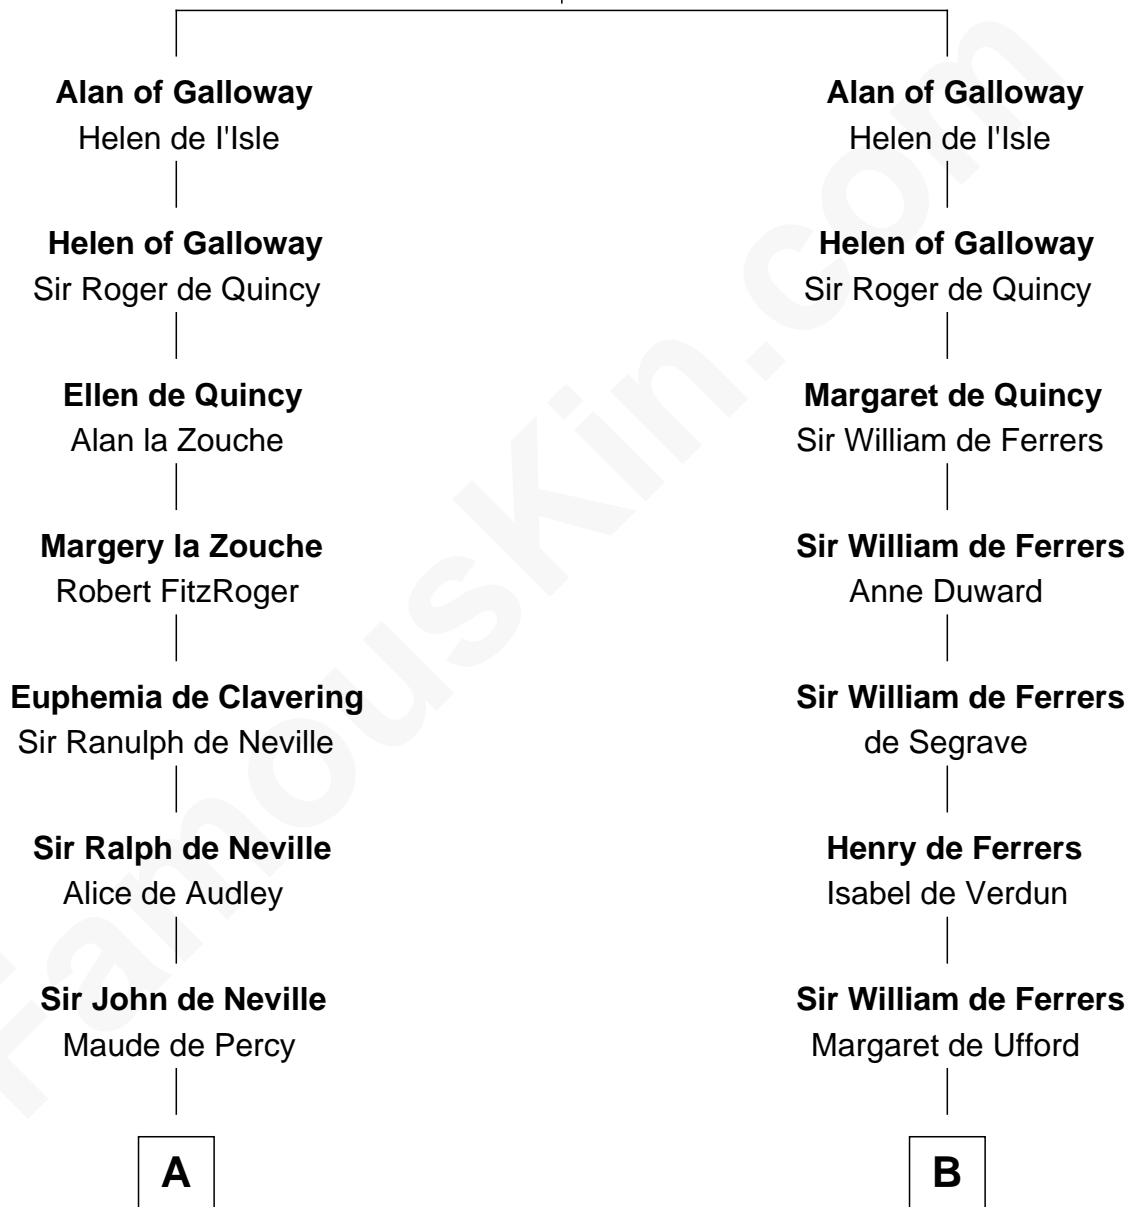

FamousKin.com

Relationship Chart of

Lt. Gen. James Brudenell

Leader of the "Charge of the Light Brigade"

12th cousin 8 times removed of

Catherine Howard

5th Wife of King Henry VIII

Roland of Galloway

Helena de Morville

C

—
Elizabeth Bruce
George Brudenell

—
Robert Brudenell
Anne Bishopp

—
Robert Brudenell
Penelope Anne Cooke

—
Lt. Gen. James Brudenell
Charge of the Light Brigade Leader

FamousKin.com