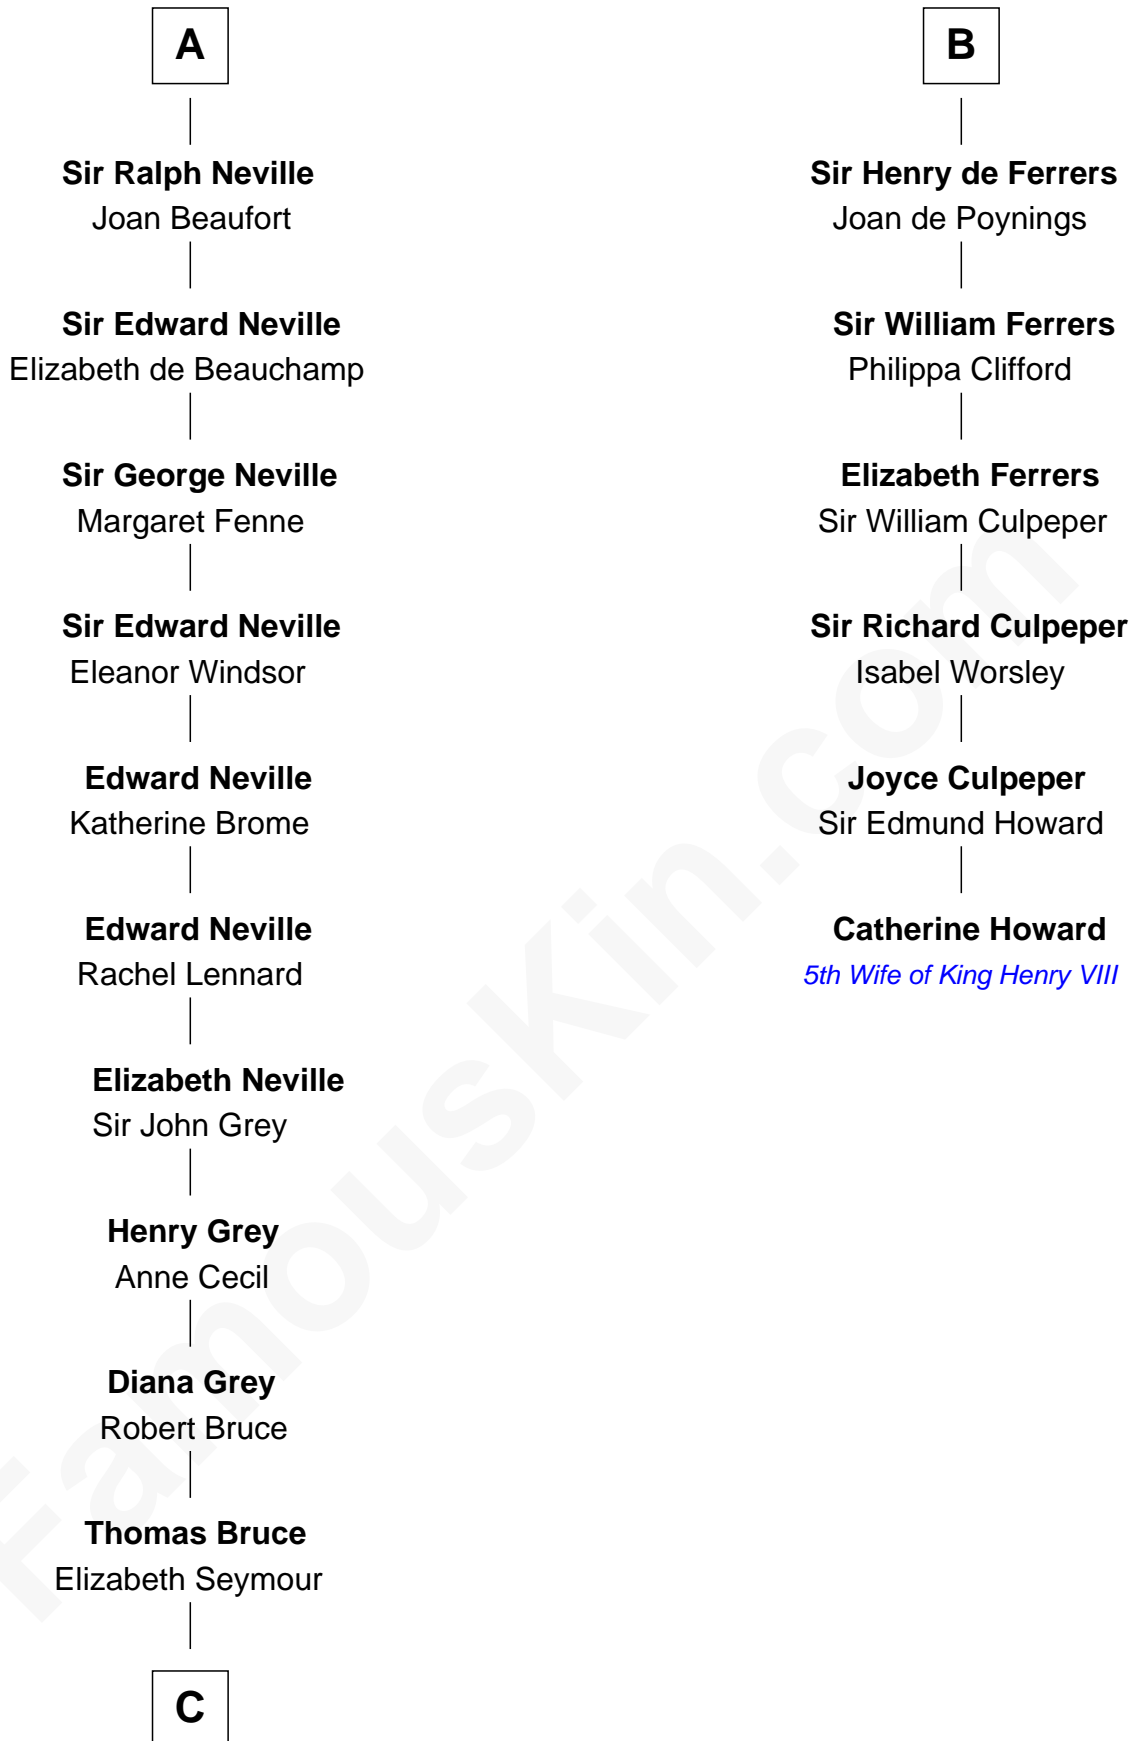

## Relationship Chart of

**Lt. Gen. James Brudenell**

*Leader of the "Charge of the Light Brigade"*

12th cousin 8 times removed of

**Catherine Howard**

*5th Wife of King Henry VIII*

**C**

—  
**Elizabeth Bruce**  
George Brudenell

—  
**Robert Brudenell**  
Anne Bishopp

—  
**Robert Brudenell**  
Penelope Anne Cooke

—  
**Lt. Gen. James Brudenell**  
*Charge of the Light Brigade Leader*

FamousKin.com