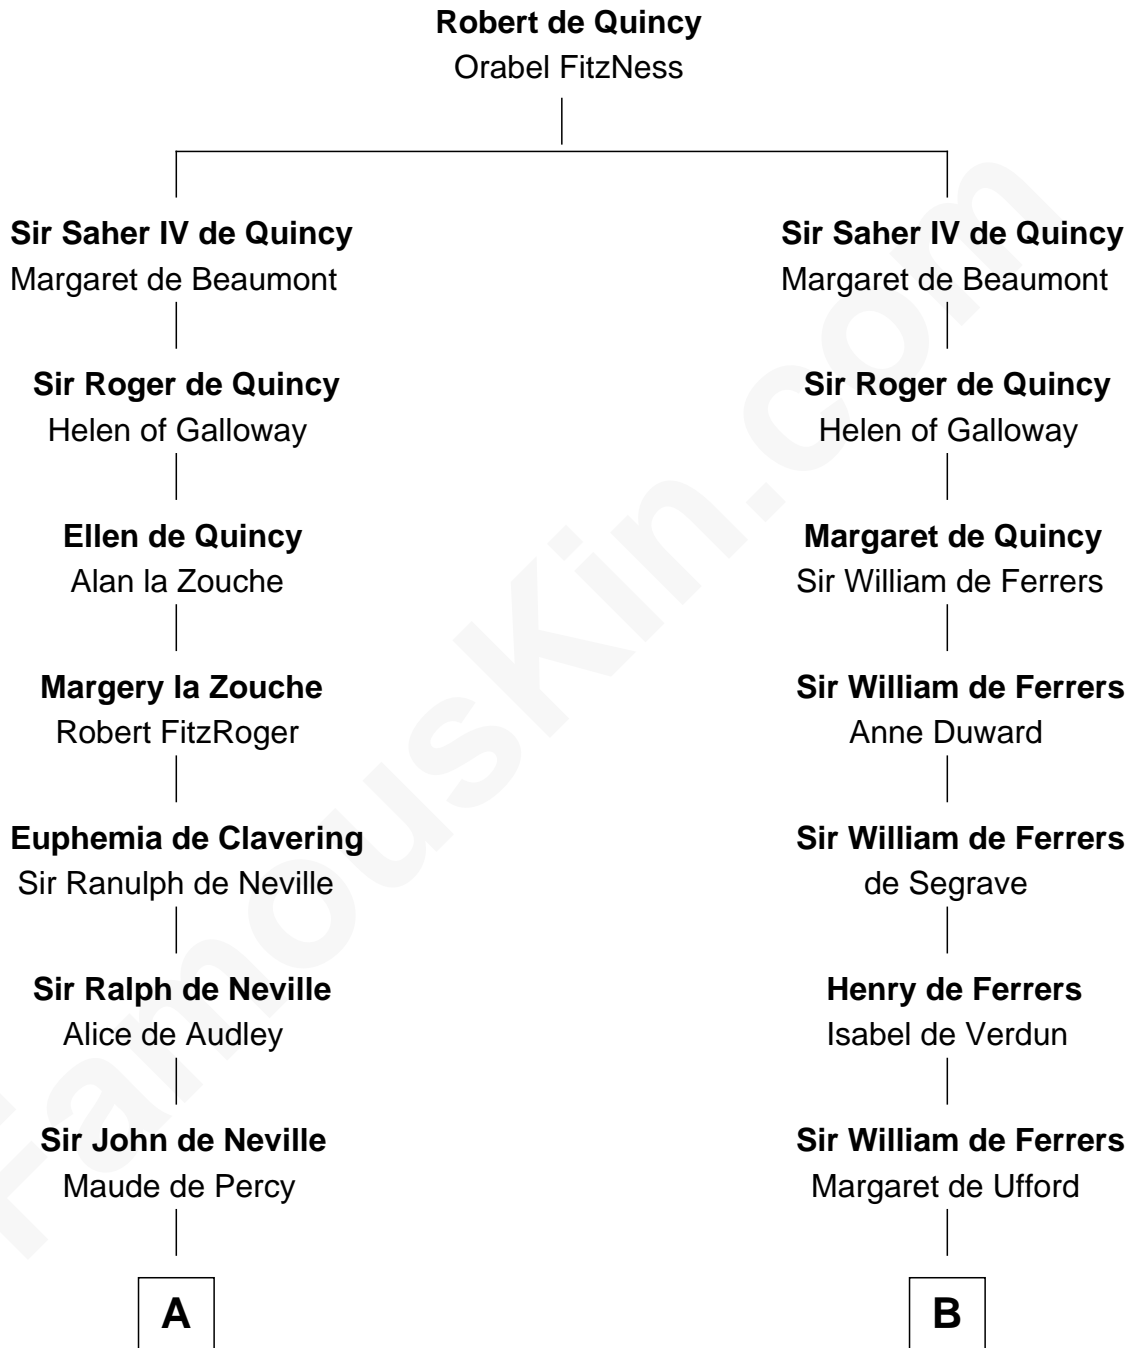

## Relationship Chart of

**Lt. Gen. James Brudenell**

*Leader of the "Charge of the Light Brigade"*

12th cousin 8 times removed of

**Catherine Howard**

*5th Wife of King Henry VIII*

**C**

—  
**Elizabeth Bruce**  
George Brudenell