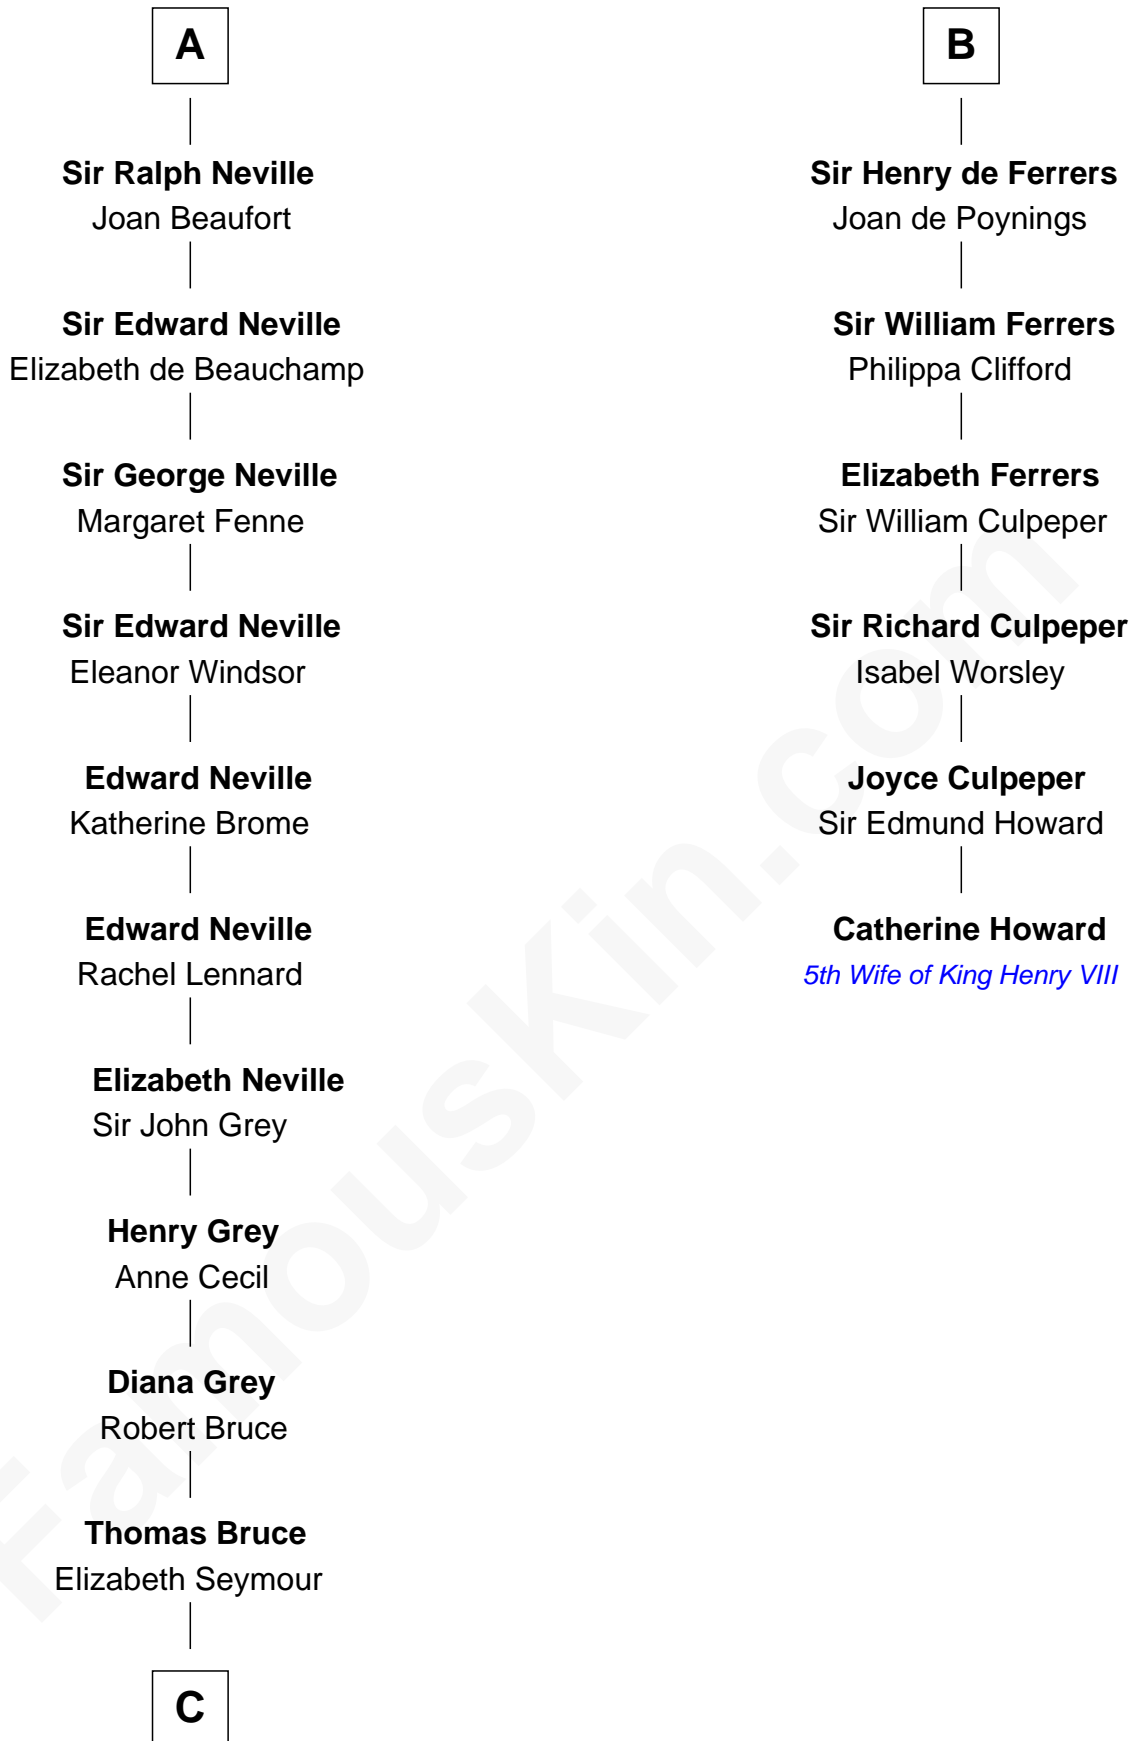

FamousKin.com Relationship Chart of

Lt. Gen. James Brudenell

Leader of the "Charge of the Light Brigade"

12th cousin 8 times removed of

Catherine Howard

5th Wife of King Henry VIII

Reginald de l'Isle

Fonia of Moray

C

—
Elizabeth Bruce
George Brudenell

—
Robert Brudenell
Anne Bishopp

—
Robert Brudenell
Penelope Anne Cooke

—
Lt. Gen. James Brudenell
Charge of the Light Brigade Leader

FamousKin.com