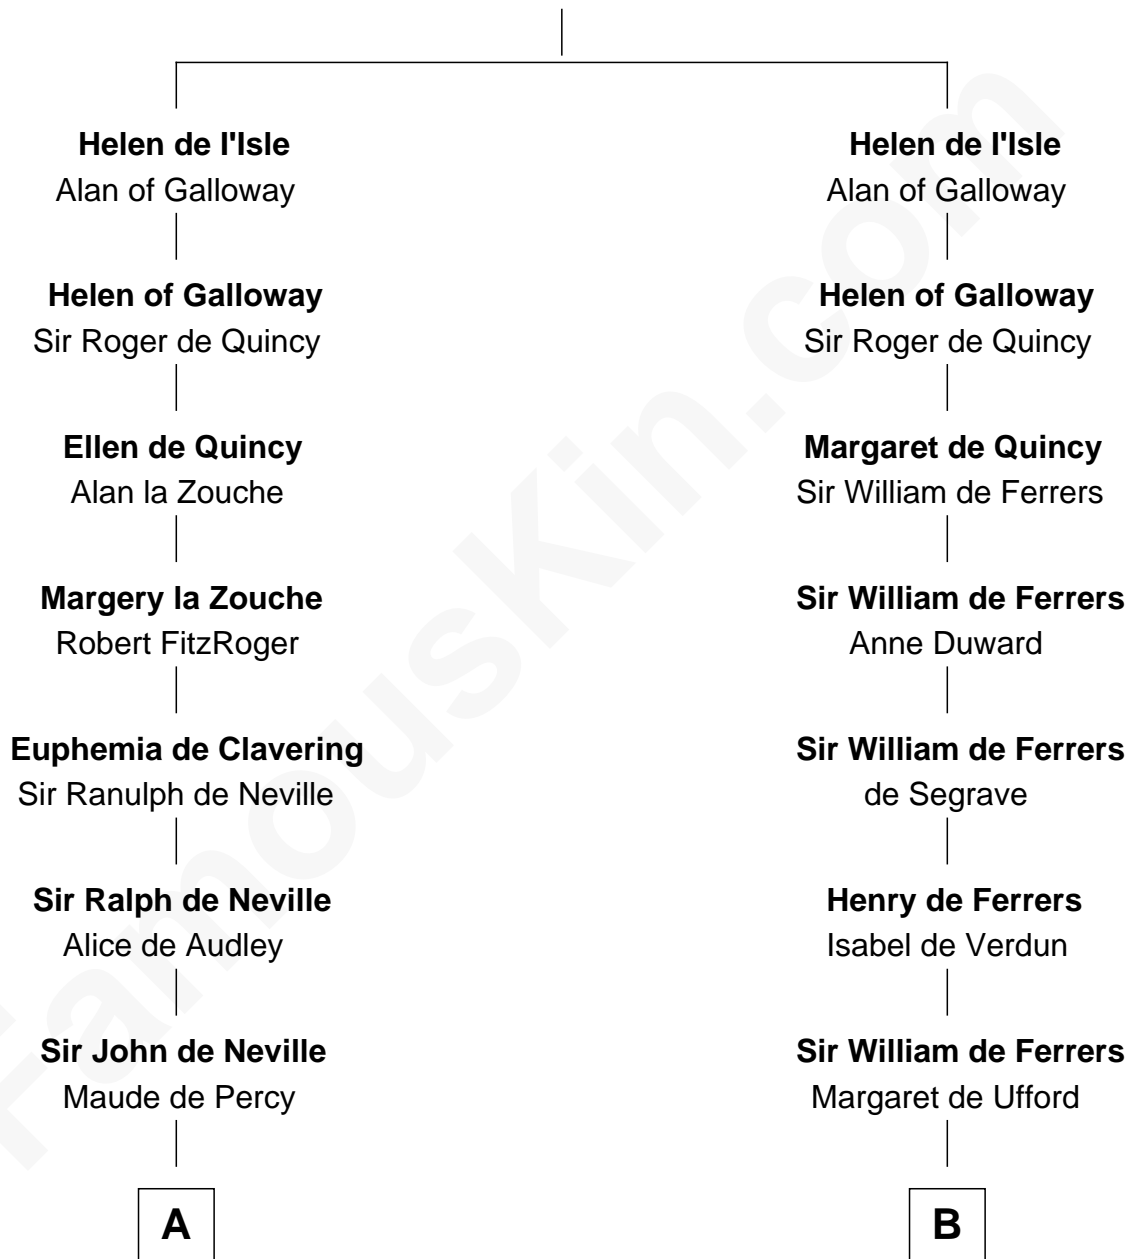

FamousKin.com Relationship Chart of

Lt. Gen. James Brudenell

Leader of the "Charge of the Light Brigade"

12th cousin 8 times removed of

Catherine Howard

5th Wife of King Henry VIII

Reginald de l'Isle

Fonia of Moray

C

—
Elizabeth Bruce
George Brudenell

—
Robert Brudenell
Anne Bishopp

—
Robert Brudenell
Penelope Anne Cooke

—
Lt. Gen. James Brudenell
Charge of the Light Brigade Leader

FamousKin.com