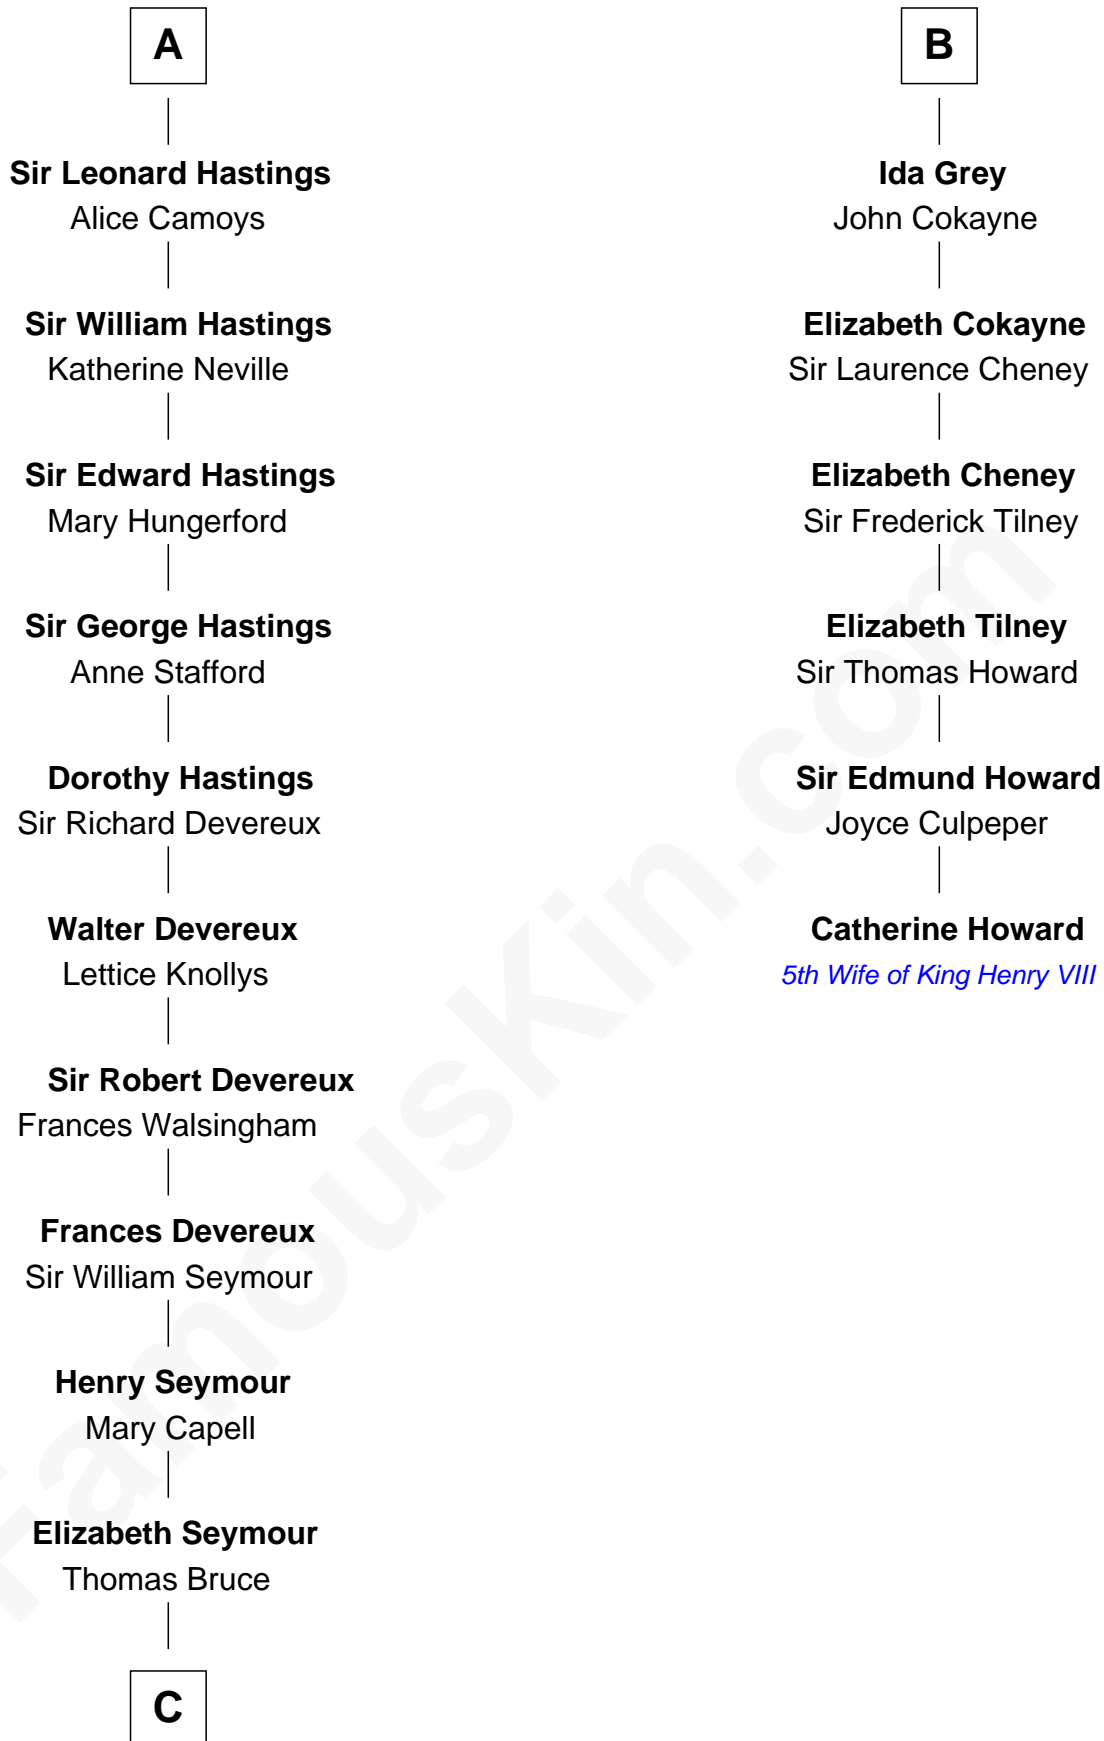

FamousKin.com Relationship Chart of

Lt. Gen. James Brudenell

Leader of the "Charge of the Light Brigade"

12th cousin 8 times removed of

Catherine Howard

5th Wife of King Henry VIII

C

—
Elizabeth Bruce
George Brudenell

—
Robert Brudenell
Anne Bishopp

—
Robert Brudenell
Penelope Anne Cooke

—
Lt. Gen. James Brudenell
Charge of the Light Brigade Leader

FamousKin.com