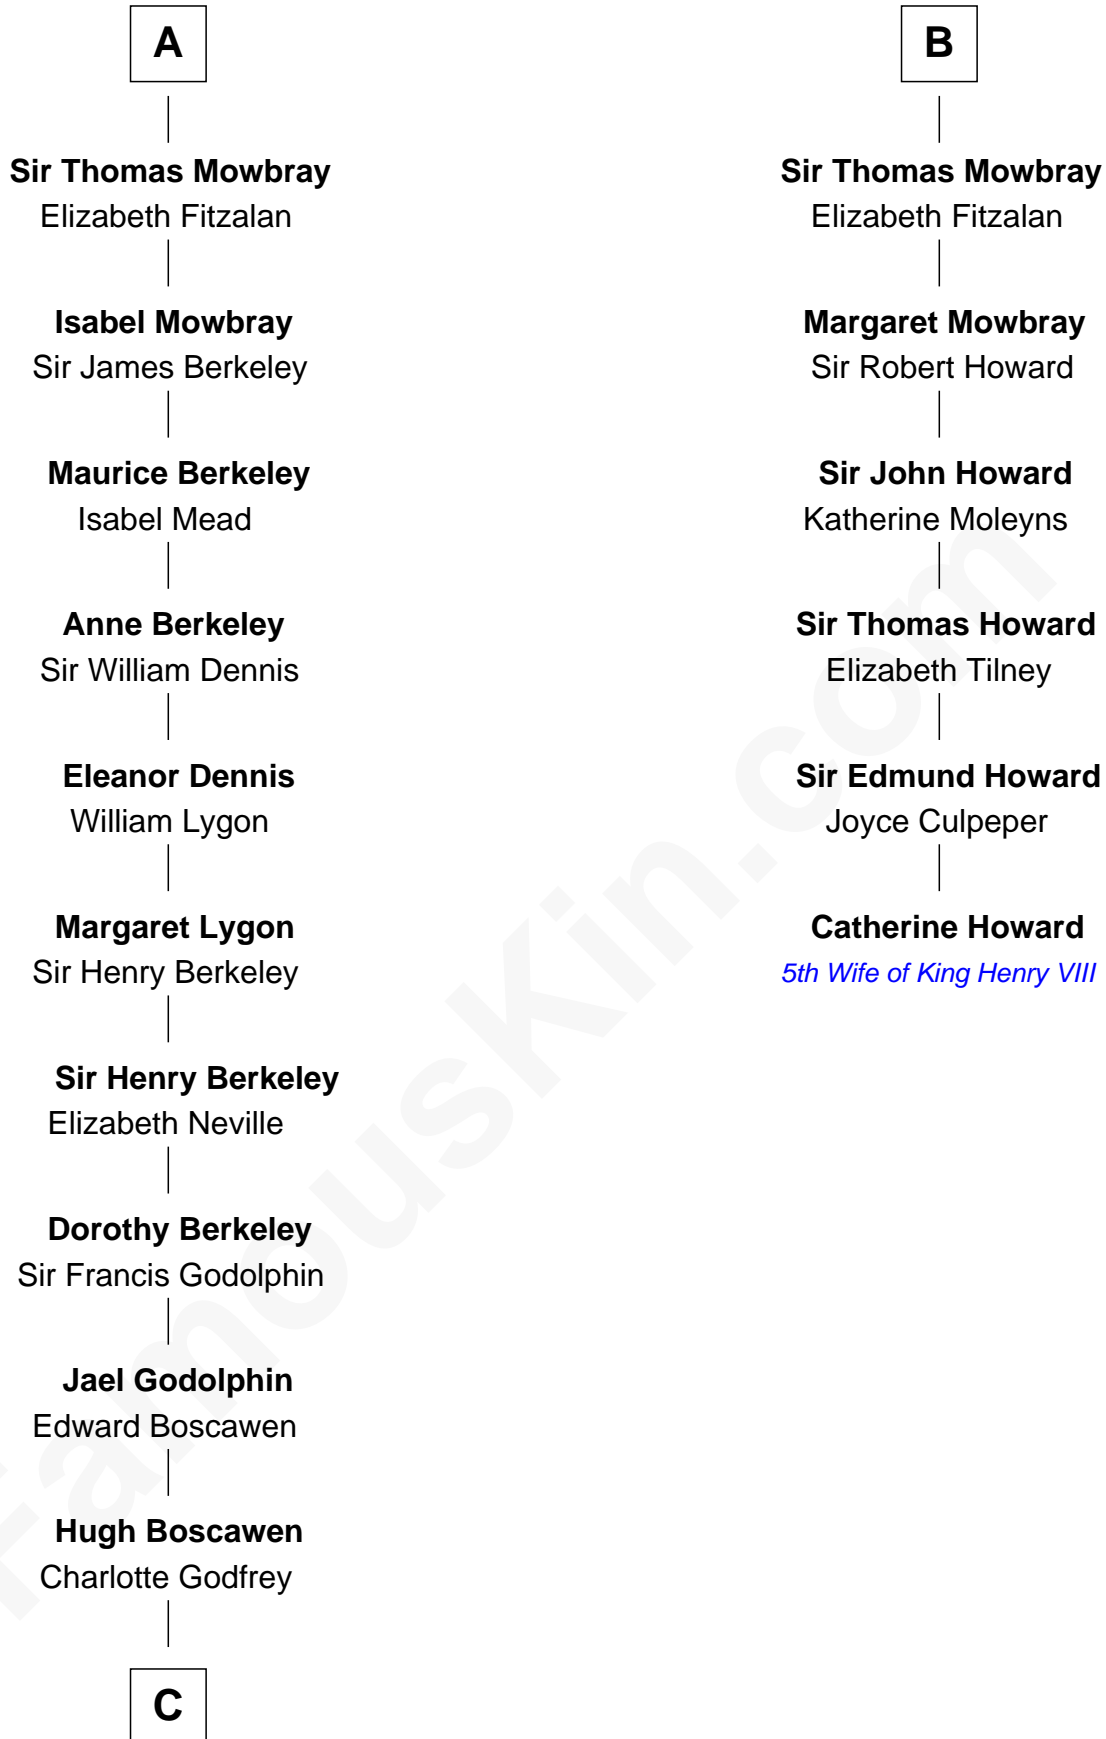

FamousKin.com

Relationship Chart of

Lt. Gen. James Brudenell

Leader of the "Charge of the Light Brigade"

12th cousin 8 times removed of

Catherine Howard

5th Wife of King Henry VIII

C

—
Anne Boscawen

Sir Cecil Bishopp

—
Anne Bishopp

Robert Brudenell

—
Robert Brudenell

Penelope Anne Cooke

—
Lt. Gen. James Brudenell

Charge of the Light Brigade Leader