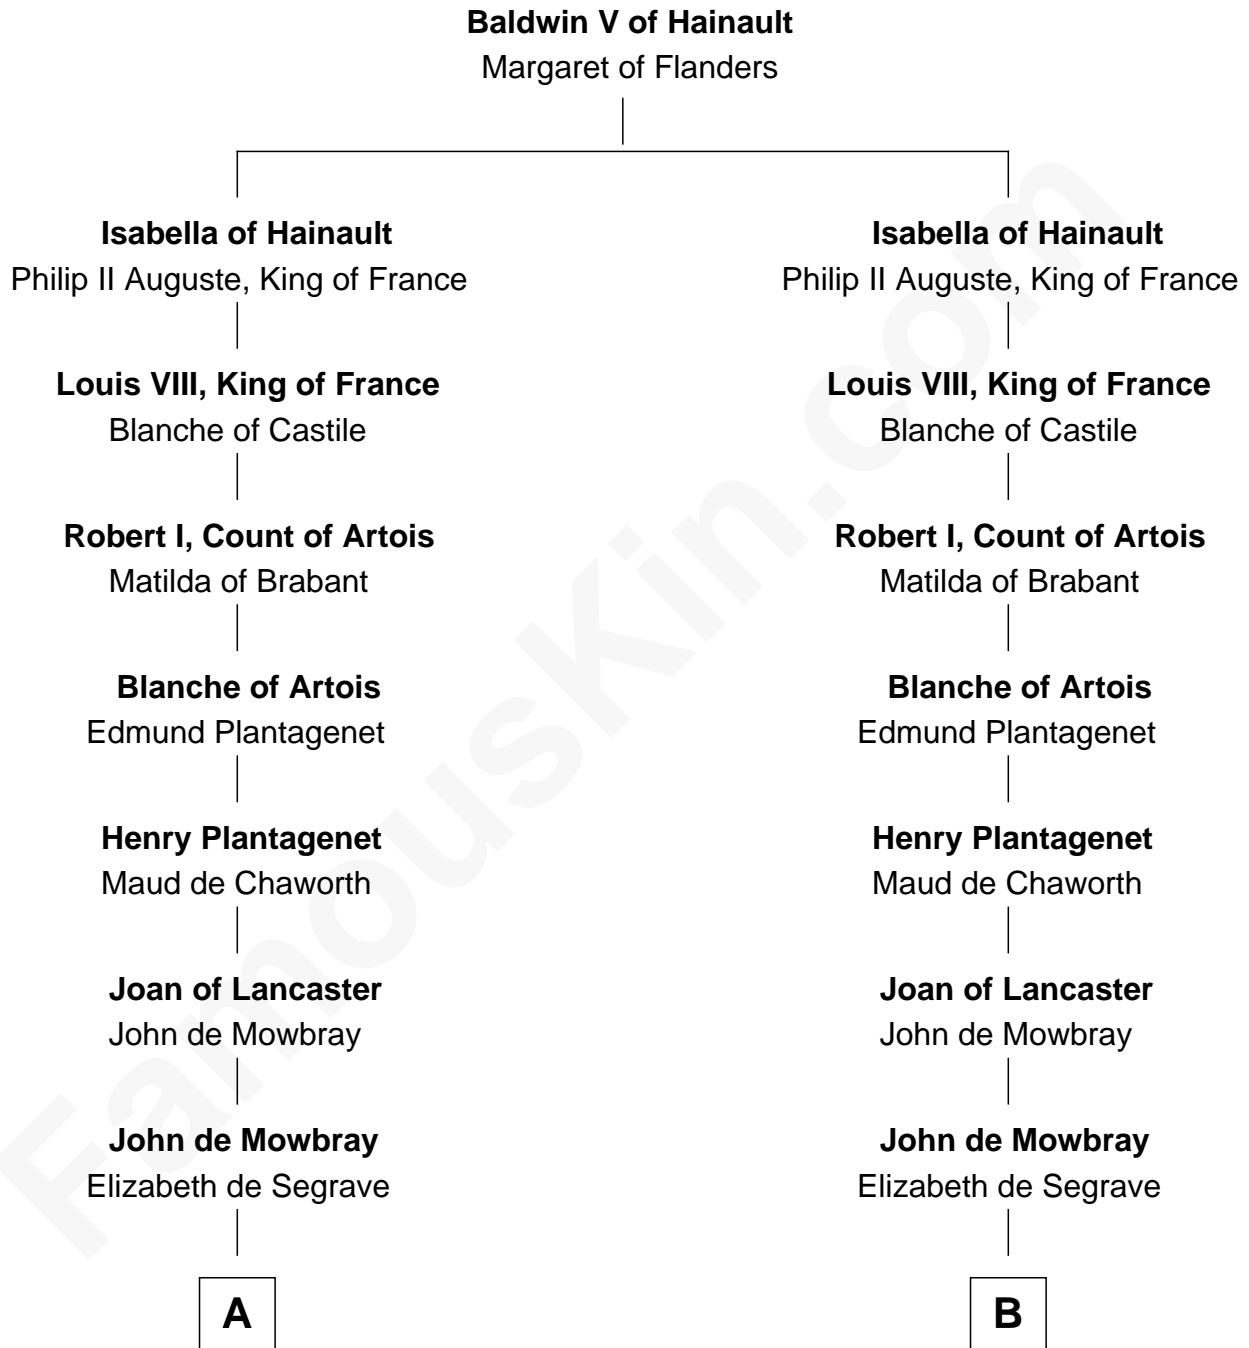

FamousKin.com

Relationship Chart of

Lt. Gen. James Brudenell

Leader of the "Charge of the Light Brigade"

12th cousin 8 times removed of

Catherine Howard

5th Wife of King Henry VIII

C

—
Anne Boscawen

Sir Cecil Bishopp

—
Anne Bishopp

Robert Brudenell

—
Robert Brudenell

Penelope Anne Cooke

—
Lt. Gen. James Brudenell

Charge of the Light Brigade Leader