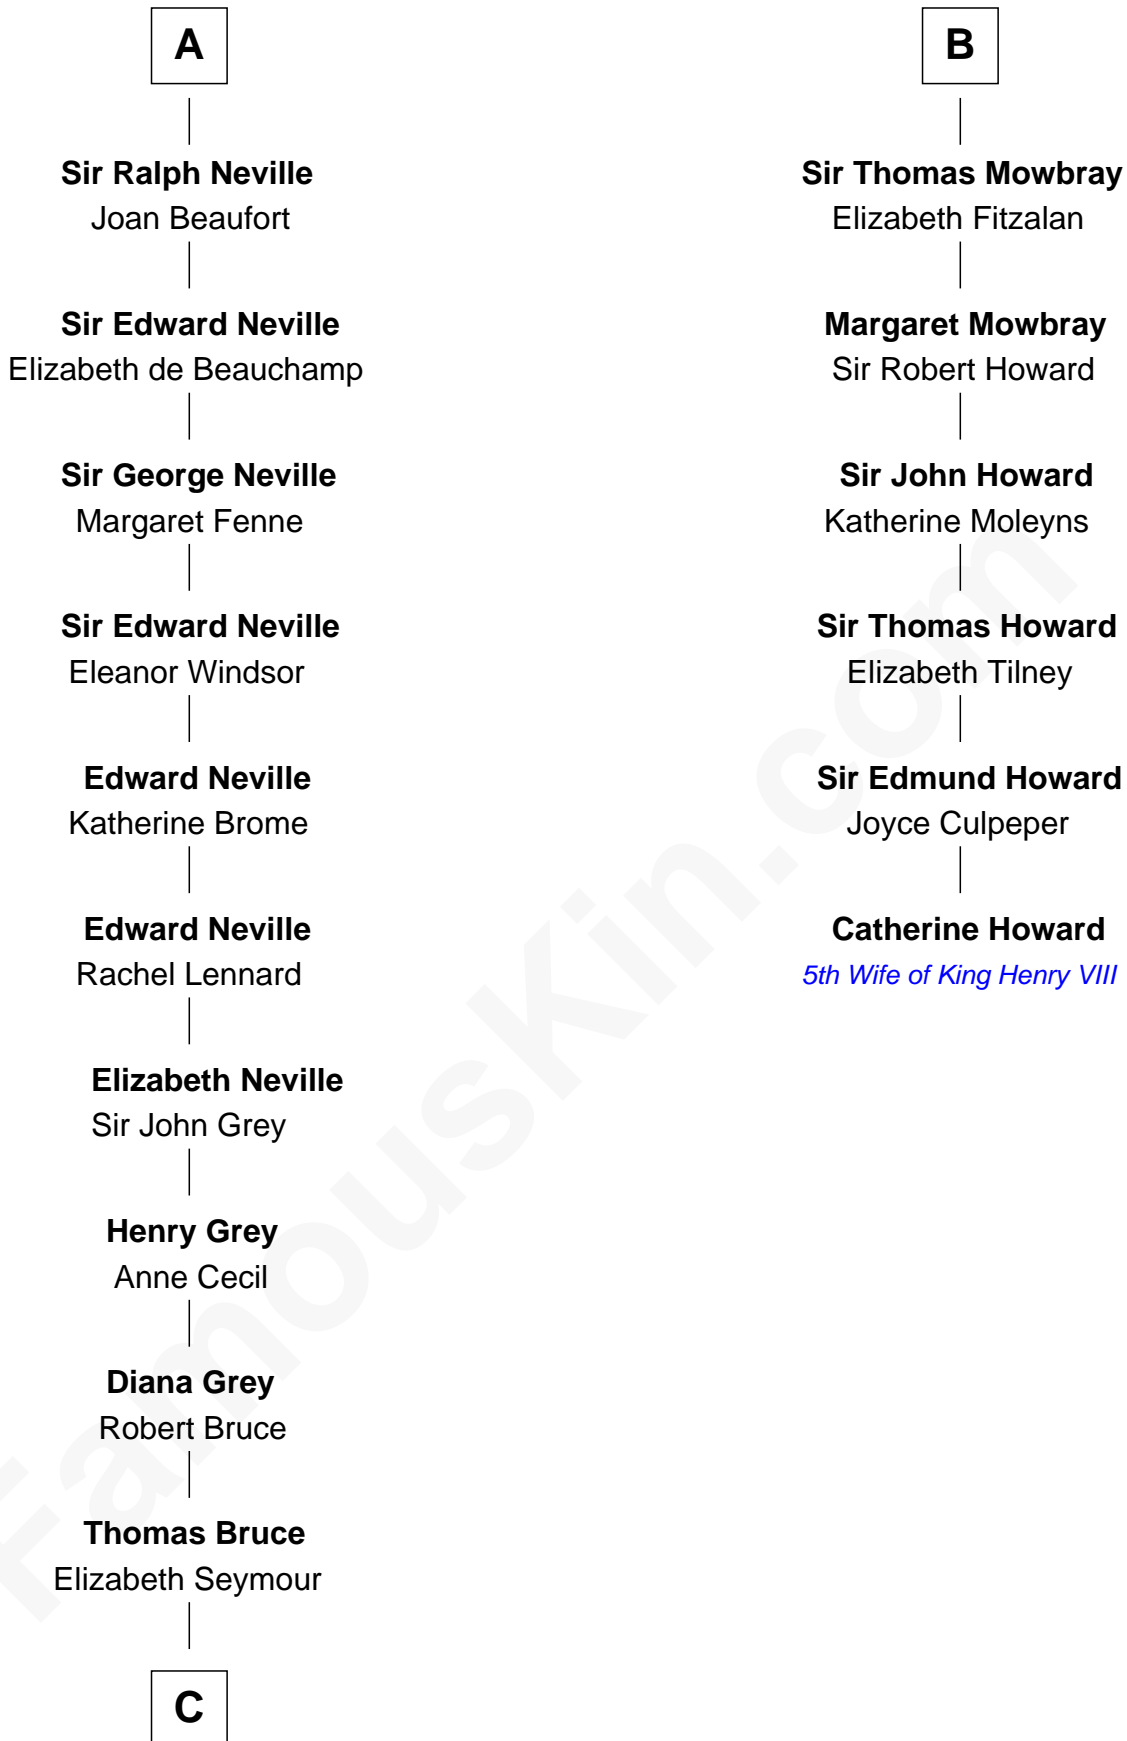

## Relationship Chart of

**Lt. Gen. James Brudenell**

*Leader of the "Charge of the Light Brigade"*

12th cousin 8 times removed of

**Catherine Howard**

*5th Wife of King Henry VIII*

**C**

—  
**Elizabeth Bruce**  
George Brudenell