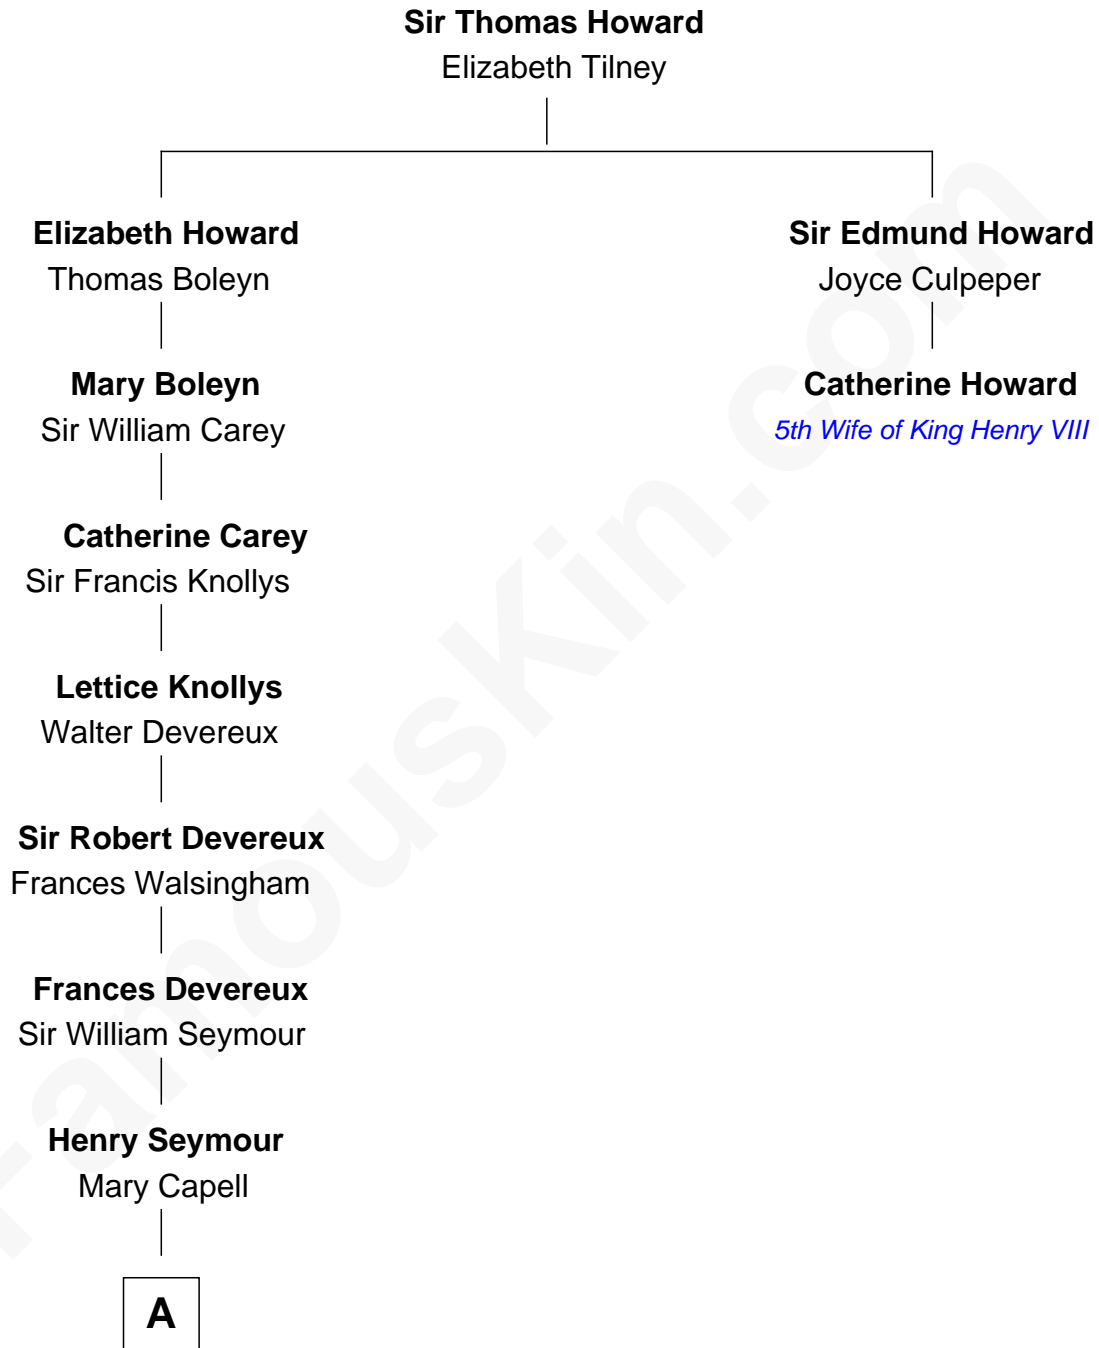

FamousKin.com Relationship Chart of

Lt. Gen. James Brudenell

Leader of the "Charge of the Light Brigade"

1st cousin 10 times removed of

Catherine Howard

5th Wife of King Henry VIII

A

Elizabeth Seymour

Thomas Bruce

Elizabeth Bruce

George Brudenell

Robert Brudenell

Anne Bishopp

Robert Brudenell

Penelope Anne Cooke

Lt. Gen. James Brudenell