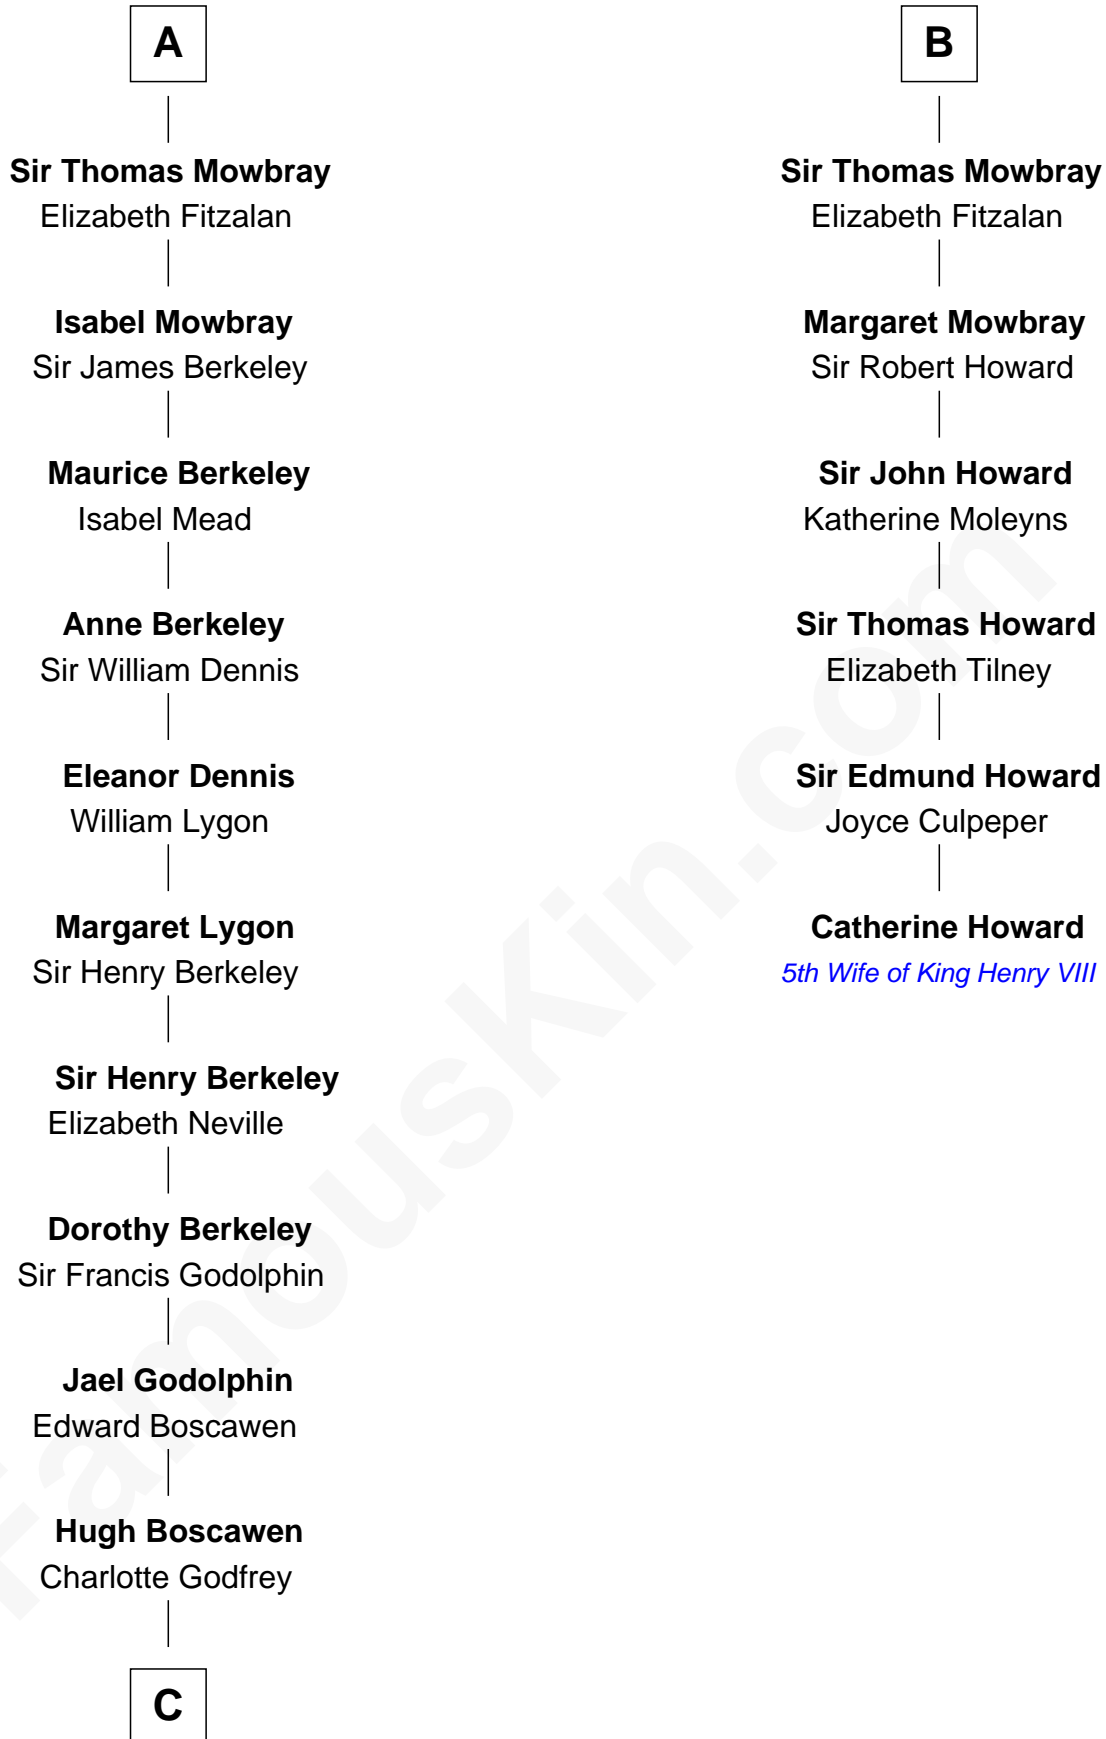

## Relationship Chart of

**Lt. Gen. James Brudenell**

*Leader of the "Charge of the Light Brigade"*

12th cousin 8 times removed of

**Catherine Howard**

*5th Wife of King Henry VIII*

**Roger de Mowbray**

Alice de Gaunt