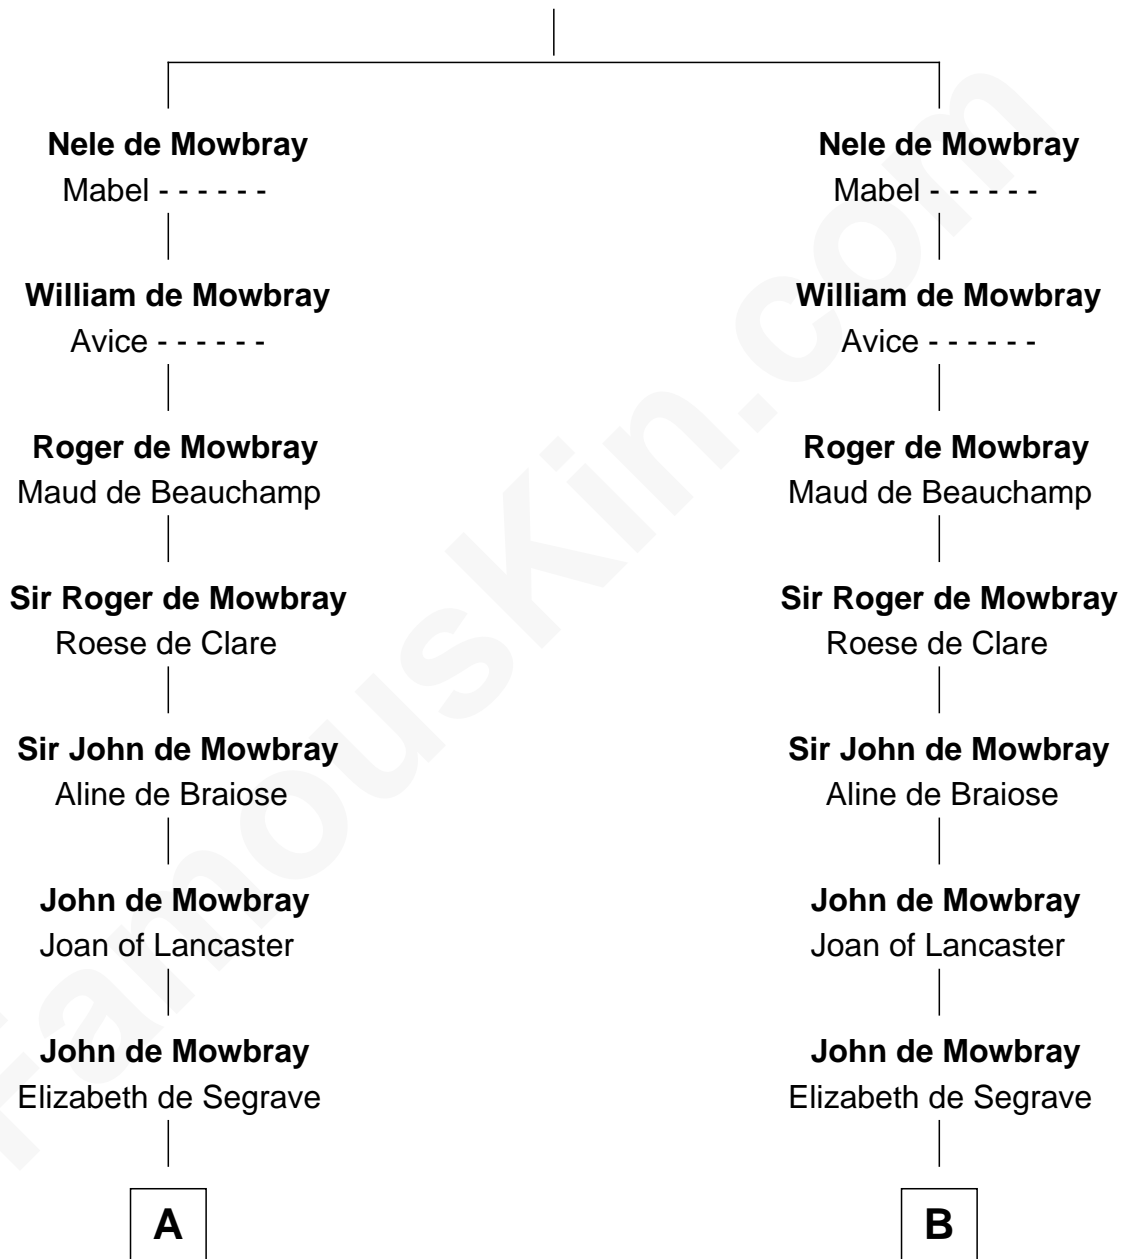

## Relationship Chart of

**Lt. Gen. James Brudenell**

*Leader of the "Charge of the Light Brigade"*

12th cousin 8 times removed of

**Catherine Howard**

*5th Wife of King Henry VIII*

**Roger de Mowbray**

Alice de Gaunt

**C**

—  
**Anne Boscawen**

Sir Cecil Bishopp

—  
**Anne Bishopp**

Robert Brudenell

—  
**Robert Brudenell**

Penelope Anne Cooke

—  
**Lt. Gen. James Brudenell**

*Charge of the Light Brigade Leader*

FamousKin.com