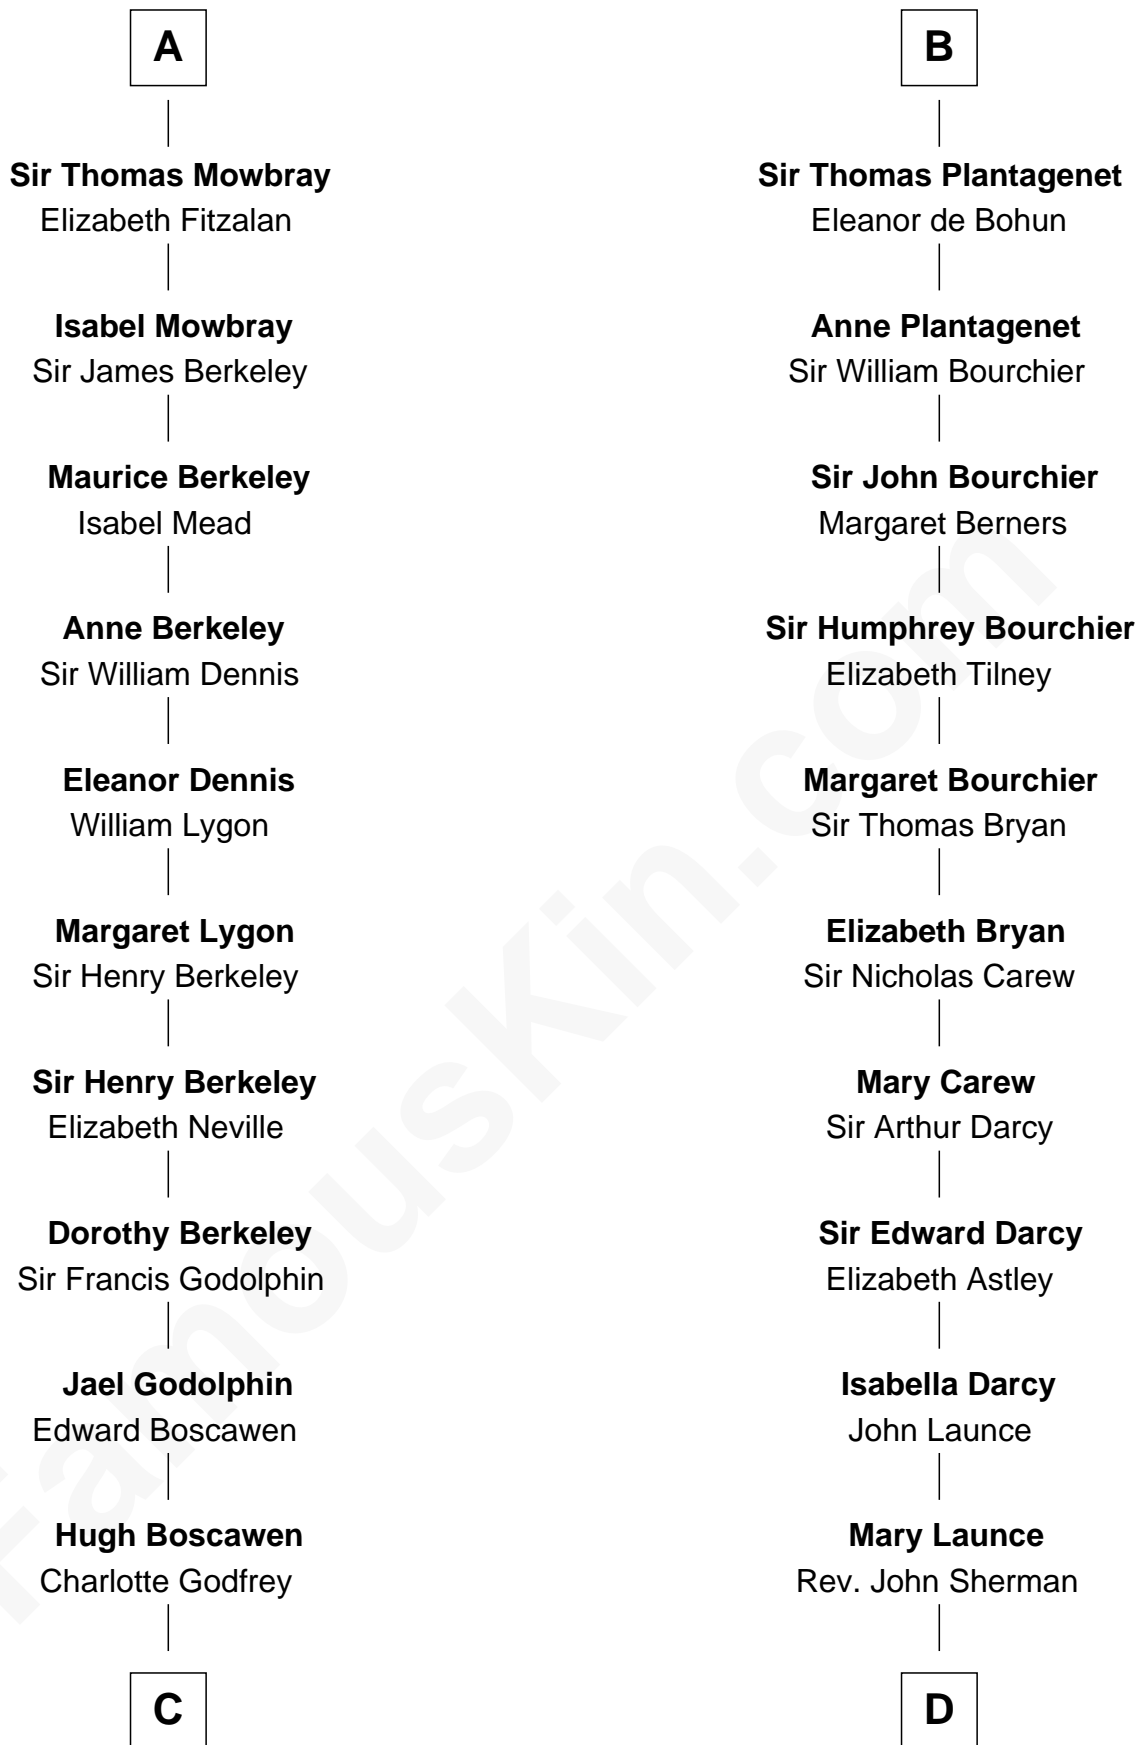

FamousKin.com

Relationship Chart of

Lt. Gen. James Brudenell

Leader of the "Charge of the Light Brigade"

20th cousin of

Robert Treat Paine

Signer of the Declaration of Independence

Isaac II Angelos

Charge of the Light Brigade Leader

D

Abigail Sherman

Rev. Samuel Willard

Abigail Willard

Rev. Samuel Treat

Eunice Treat

Thomas Paine