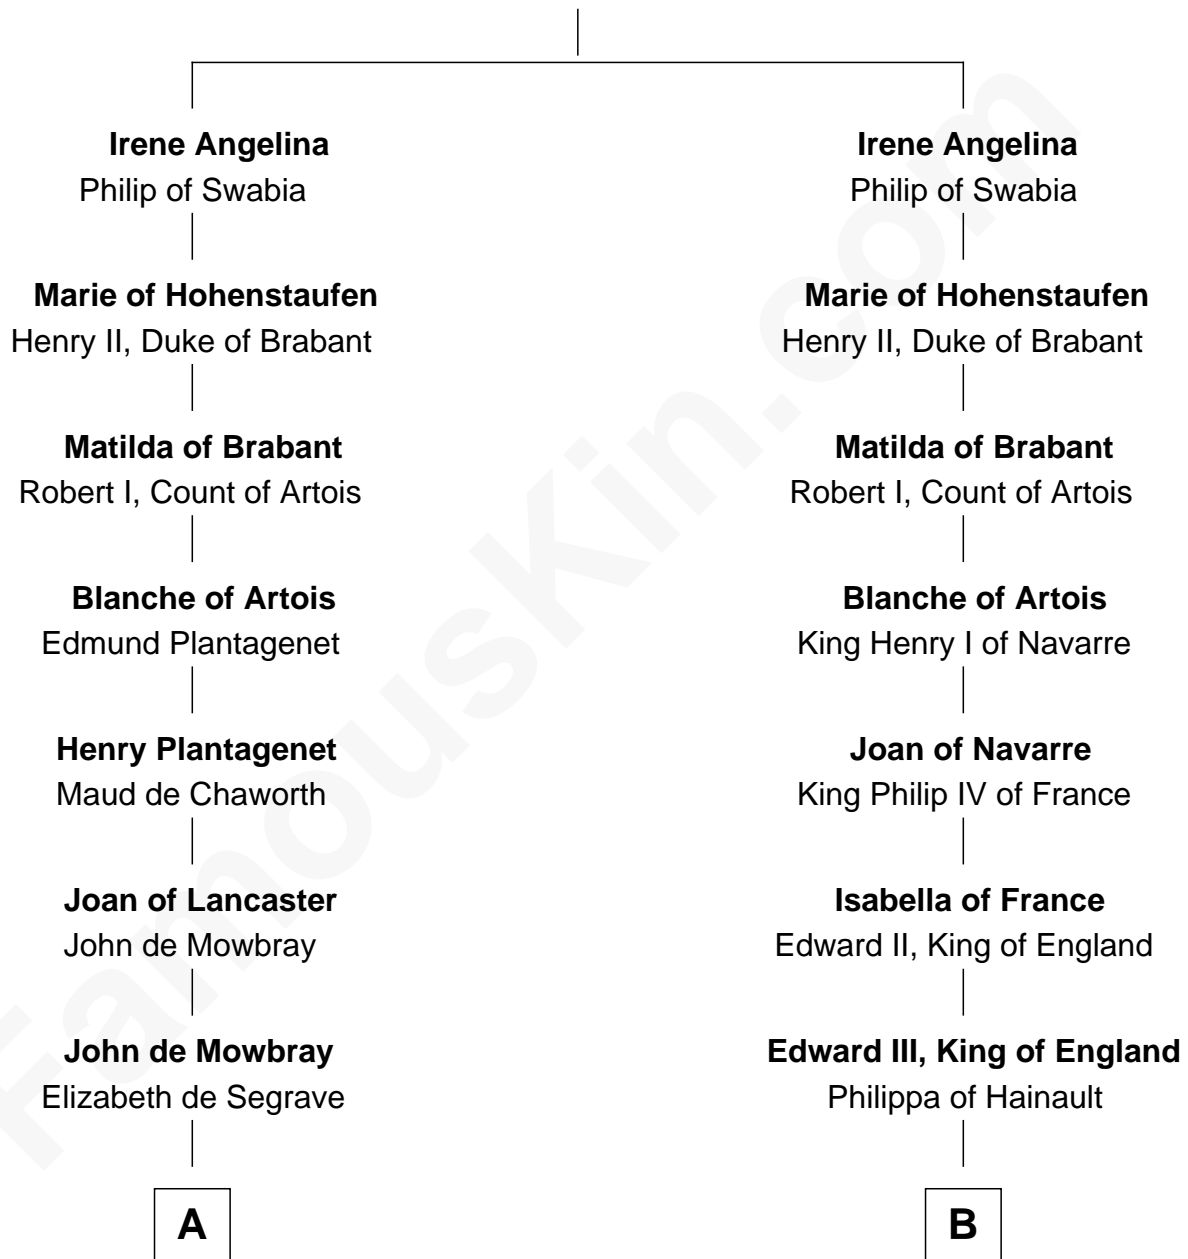

FamousKin.com

Relationship Chart of

Lt. Gen. James Brudenell

Leader of the "Charge of the Light Brigade"

20th cousin of

Robert Treat Paine

Signer of the Declaration of Independence

Isaac II Angelos

C

Anne Boscawen

Sir Cecil Bishopp

Anne Bishopp

Robert Brudenell

Robert Brudenell

Penelope Anne Cooke

Lt. Gen. James Brudenell

Charge of the Light Brigade Leader

D

Abigail Sherman

Rev. Samuel Willard

Abigail Willard

Rev. Samuel Treat

Eunice Treat

Thomas Paine