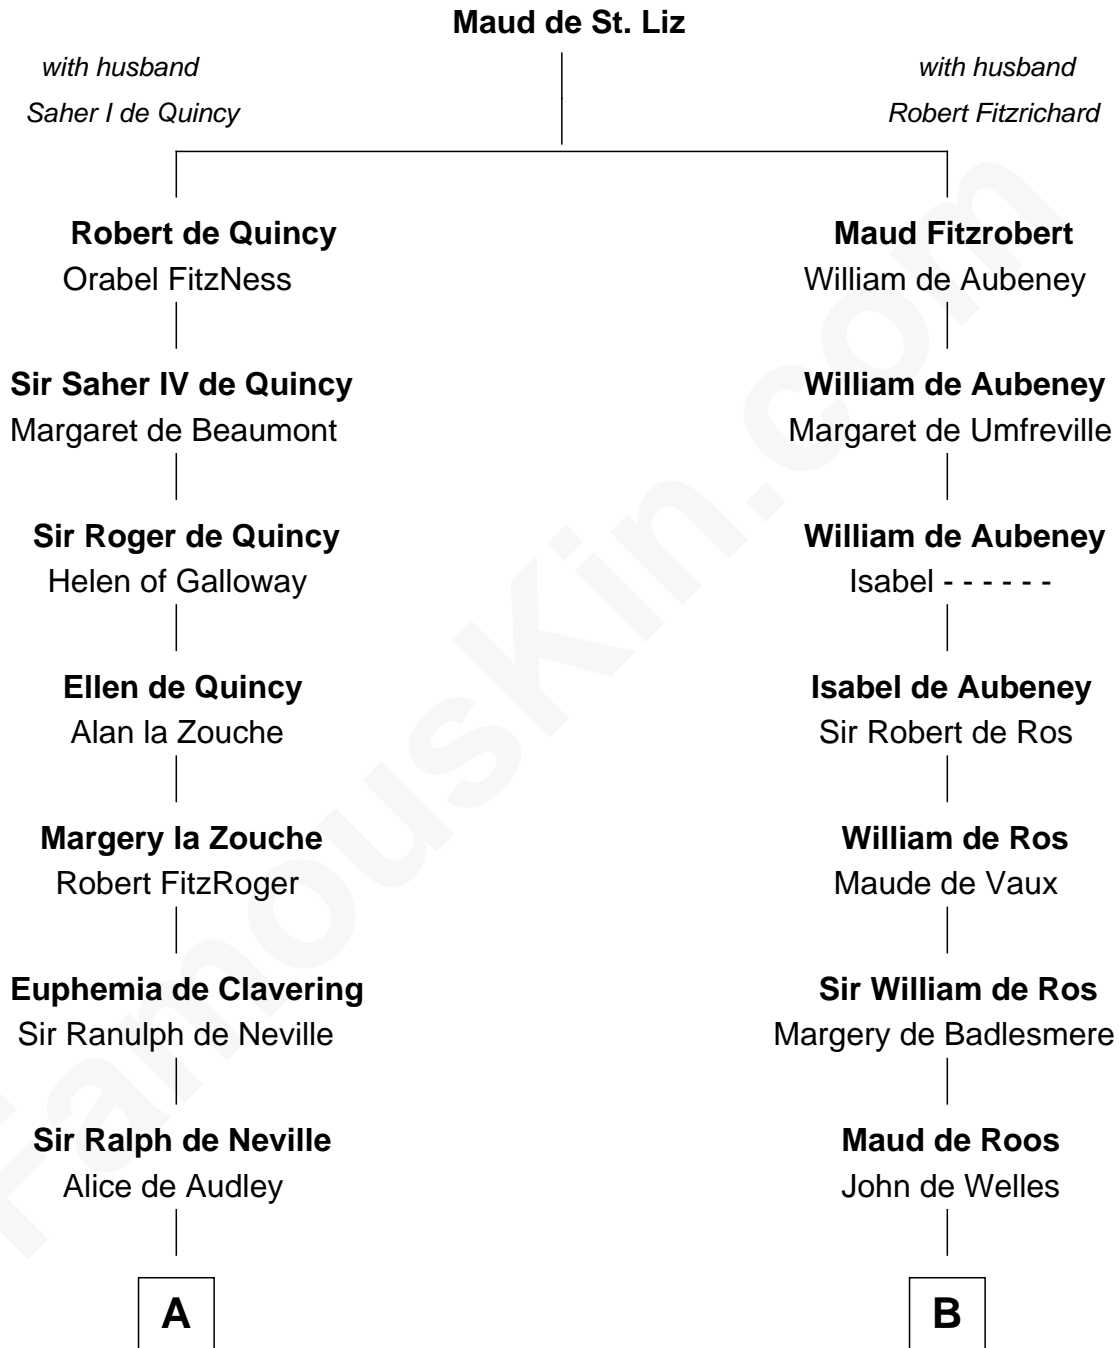

FamousKin.com Relationship Chart of

Lt. Gen. James Brudenell

Leader of the "Charge of the Light Brigade"

19th cousin 2 times removed of

Robert Treat Paine

Signer of the Declaration of Independence

C

Thomas Bruce
Elizabeth Seymour

Elizabeth Bruce
George Brudenell

Robert Brudenell
Anne Bishopp

Robert Brudenell
Penelope Anne Cooke

Lt. Gen. James Brudenell
Charge of the Light Brigade Leader

D

Abigail Willard
Rev. Samuel Treat

Eunice Treat
Thomas Paine