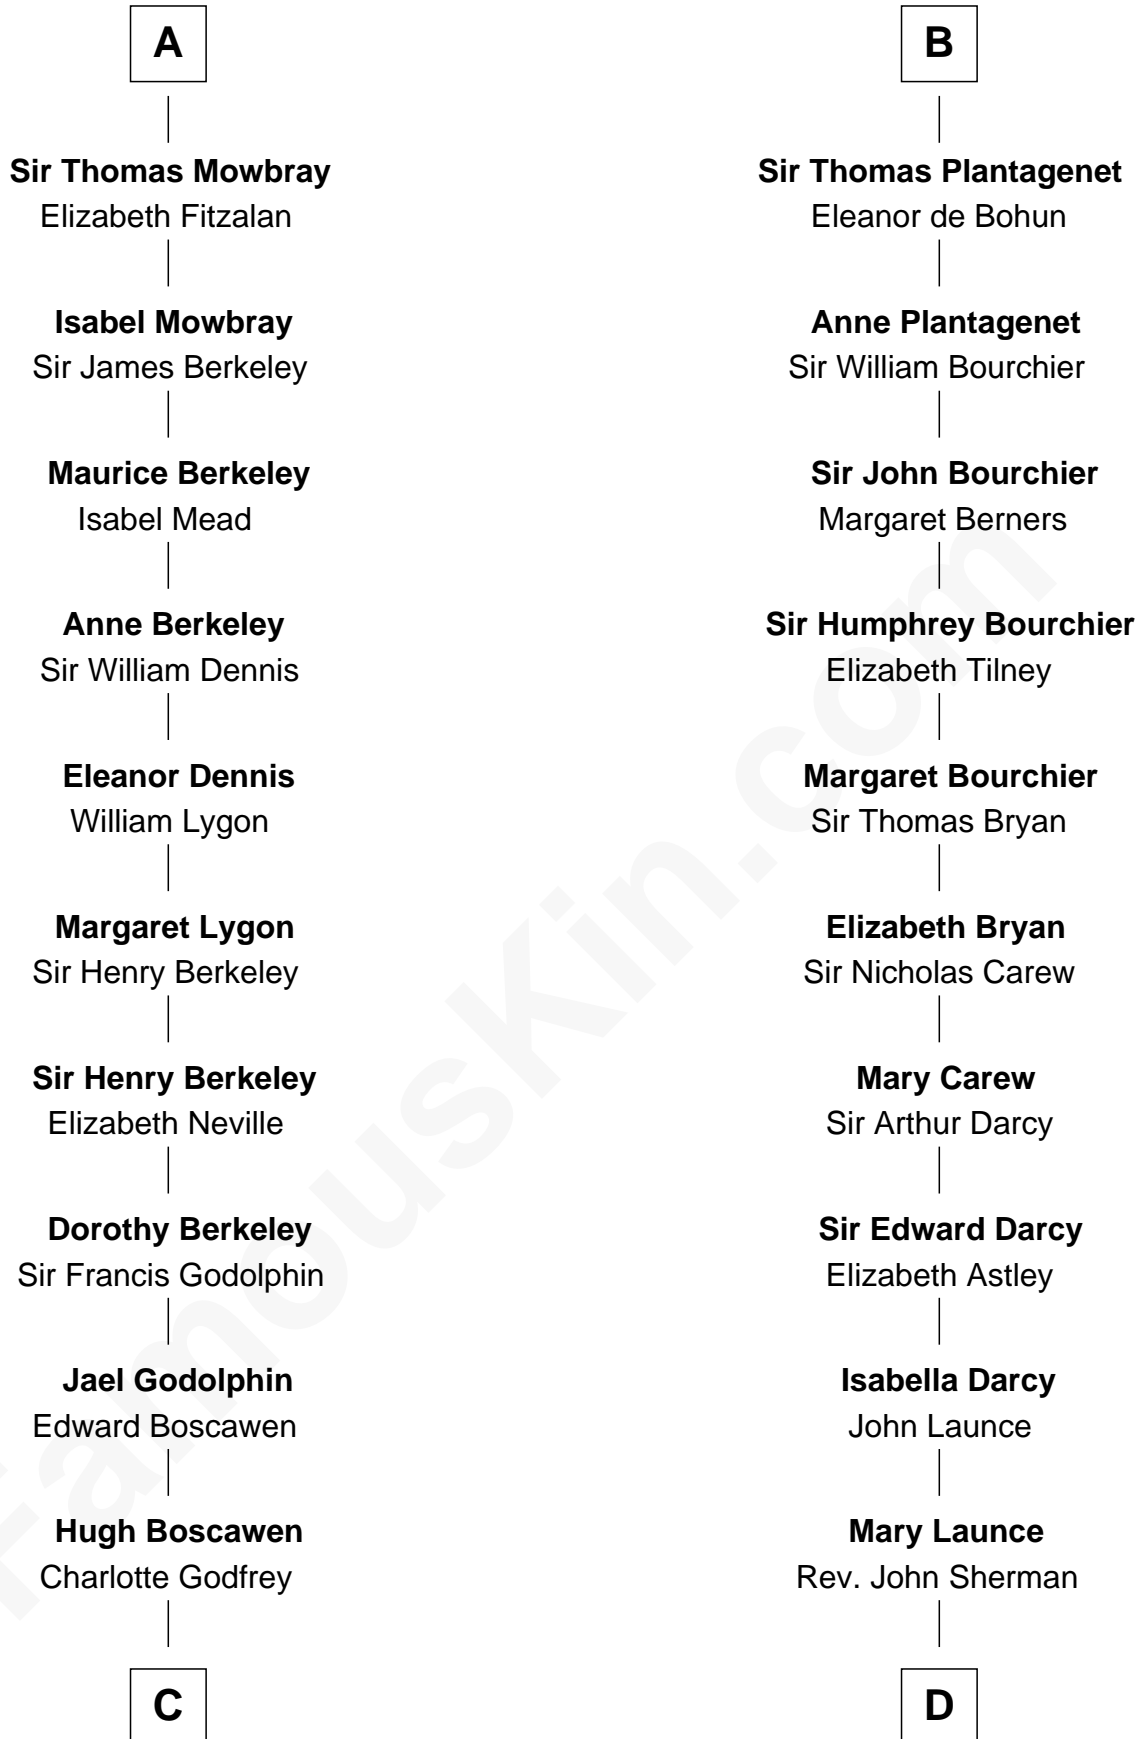

FamousKin.com

Relationship Chart of

Lt. Gen. James Brudenell

Leader of the "Charge of the Light Brigade"

20th cousin of

Robert Treat Paine

Signer of the Declaration of Independence

C

Anne Boscawen

Sir Cecil Bishopp

Anne Bishopp

Robert Brudenell

Robert Brudenell

Penelope Anne Cooke

Lt. Gen. James Brudenell

Charge of the Light Brigade Leader

D

Abigail Sherman

Rev. Samuel Willard

Abigail Willard

Rev. Samuel Treat

Eunice Treat

Thomas Paine

Robert Treat Paine