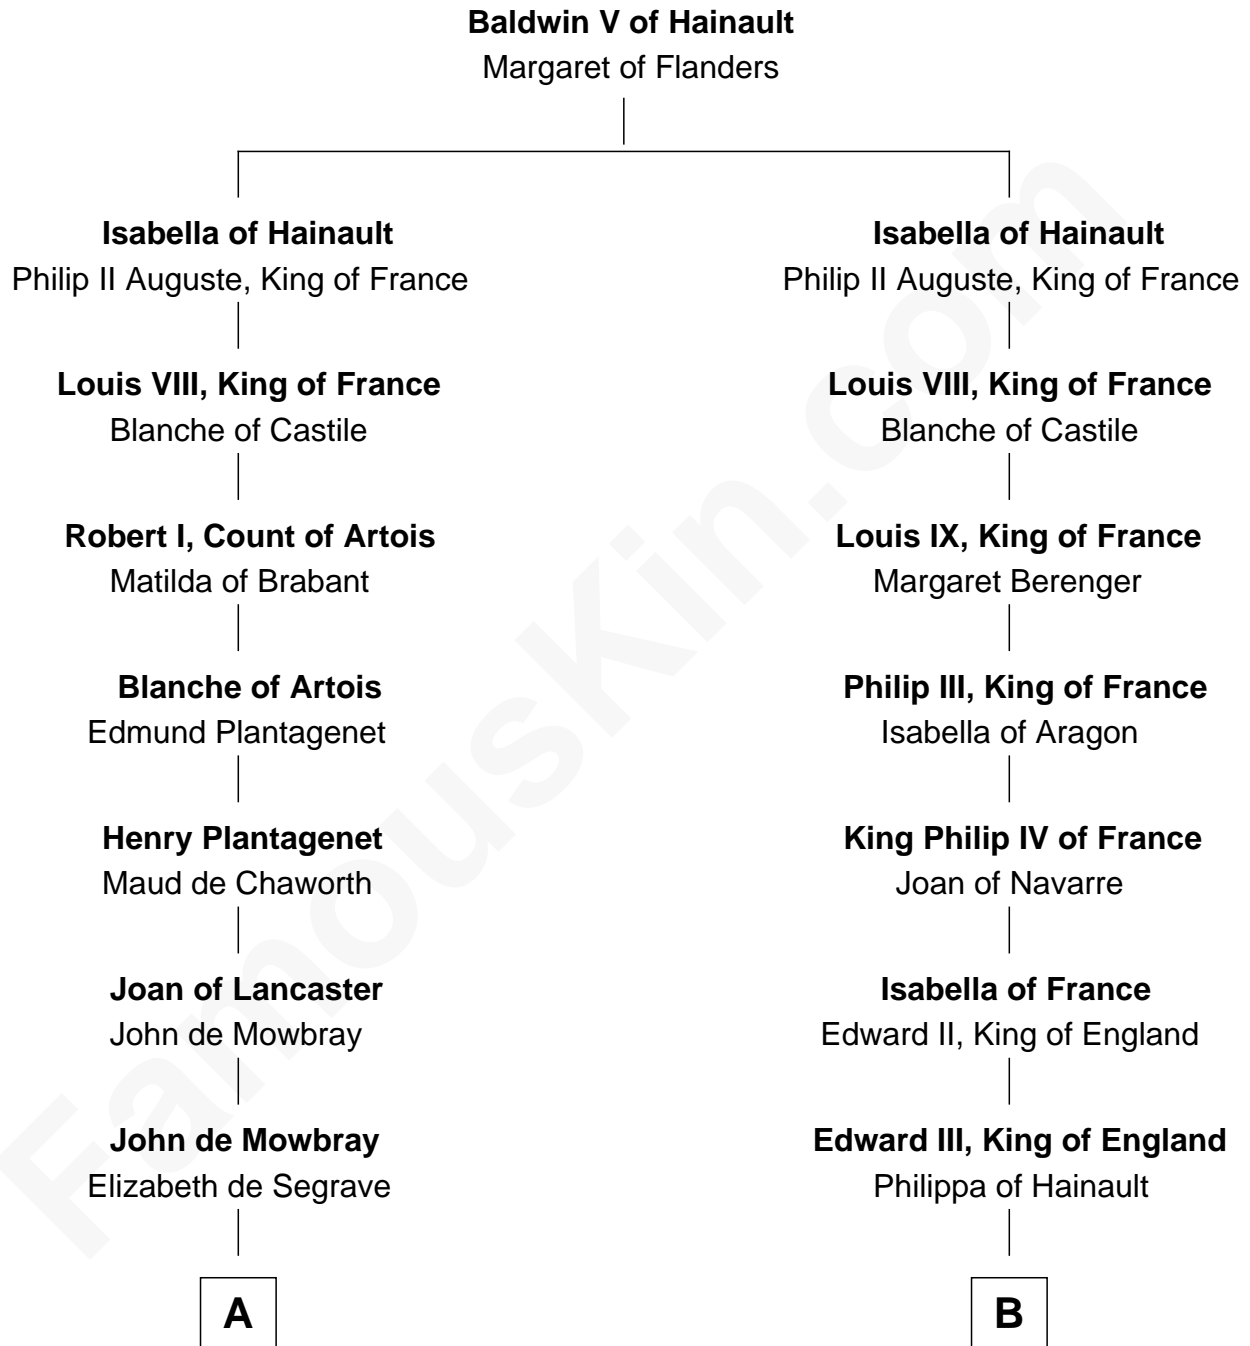

FamousKin.com

Relationship Chart of

Lt. Gen. James Brudenell

Leader of the "Charge of the Light Brigade"

20th cousin of

Robert Treat Paine

Signer of the Declaration of Independence

C

Anne Boscawen

Sir Cecil Bishopp

Anne Bishopp

Robert Brudenell

Robert Brudenell

Penelope Anne Cooke

Lt. Gen. James Brudenell

Charge of the Light Brigade Leader