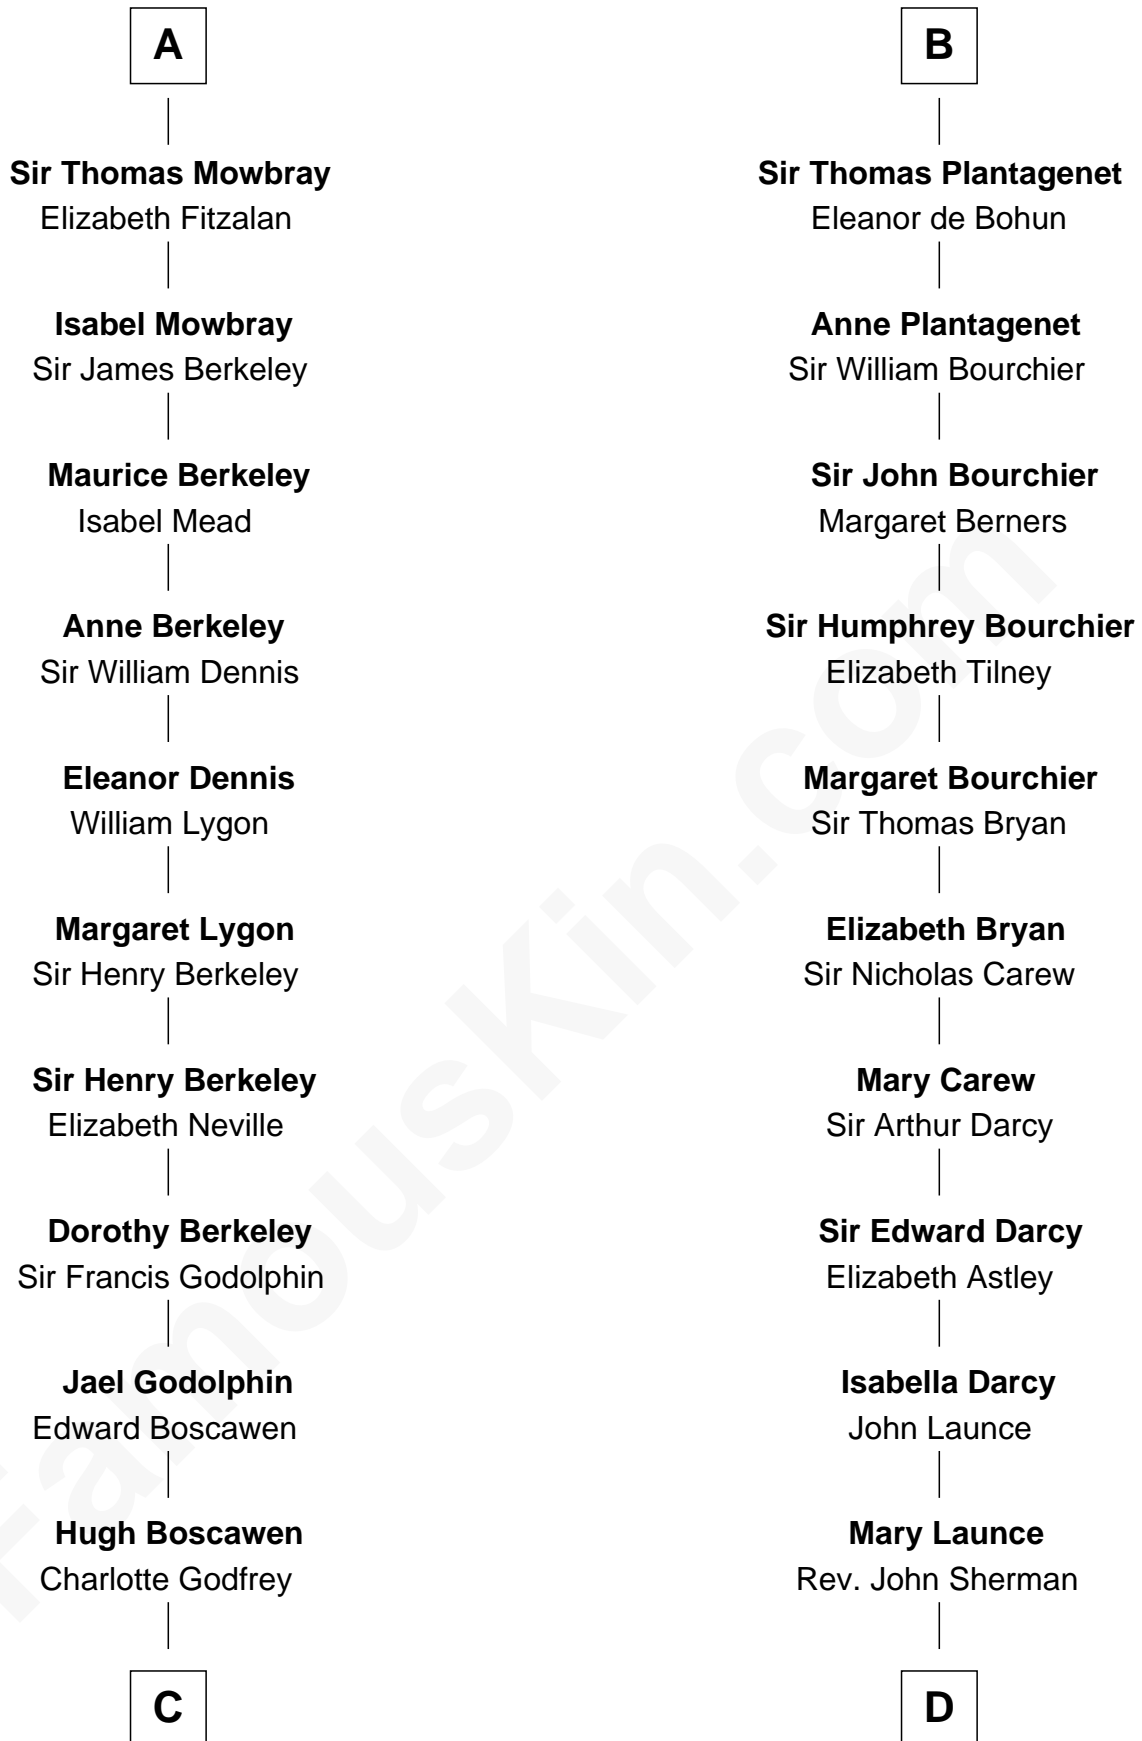

Edmund Plantagenet

**Henry Plantagenet**

Maud de Chaworth

**Joan of Lancaster**

John de Mowbray

**John de Mowbray**

Elizabeth de Segrave

**A**

**Philip II Auguste, King of France**

Isabella of Hainault

**Louis VIII, King of France**

Blanche of Castile

**Louis IX, King of France**

Margaret Berenger

**Philip III, King of France**

Isabella of Aragon

**King Philip IV of France**

Joan of Navarre

**Isabella of France**

Edward II, King of England

**Edward III, King of England**

Philippa of Hainault

**B**

**C**

**Anne Boscawen**

Sir Cecil Bishopp

**Anne Bishopp**

Robert Brudenell

**Robert Brudenell**

Penelope Anne Cooke

**Lt. Gen. James Brudenell**

*Charge of the Light Brigade Leader*