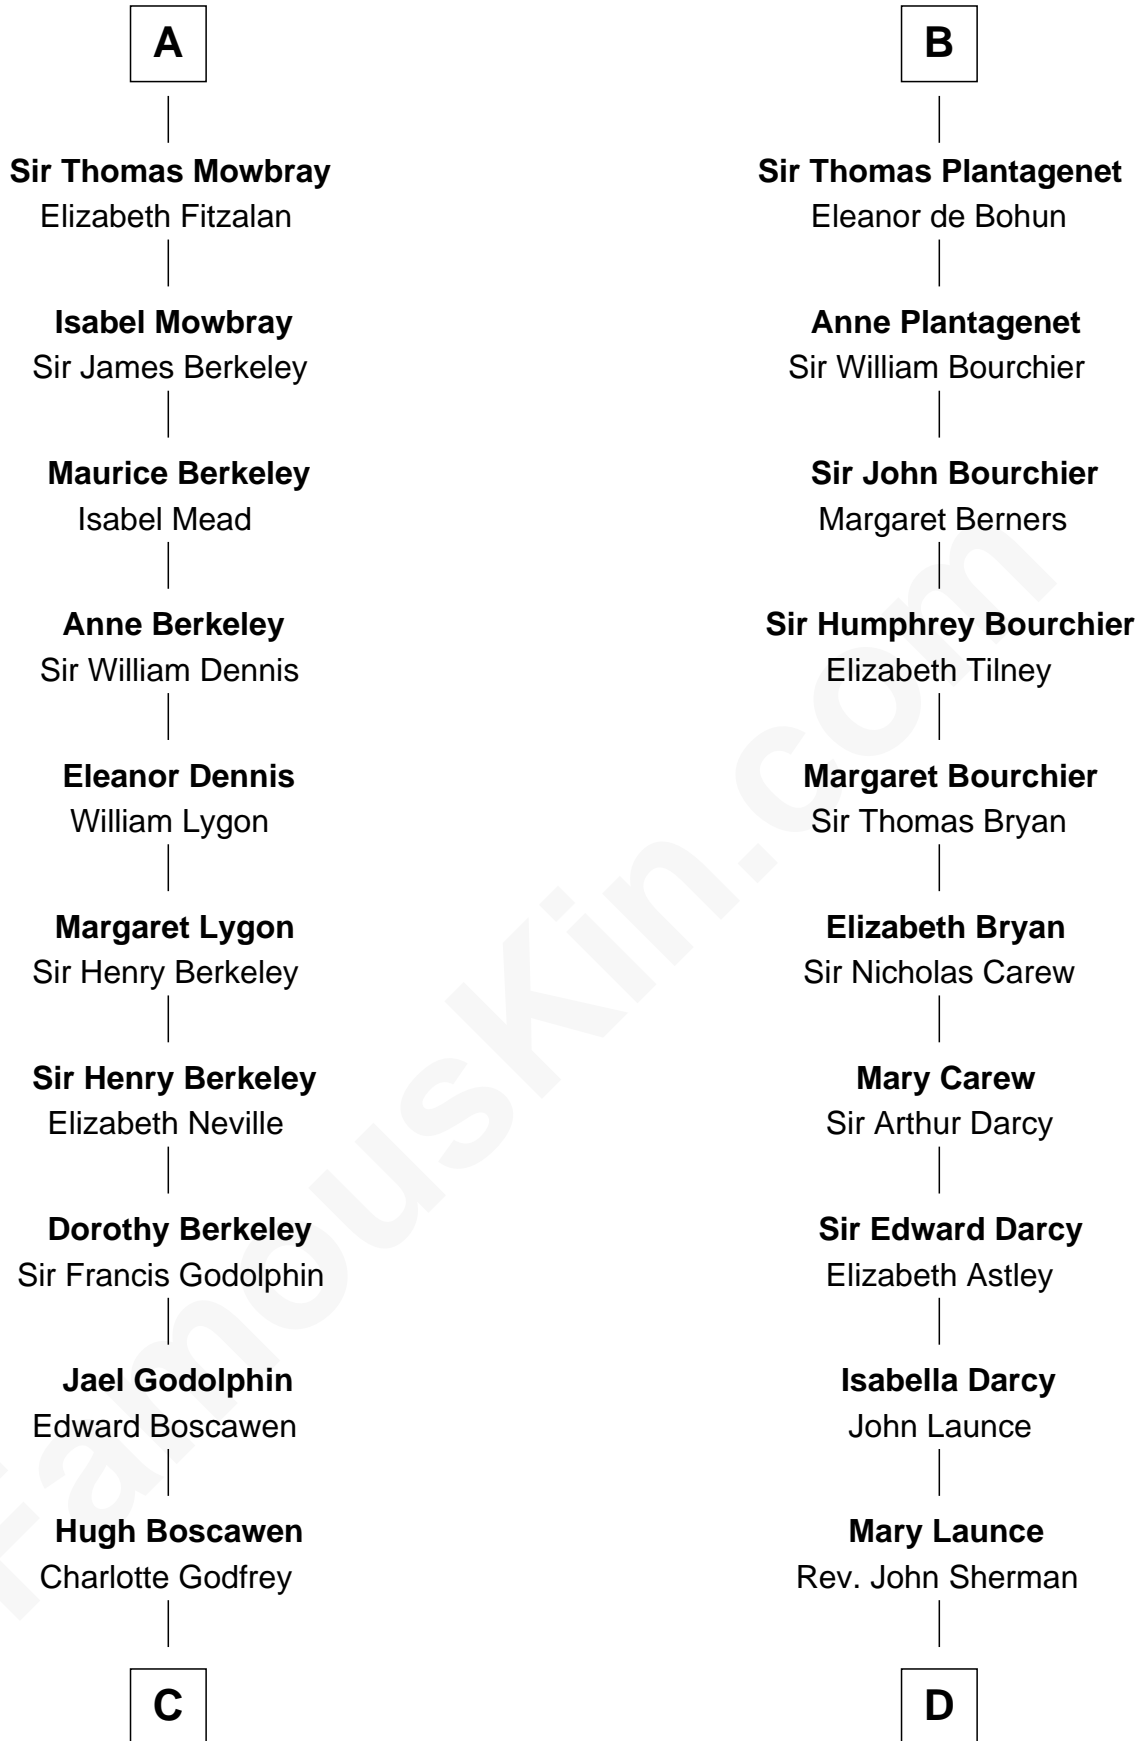

Edmund Plantagenet

**Henry Plantagenet**

Maud de Chaworth

**Joan of Lancaster**

John de Mowbray

**John de Mowbray**

Elizabeth de Segrave

**A**

**Henry I, Duke of Brabant**

Mathilde of Boulogne

**Henry II, Duke of Brabant**

Marie of Hohenstaufen

**Matilda of Brabant**

Robert I, Count of Artois

**Blanche of Artois**

King Henry I of Navarre

**Joan of Navarre**

King Philip IV of France

**Isabella of France**

Edward II, King of England

**Edward III, King of England**

Philippa of Hainault

**B**

**C**

**Anne Boscawen**

Sir Cecil Bishopp

**Anne Bishopp**

Robert Brudenell

**Robert Brudenell**

Penelope Anne Cooke

**Lt. Gen. James Brudenell**

*Charge of the Light Brigade Leader*