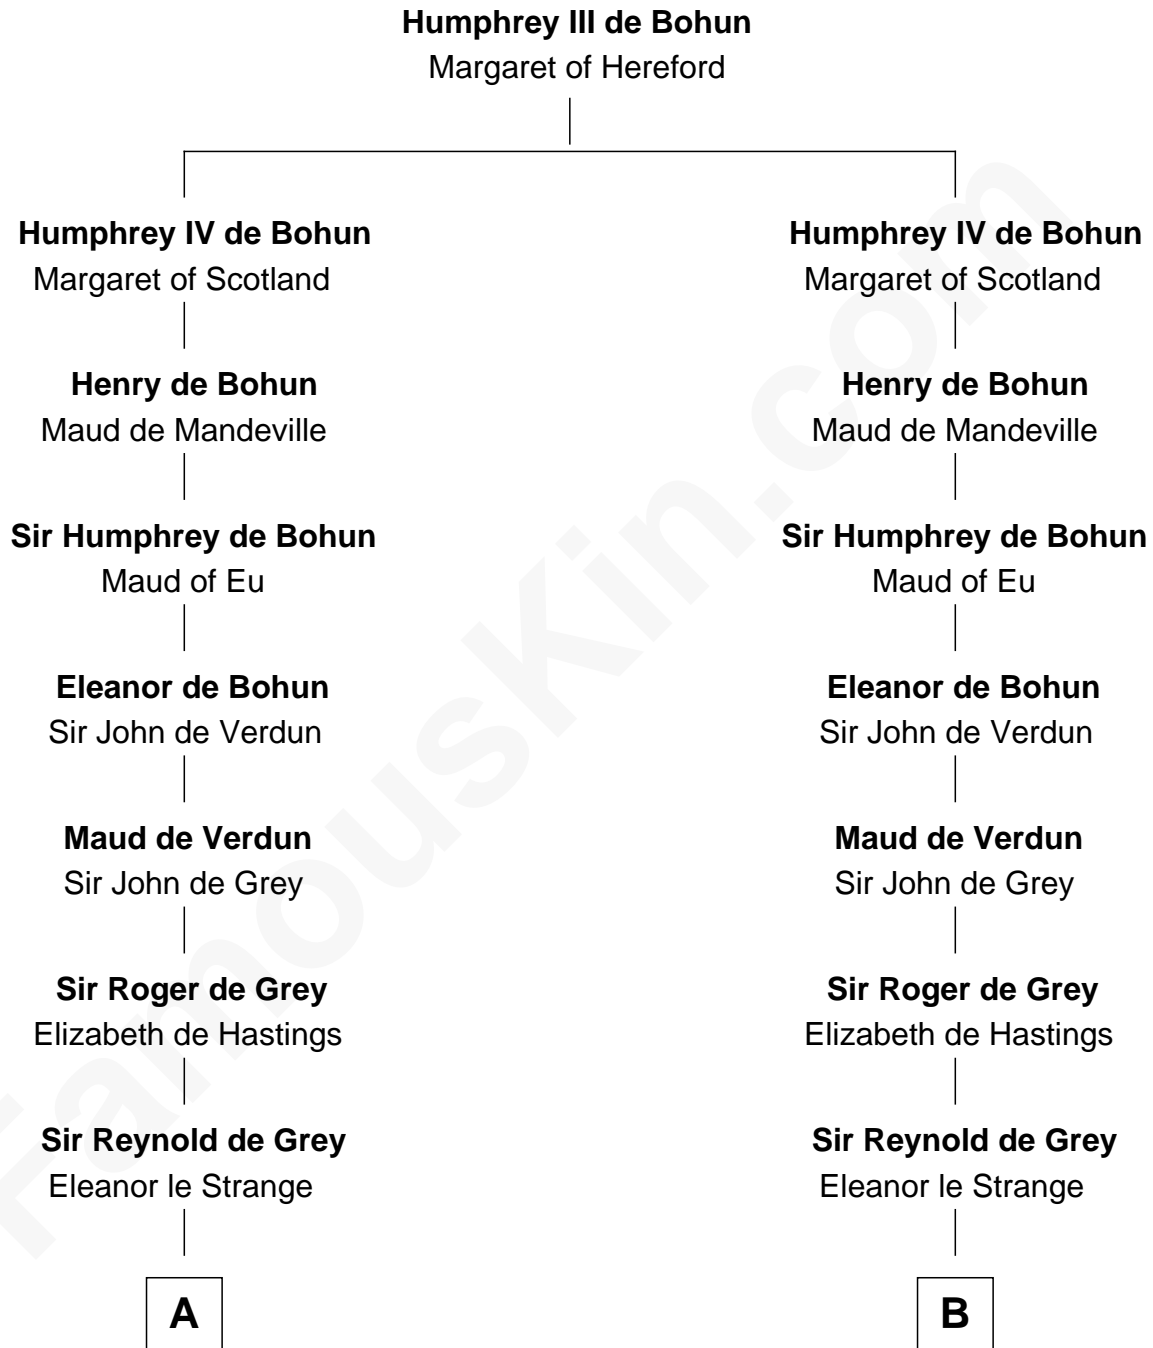

## Relationship Chart of

**Lt. Gen. James Brudenell**

*Leader of the "Charge of the Light Brigade"*

19th cousin 2 times removed of

**Thomas Nelson**

*Signer of the Declaration of Independence*

**C**

**Elizabeth Seymour**

Thomas Bruce

**Elizabeth Bruce**

George Brudenell

**Robert Brudenell**

Anne Bishopp

**Robert Brudenell**

Penelope Anne Cooke

**Lt. Gen. James Brudenell**