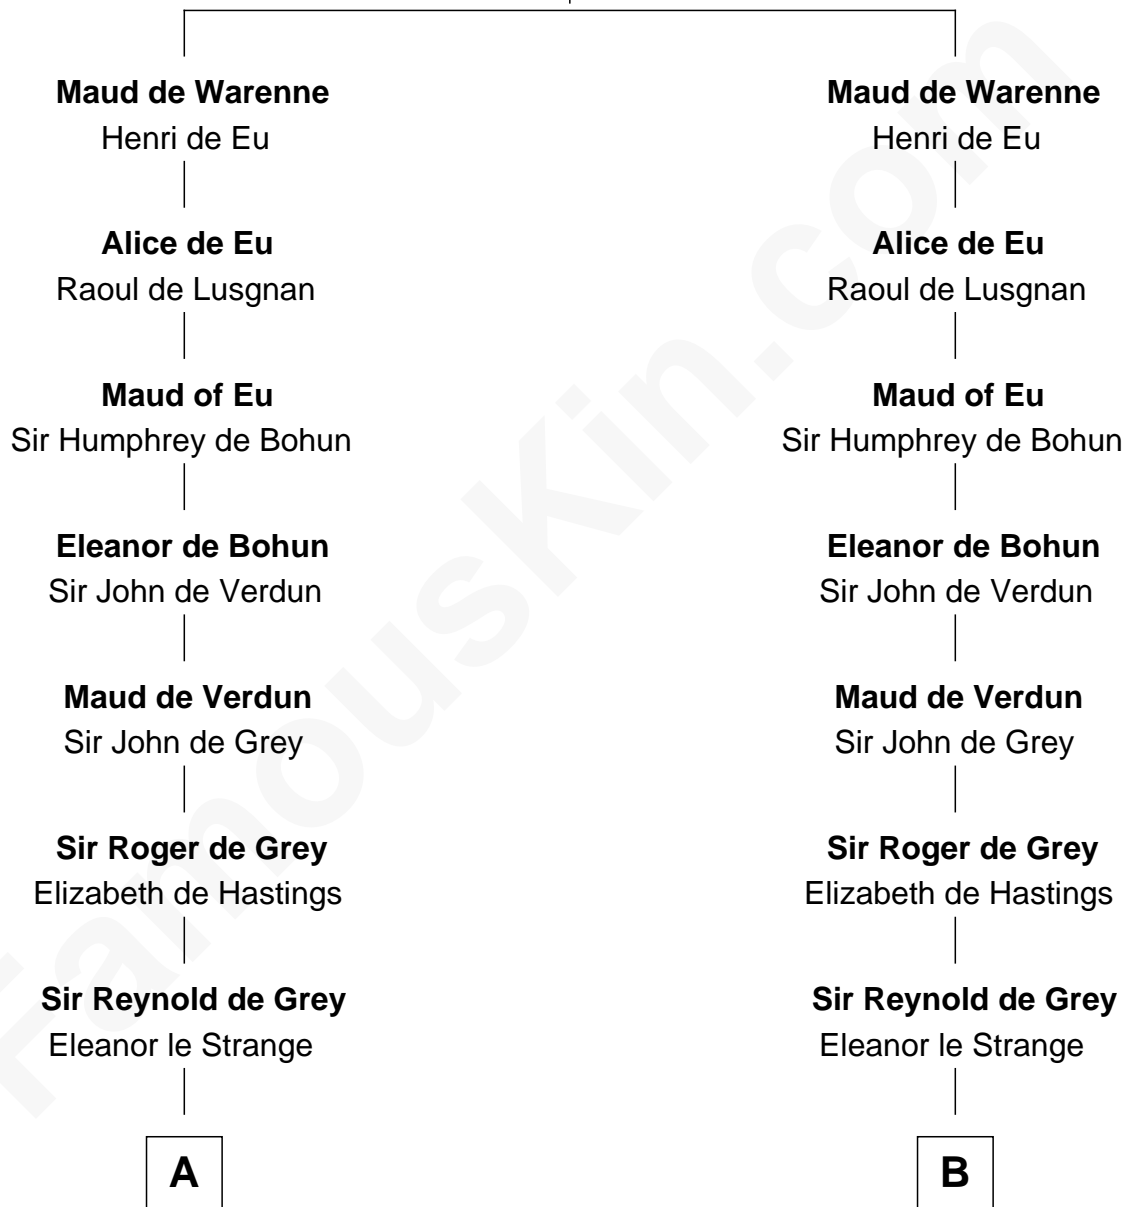

FamousKin.com

Relationship Chart of

Lt. Gen. James Brudenell

Leader of the "Charge of the Light Brigade"

19th cousin 2 times removed of

Thomas Nelson

Signer of the Declaration of Independence

Hamelin de Warenne

Isabel de Warenne

C

Elizabeth Seymour

Thomas Bruce

Elizabeth Bruce

George Brudenell

Robert Brudenell

Anne Bishopp