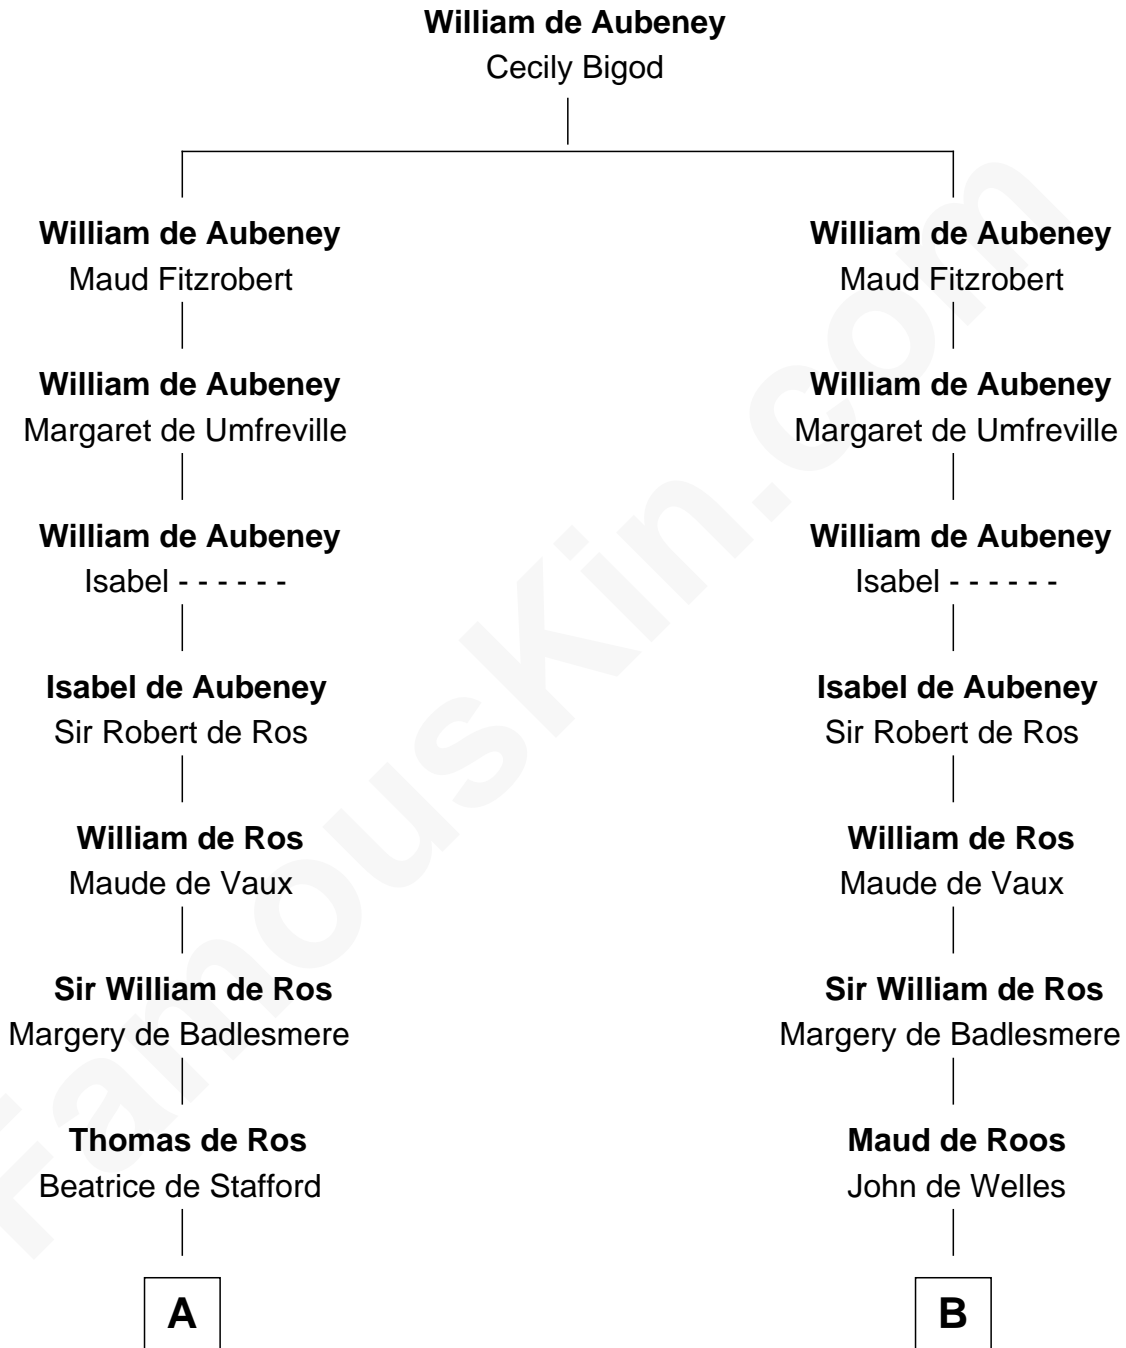

# FamousKin.com

## Relationship Chart of

**Lt. Gen. James Brudenell**

*Leader of the "Charge of the Light Brigade"*

19th cousin 2 times removed of

**Thomas Nelson**

*Signer of the Declaration of Independence*

**C**

**Sir Cecil Bishopp**  
Elizabeth Dunch

**Sir Cecil Bishopp**  
Anne Boscawen

**Anne Bishopp**  
Robert Brudenell

**Robert Brudenell**  
Penelope Anne Cooke

**Lt. Gen. James Brudenell**  
*Charge of the Light Brigade Leader*

**D**

**Margaret Reade**  
Thomas Nelson