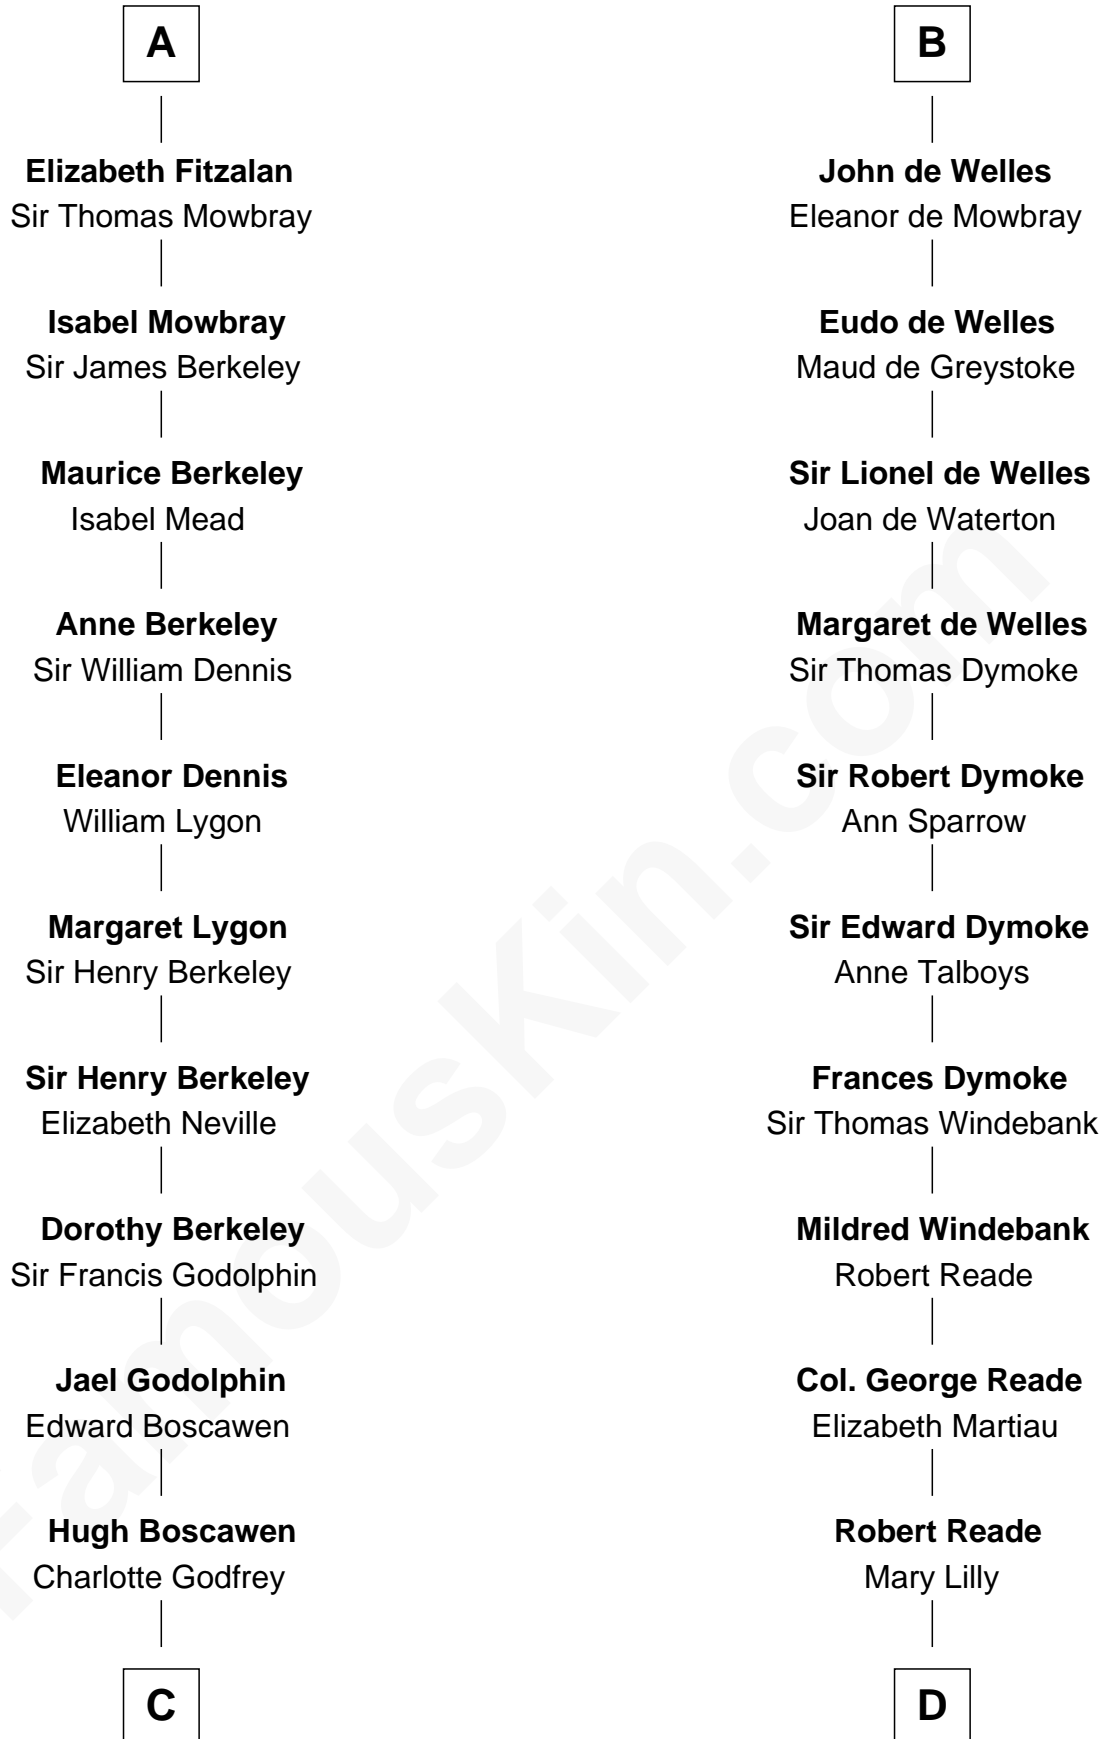

FamousKin.com

Relationship Chart of

Lt. Gen. James Brudenell

Leader of the "Charge of the Light Brigade"

19th cousin 1 time removed of

Thomas Nelson

Signer of the Declaration of Independence

Robert de Bermingham