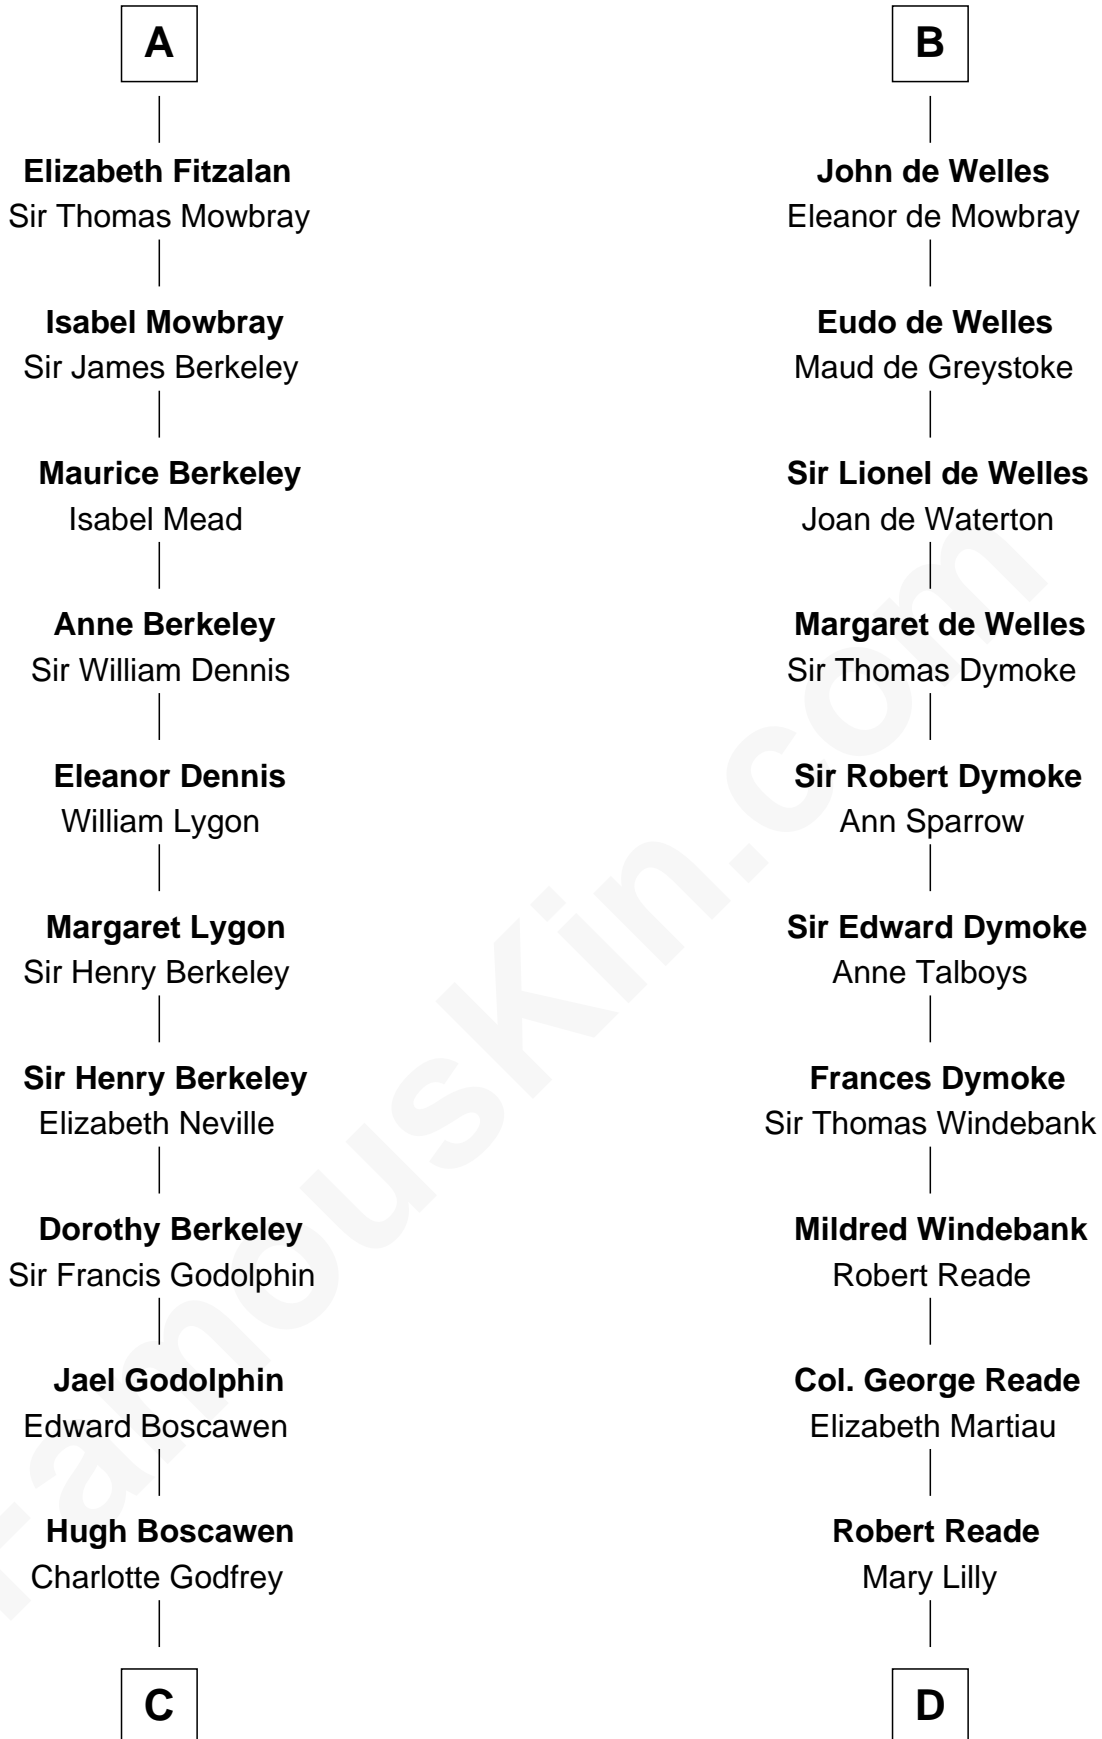

FamousKin.com

Relationship Chart of

Lt. Gen. James Brudenell

Leader of the "Charge of the Light Brigade"

19th cousin 1 time removed of

Thomas Nelson

Signer of the Declaration of Independence

C