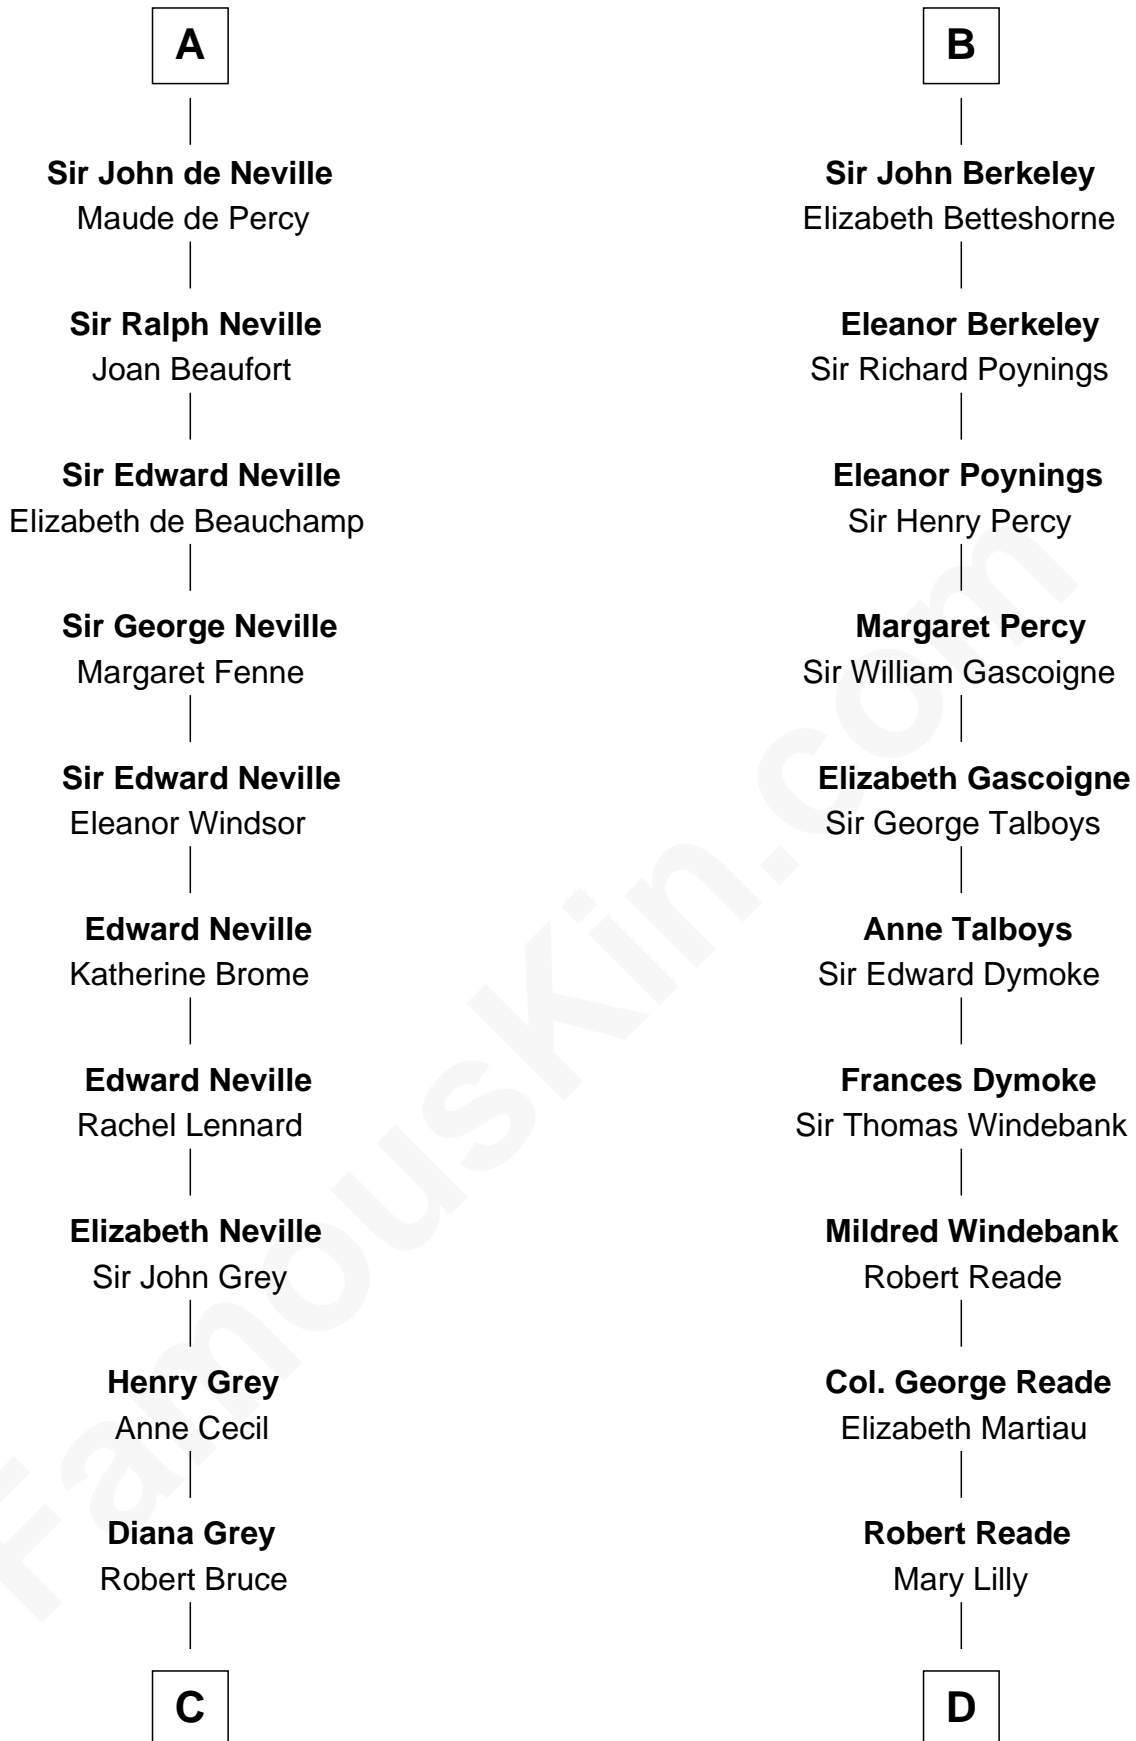

FamousKin.com

Relationship Chart of

Lt. Gen. James Brudenell

Leader of the "Charge of the Light Brigade"

19th cousin 2 times removed of

Thomas Nelson

Signer of the Declaration of Independence

C

Thomas Bruce
Elizabeth Seymour

Elizabeth Bruce
George Brudenell

Robert Brudenell
Anne Bishopp

Robert Brudenell
Penelope Anne Cooke

Lt. Gen. James Brudenell
Charge of the Light Brigade Leader

D

Margaret Reade
Thomas Nelson