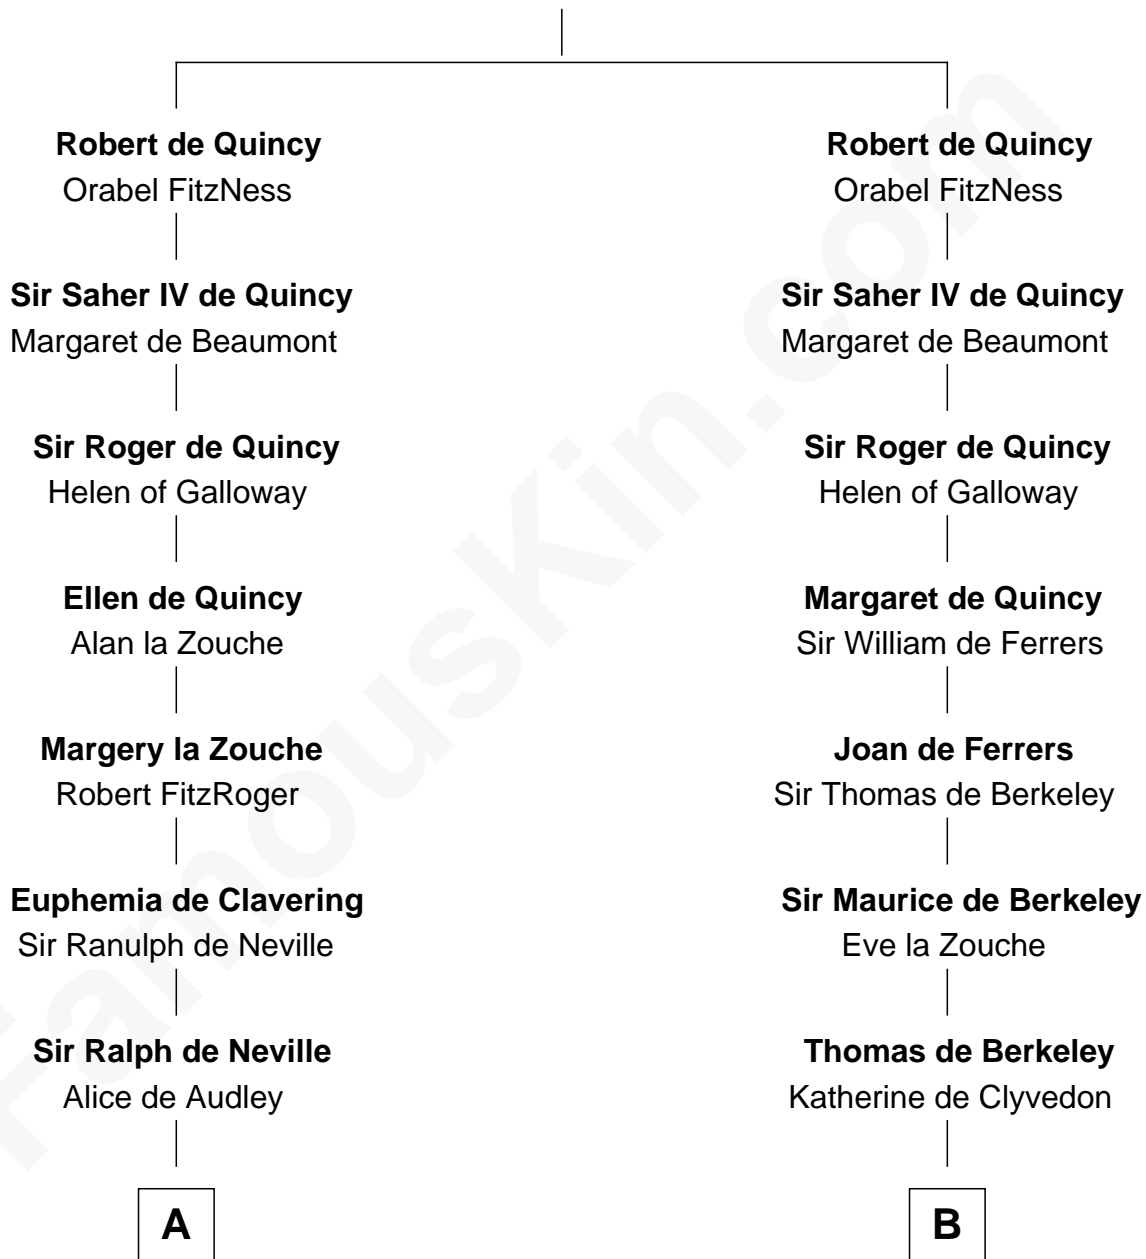

Saheer I de Quincy

Maud de St. Liz