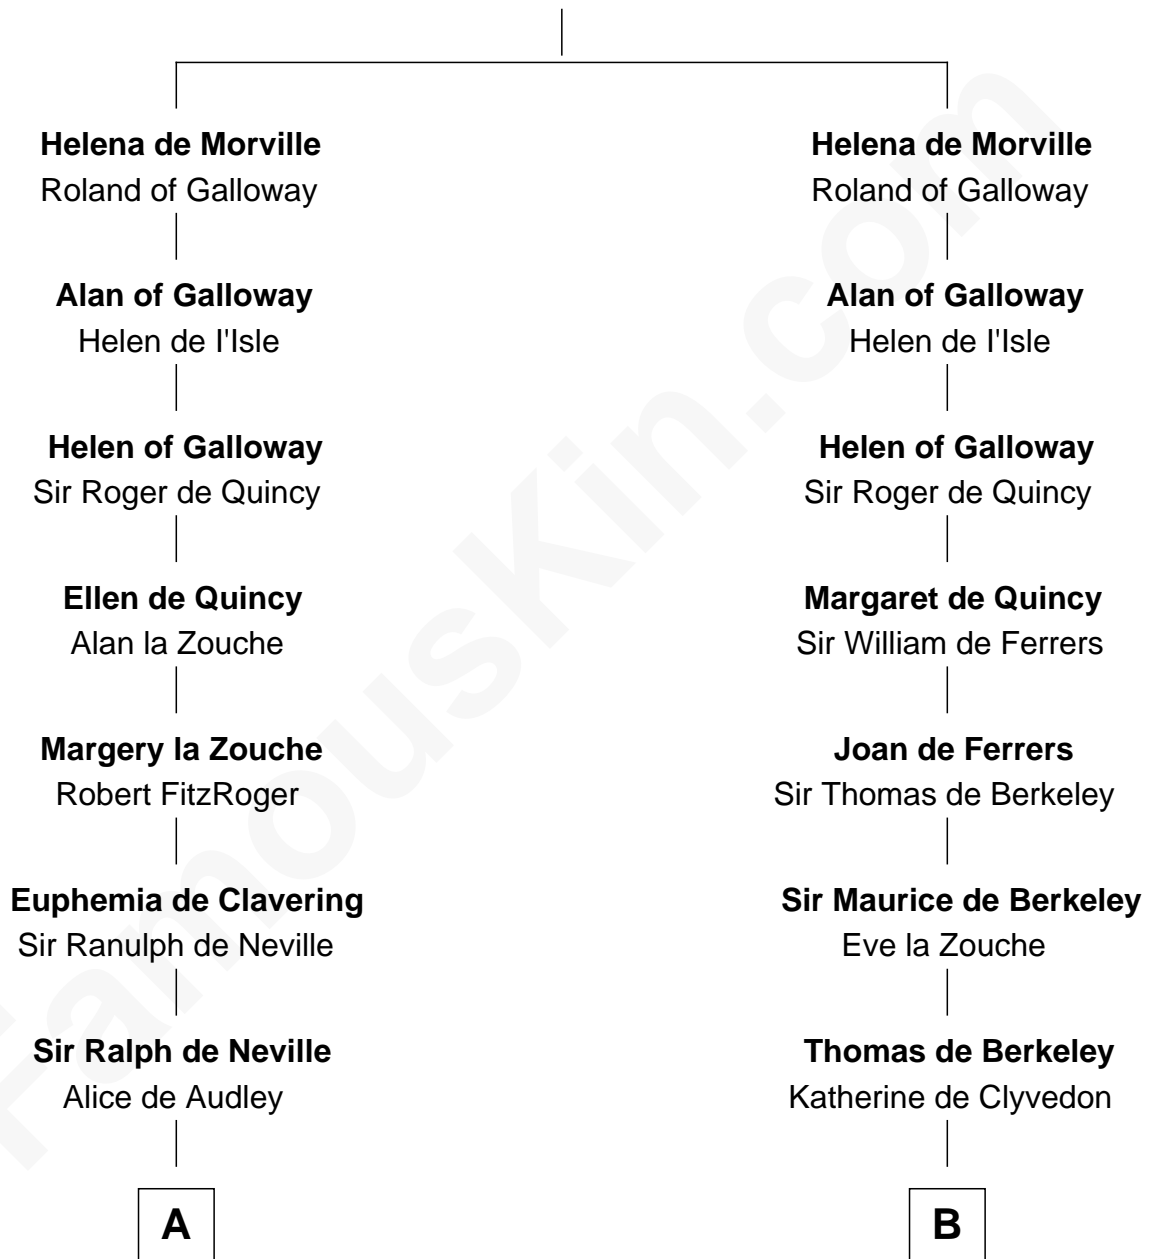

FamousKin.com

Relationship Chart of

Lt. Gen. James Brudenell

Leader of the "Charge of the Light Brigade"

19th cousin 2 times removed of

Thomas Nelson

Signer of the Declaration of Independence

Richard de Morville

Avice of Lancaster

C

Thomas Bruce
Elizabeth Seymour

Elizabeth Bruce
George Brudenell

Robert Brudenell
Anne Bishopp

Robert Brudenell
Penelope Anne Cooke

Lt. Gen. James Brudenell
Charge of the Light Brigade Leader