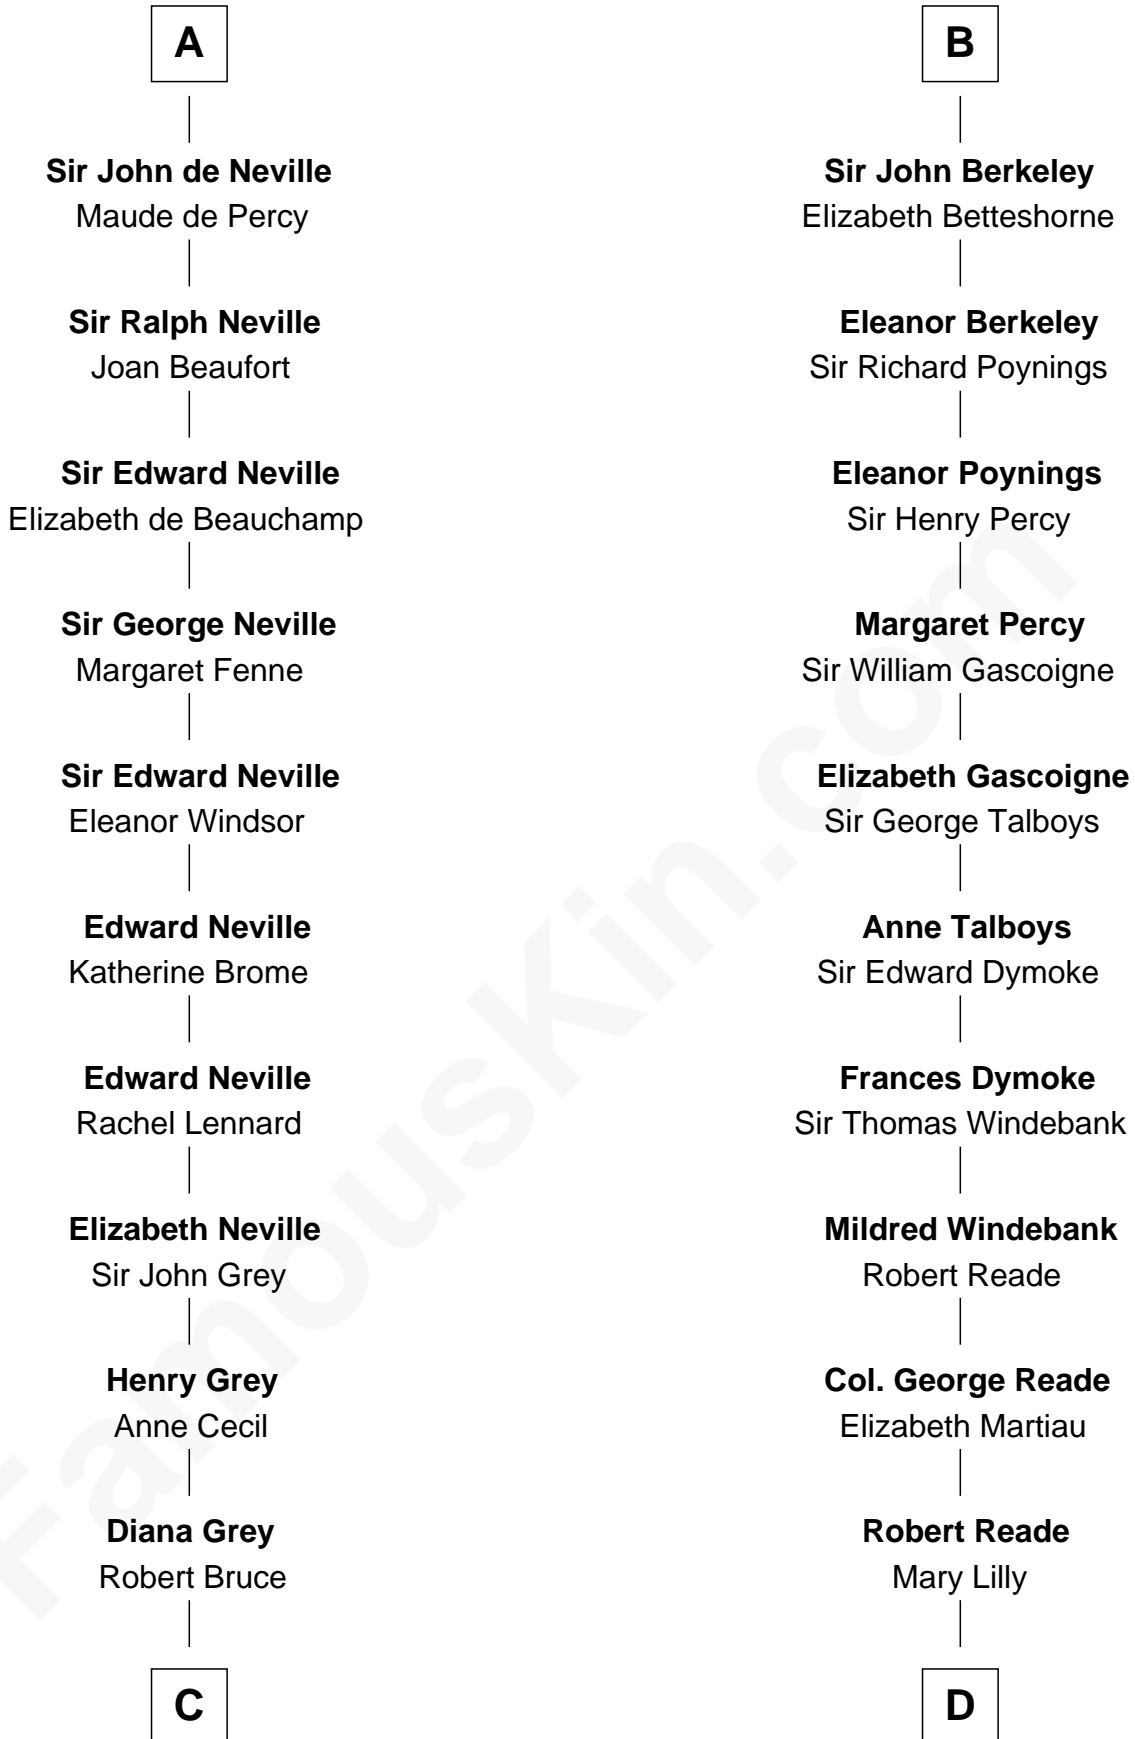

FamousKin.com

Relationship Chart of

Lt. Gen. James Brudenell

Leader of the "Charge of the Light Brigade"

19th cousin 2 times removed of

Thomas Nelson

Signer of the Declaration of Independence

Richard de Morville

Avice of Lancaster

C

Thomas Bruce
Elizabeth Seymour

Elizabeth Bruce
George Brudenell

Robert Brudenell
Anne Bishopp

Robert Brudenell
Penelope Anne Cooke

Lt. Gen. James Brudenell
Charge of the Light Brigade Leader