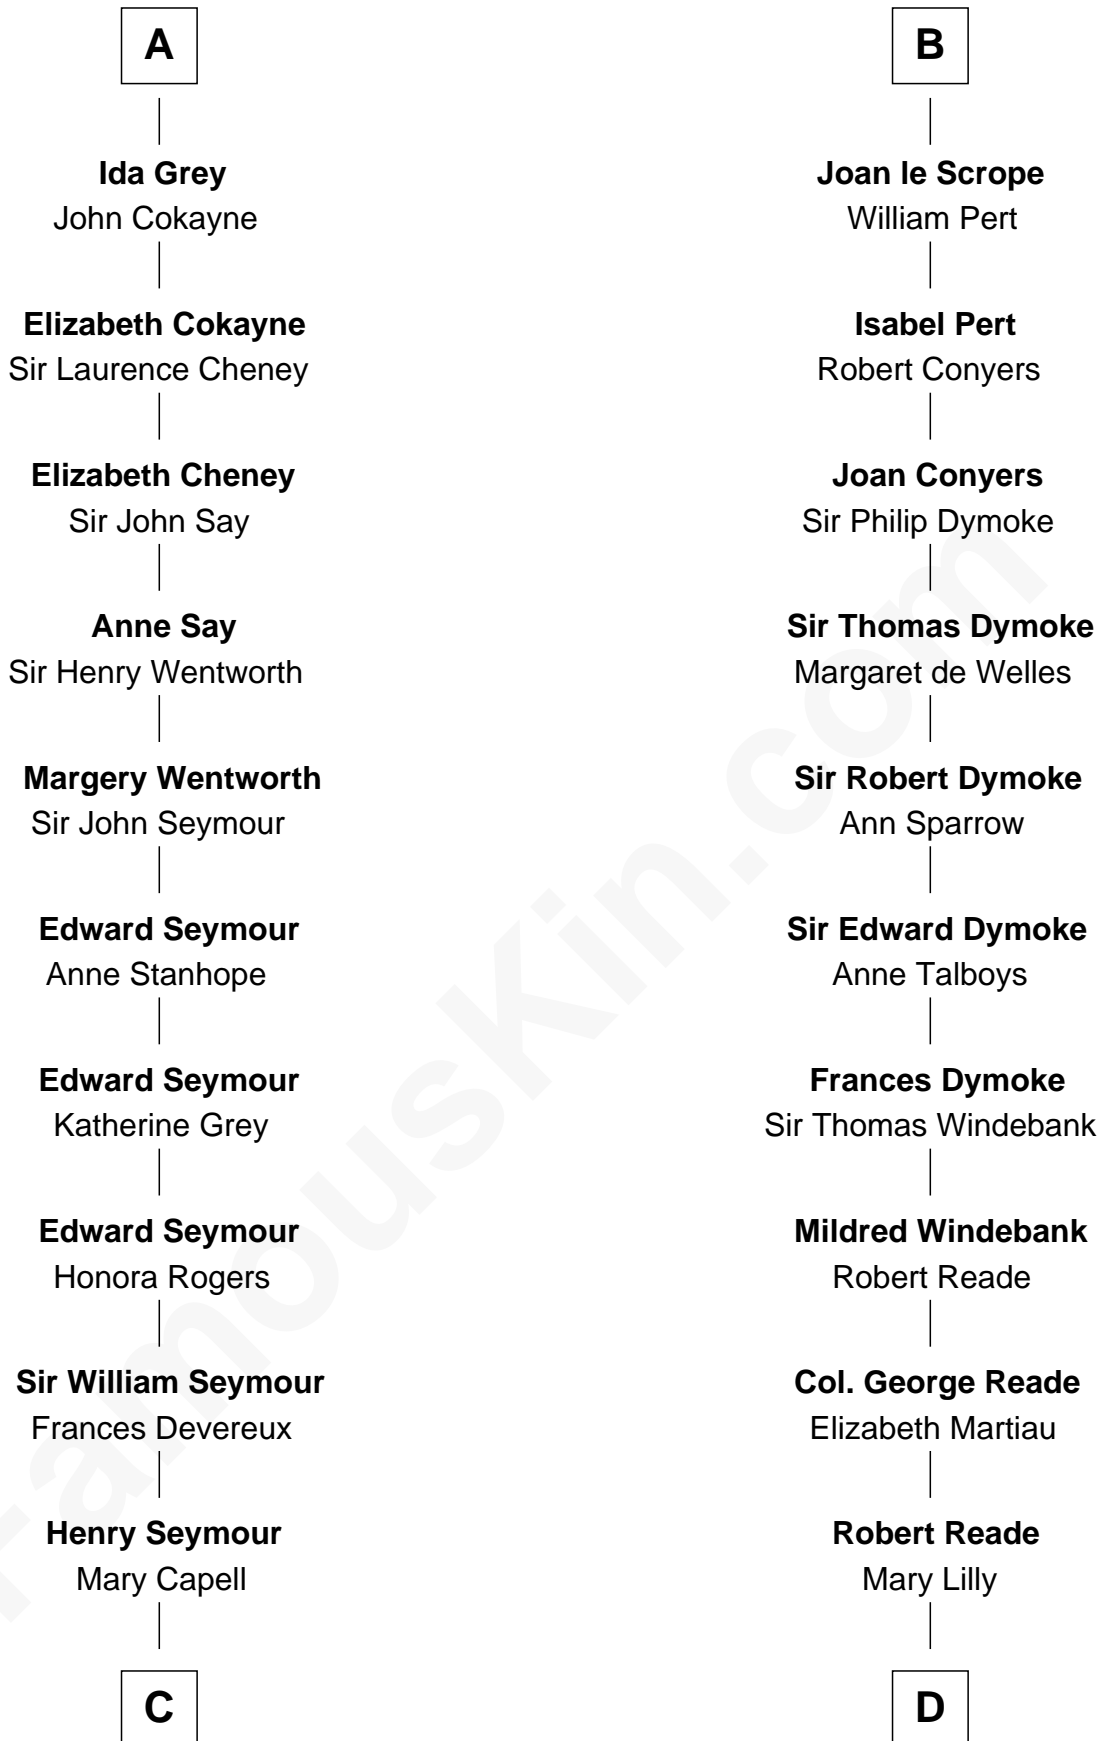

FamousKin.com

Relationship Chart of

Lt. Gen. James Brudenell

Leader of the "Charge of the Light Brigade"

19th cousin 2 times removed of

Thomas Nelson

Signer of the Declaration of Independence

C

Elizabeth Seymour

Thomas Bruce

Elizabeth Bruce

George Brudenell

Robert Brudenell

Anne Bishopp

Robert Brudenell

Penelope Anne Cooke