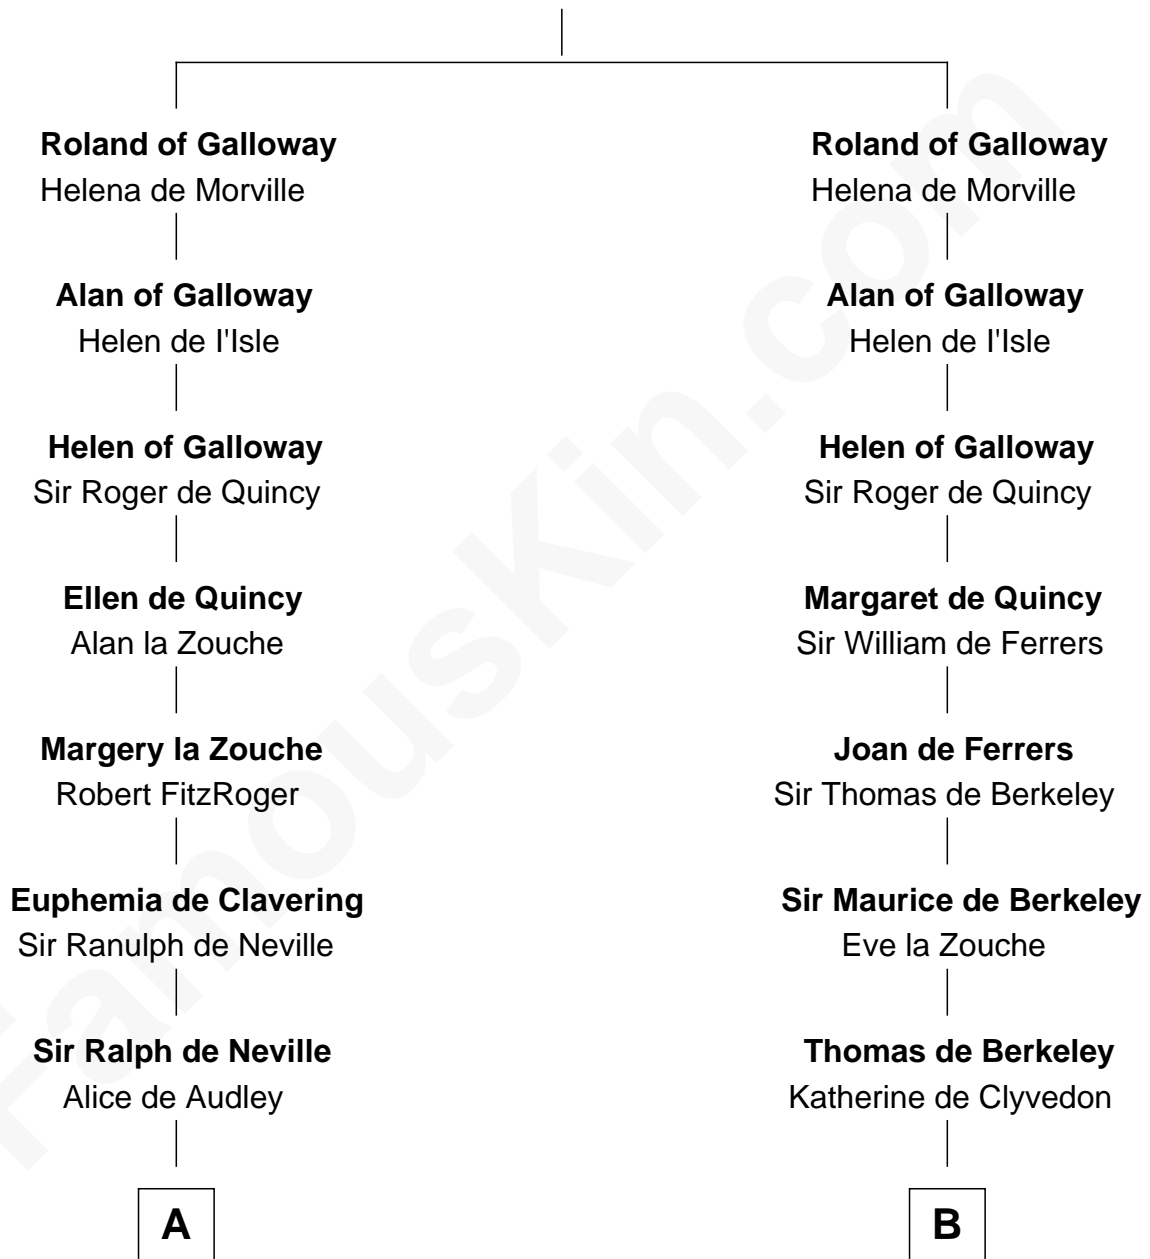

FamousKin.com

Relationship Chart of

Lt. Gen. James Brudenell

Leader of the "Charge of the Light Brigade"

19th cousin 2 times removed of

Thomas Nelson

Signer of the Declaration of Independence

Uhtred of Galloway

Gunnild of Dunbar

C

Thomas Bruce
Elizabeth Seymour

Elizabeth Bruce
George Brudenell

Robert Brudenell
Anne Bishopp

Robert Brudenell
Penelope Anne Cooke

Lt. Gen. James Brudenell
Charge of the Light Brigade Leader