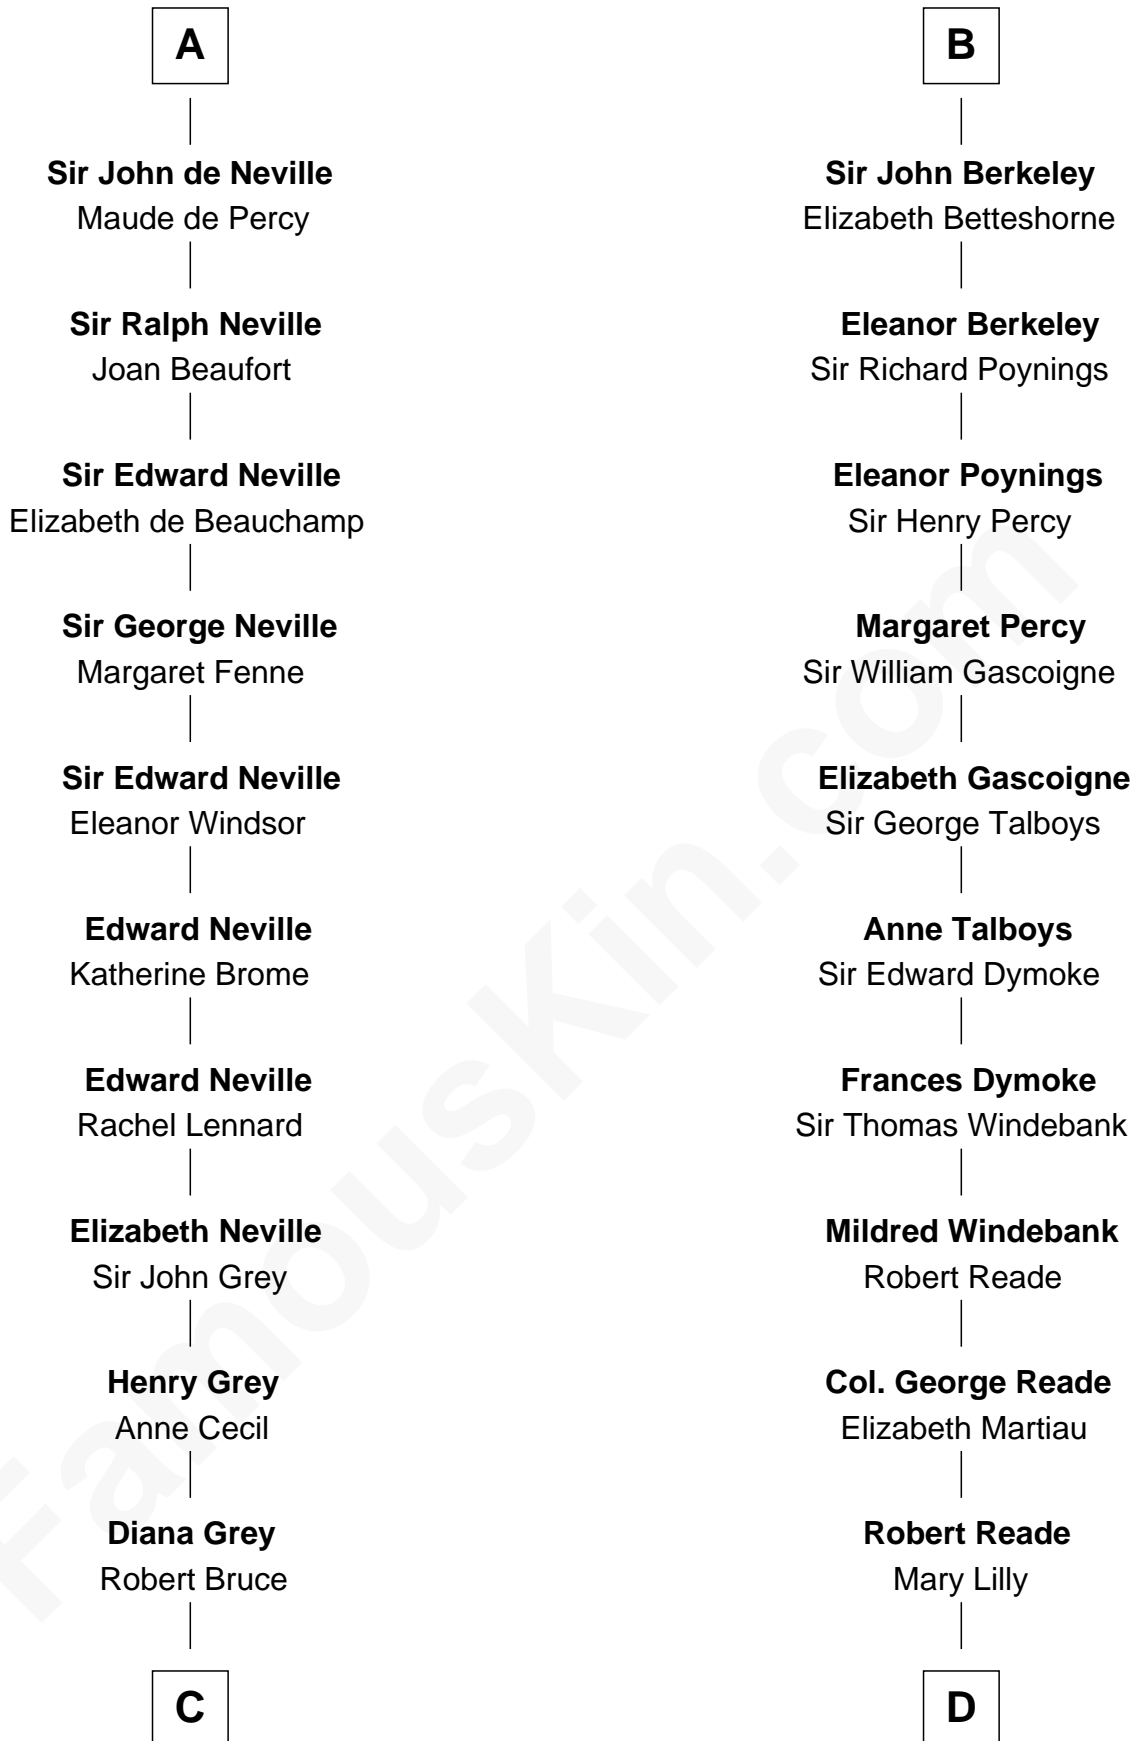

FamousKin.com

Relationship Chart of

Lt. Gen. James Brudenell

Leader of the "Charge of the Light Brigade"

19th cousin 2 times removed of

Thomas Nelson

Signer of the Declaration of Independence

Uhtred of Galloway

Gunnild of Dunbar

C

Thomas Bruce
Elizabeth Seymour

Elizabeth Bruce
George Brudenell

Robert Brudenell
Anne Bishopp

Robert Brudenell
Penelope Anne Cooke

Lt. Gen. James Brudenell
Charge of the Light Brigade Leader