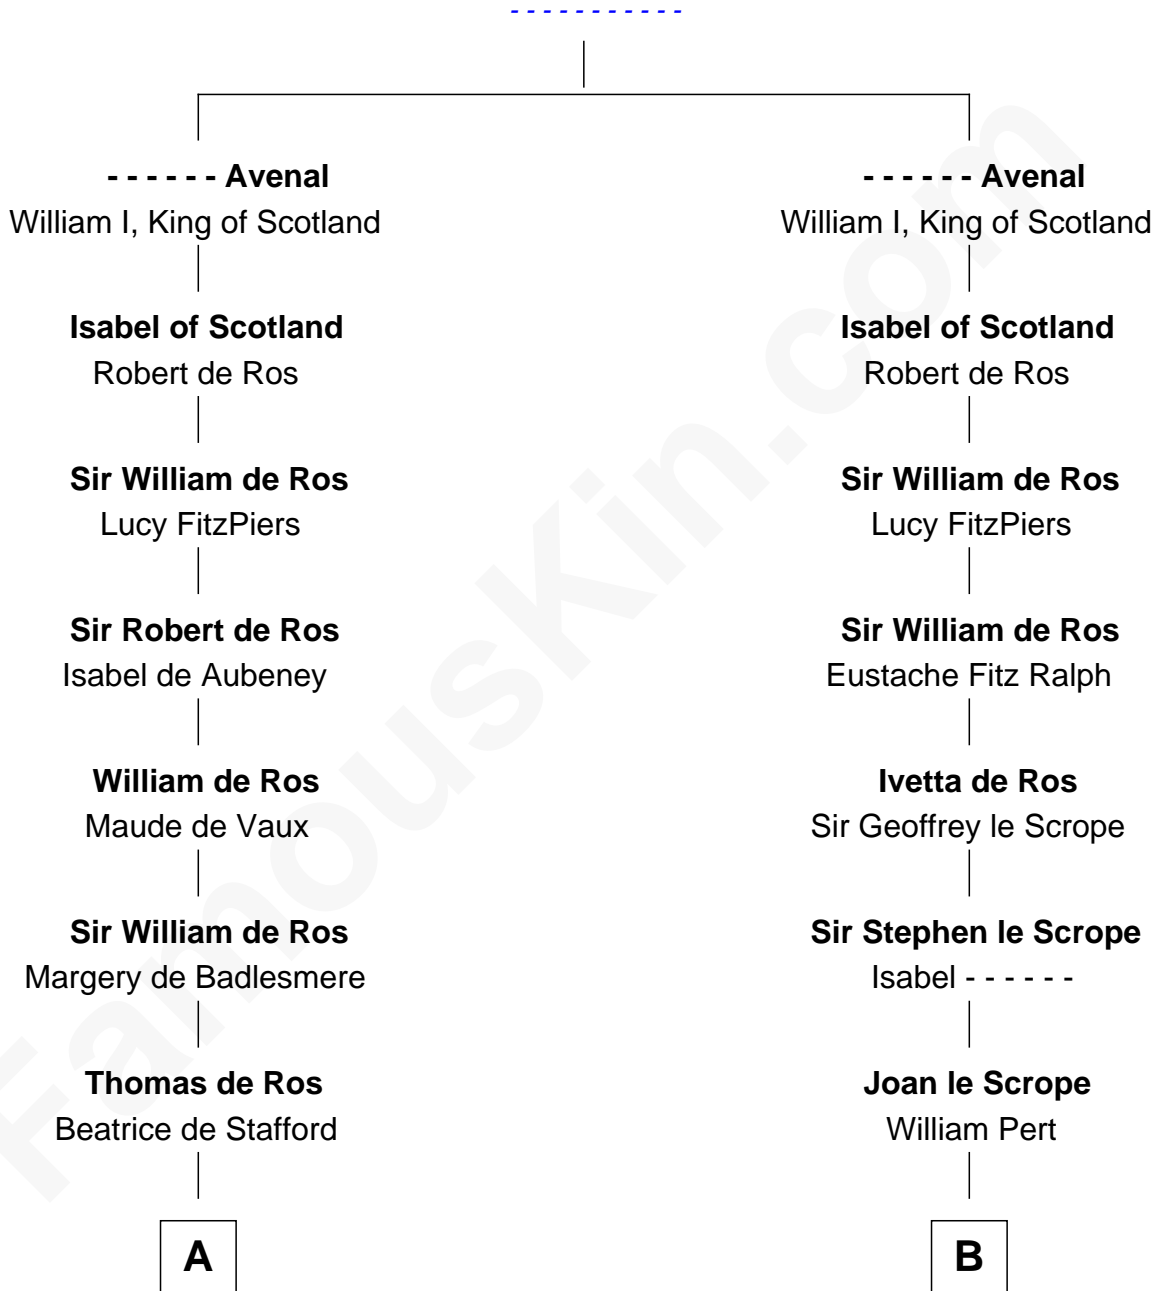

FamousKin.com

Relationship Chart of

Lt. Gen. James Brudenell

Leader of the "Charge of the Light Brigade"

18th cousin 3 times removed of

Thomas Nelson

Signer of the Declaration of Independence

Richard Avenal

C

Sir Cecil Bishopp
Elizabeth Dunch

Sir Cecil Bishopp
Anne Boscawen

Anne Bishopp
Robert Brudenell

Robert Brudenell
Penelope Anne Cooke

Lt. Gen. James Brudenell
Charge of the Light Brigade Leader

D

William Nelson
Elizabeth Burwell

Thomas Nelson
Signer of Declaration of Independence

FamousKin.com