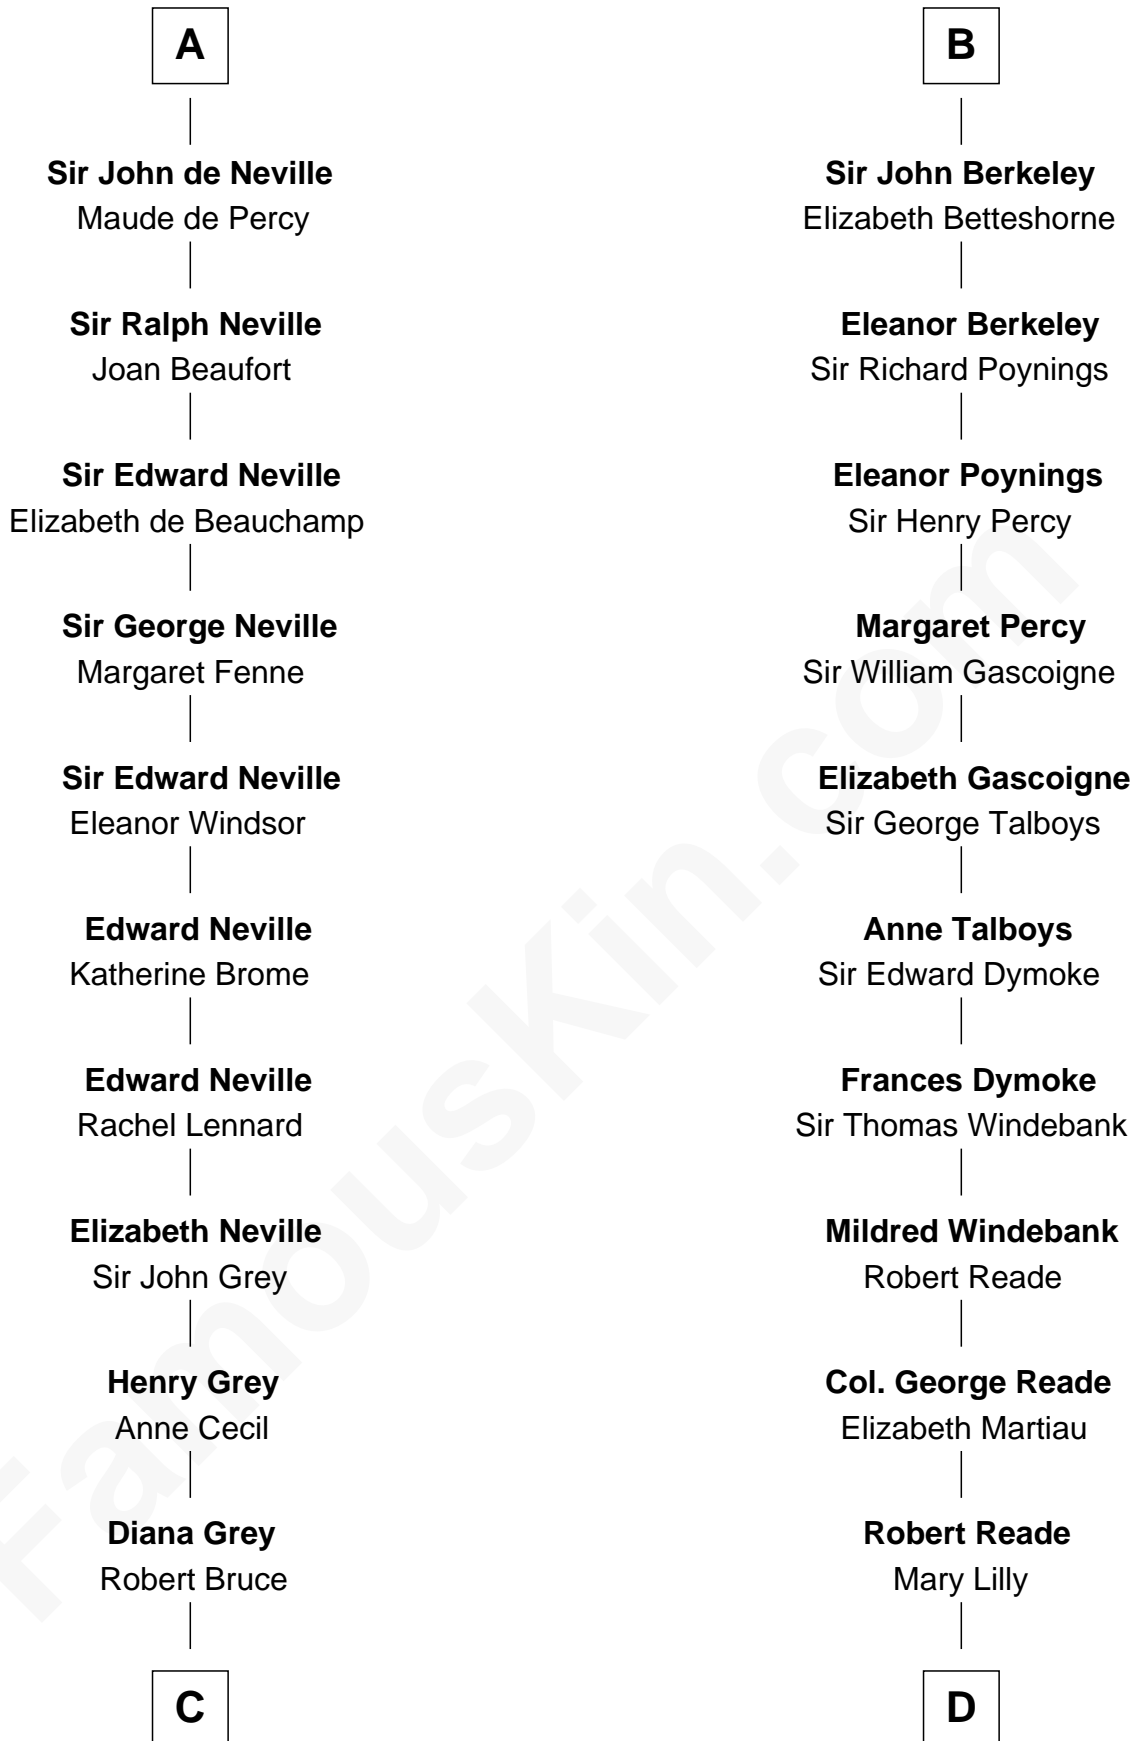

FamousKin.com

Relationship Chart of

Lt. Gen. James Brudenell

Leader of the "Charge of the Light Brigade"

19th cousin 2 times removed of

Thomas Nelson

Signer of the Declaration of Independence

Hugh de Grantmesnil

C

Thomas Bruce
Elizabeth Seymour

Elizabeth Bruce
George Brudenell

Robert Brudenell
Anne Bishopp

Robert Brudenell
Penelope Anne Cooke

Lt. Gen. James Brudenell
Charge of the Light Brigade Leader

D

Margaret Reade
Thomas Nelson