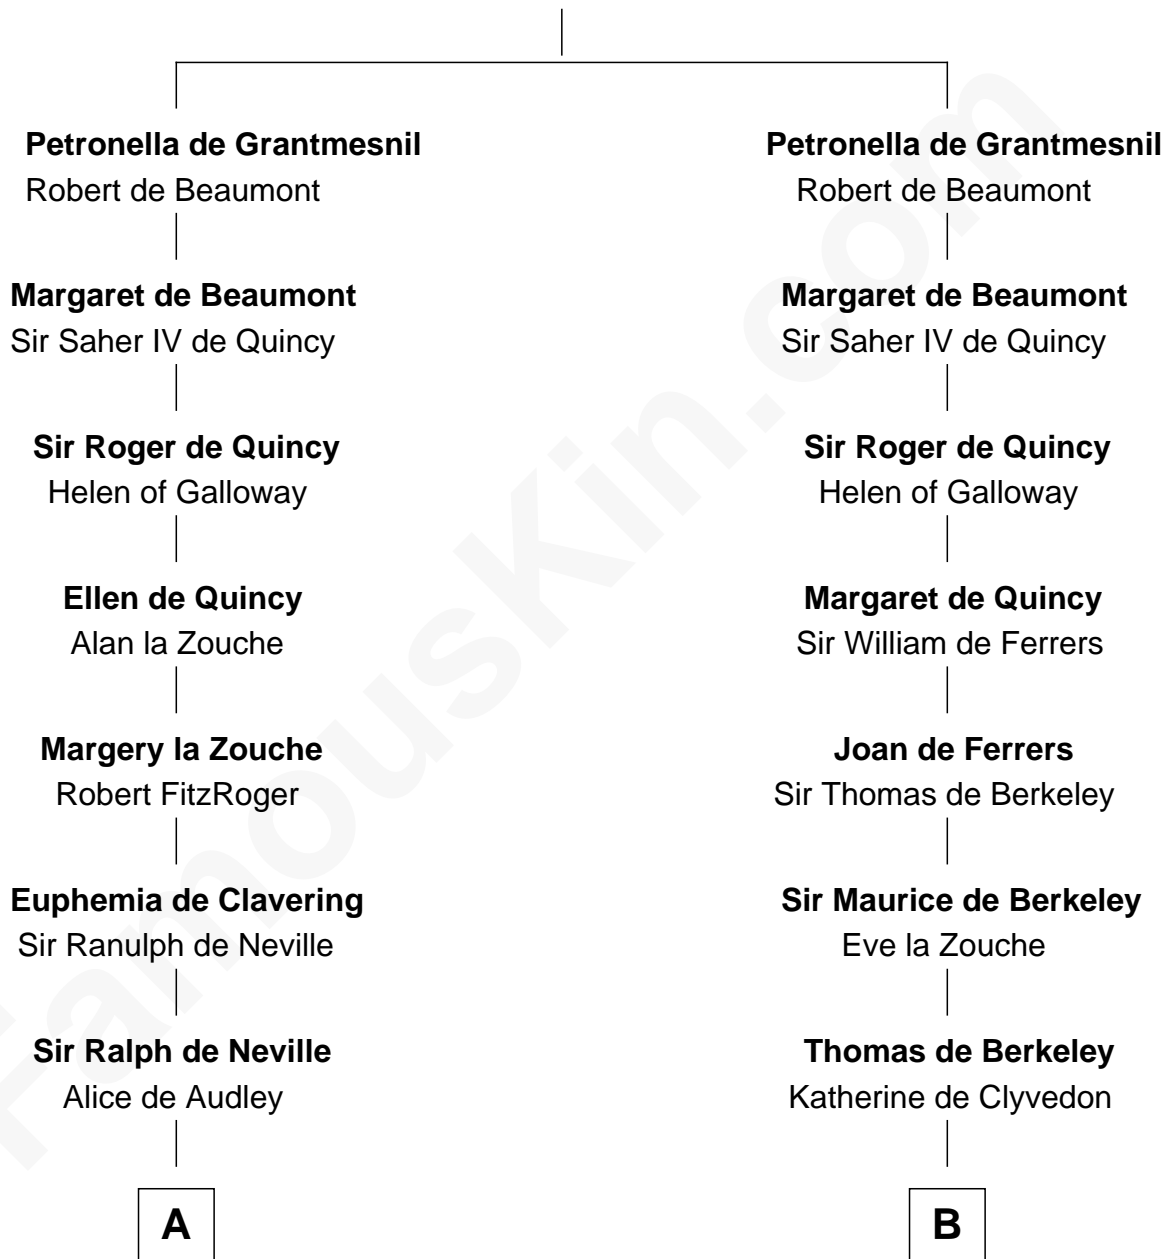

FamousKin.com

Relationship Chart of

Lt. Gen. James Brudenell

Leader of the "Charge of the Light Brigade"

19th cousin 2 times removed of

Thomas Nelson

Signer of the Declaration of Independence

Hugh de Grantmesnil

C

Thomas Bruce
Elizabeth Seymour

Elizabeth Bruce
George Brudenell

Robert Brudenell
Anne Bishopp

Robert Brudenell
Penelope Anne Cooke

Lt. Gen. James Brudenell
Charge of the Light Brigade Leader

D

Margaret Reade
Thomas Nelson