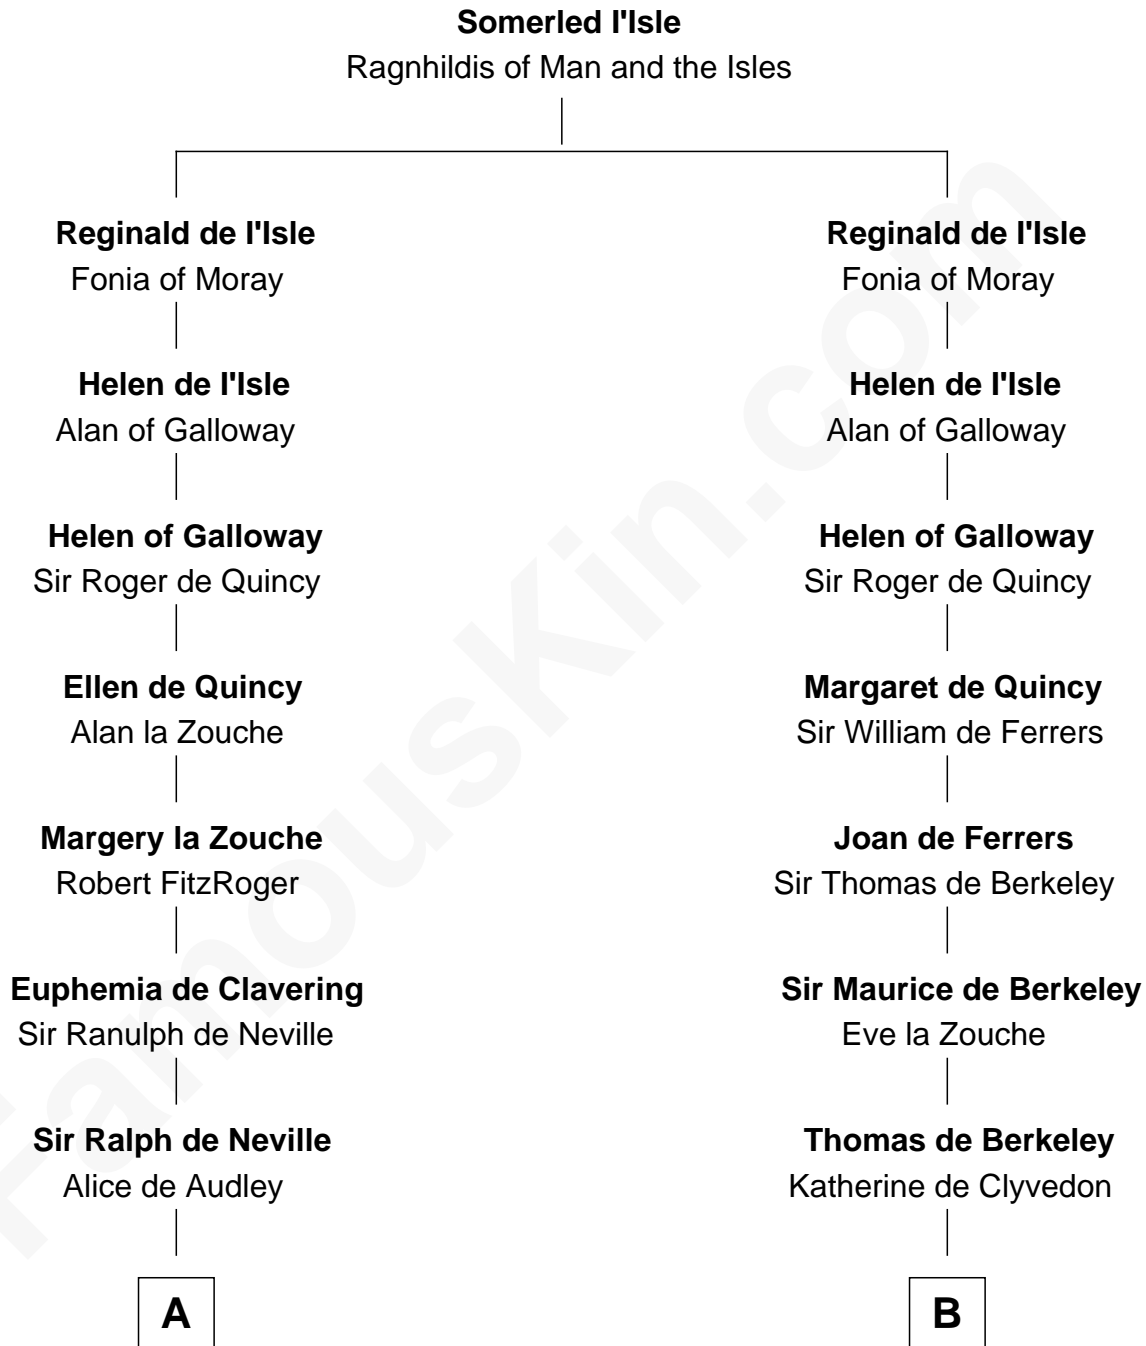

FamousKin.com

Relationship Chart of

Lt. Gen. James Brudenell

Leader of the "Charge of the Light Brigade"

19th cousin 2 times removed of

Thomas Nelson

Signer of the Declaration of Independence

C

Thomas Bruce
Elizabeth Seymour

Elizabeth Bruce
George Brudenell

Robert Brudenell
Anne Bishopp

Robert Brudenell
Penelope Anne Cooke

Lt. Gen. James Brudenell
Charge of the Light Brigade Leader

D

Margaret Reade
Thomas Nelson