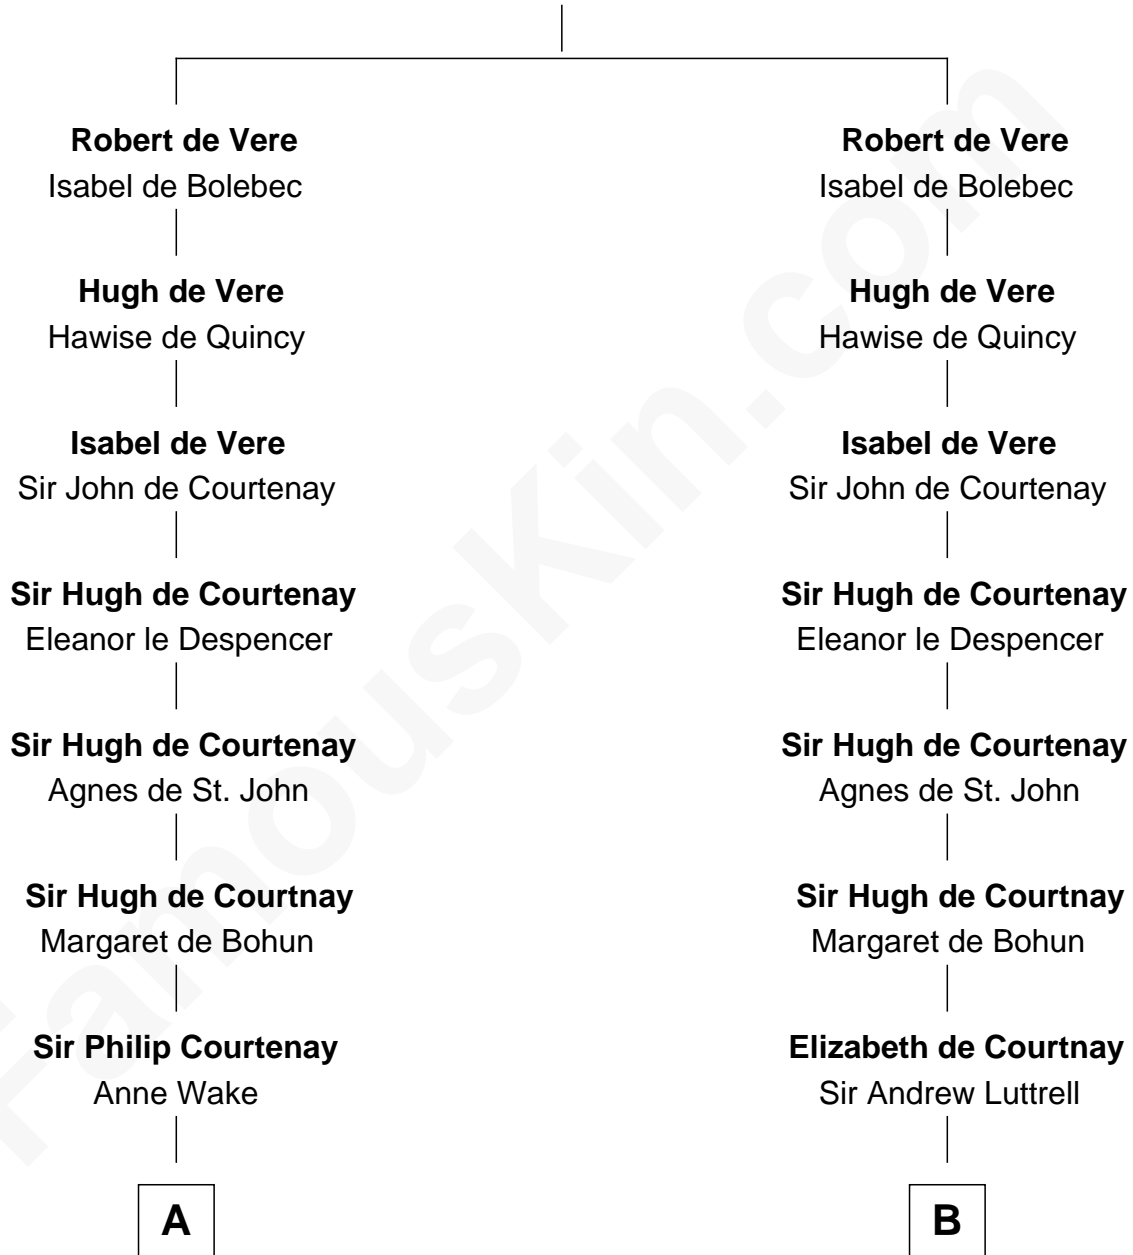

FamousKin.com

Relationship Chart of

Lt. Gen. James Brudenell

Leader of the "Charge of the Light Brigade"

19th cousin 2 times removed of

Thomas Nelson

Signer of the Declaration of Independence

Aubrey de Vere

Agnes de Essex

C

Sir Thomas Twysden

Catherine Wythens

Catherine Twysden

George Cooke

George John Cooke

Penelope Bowyer