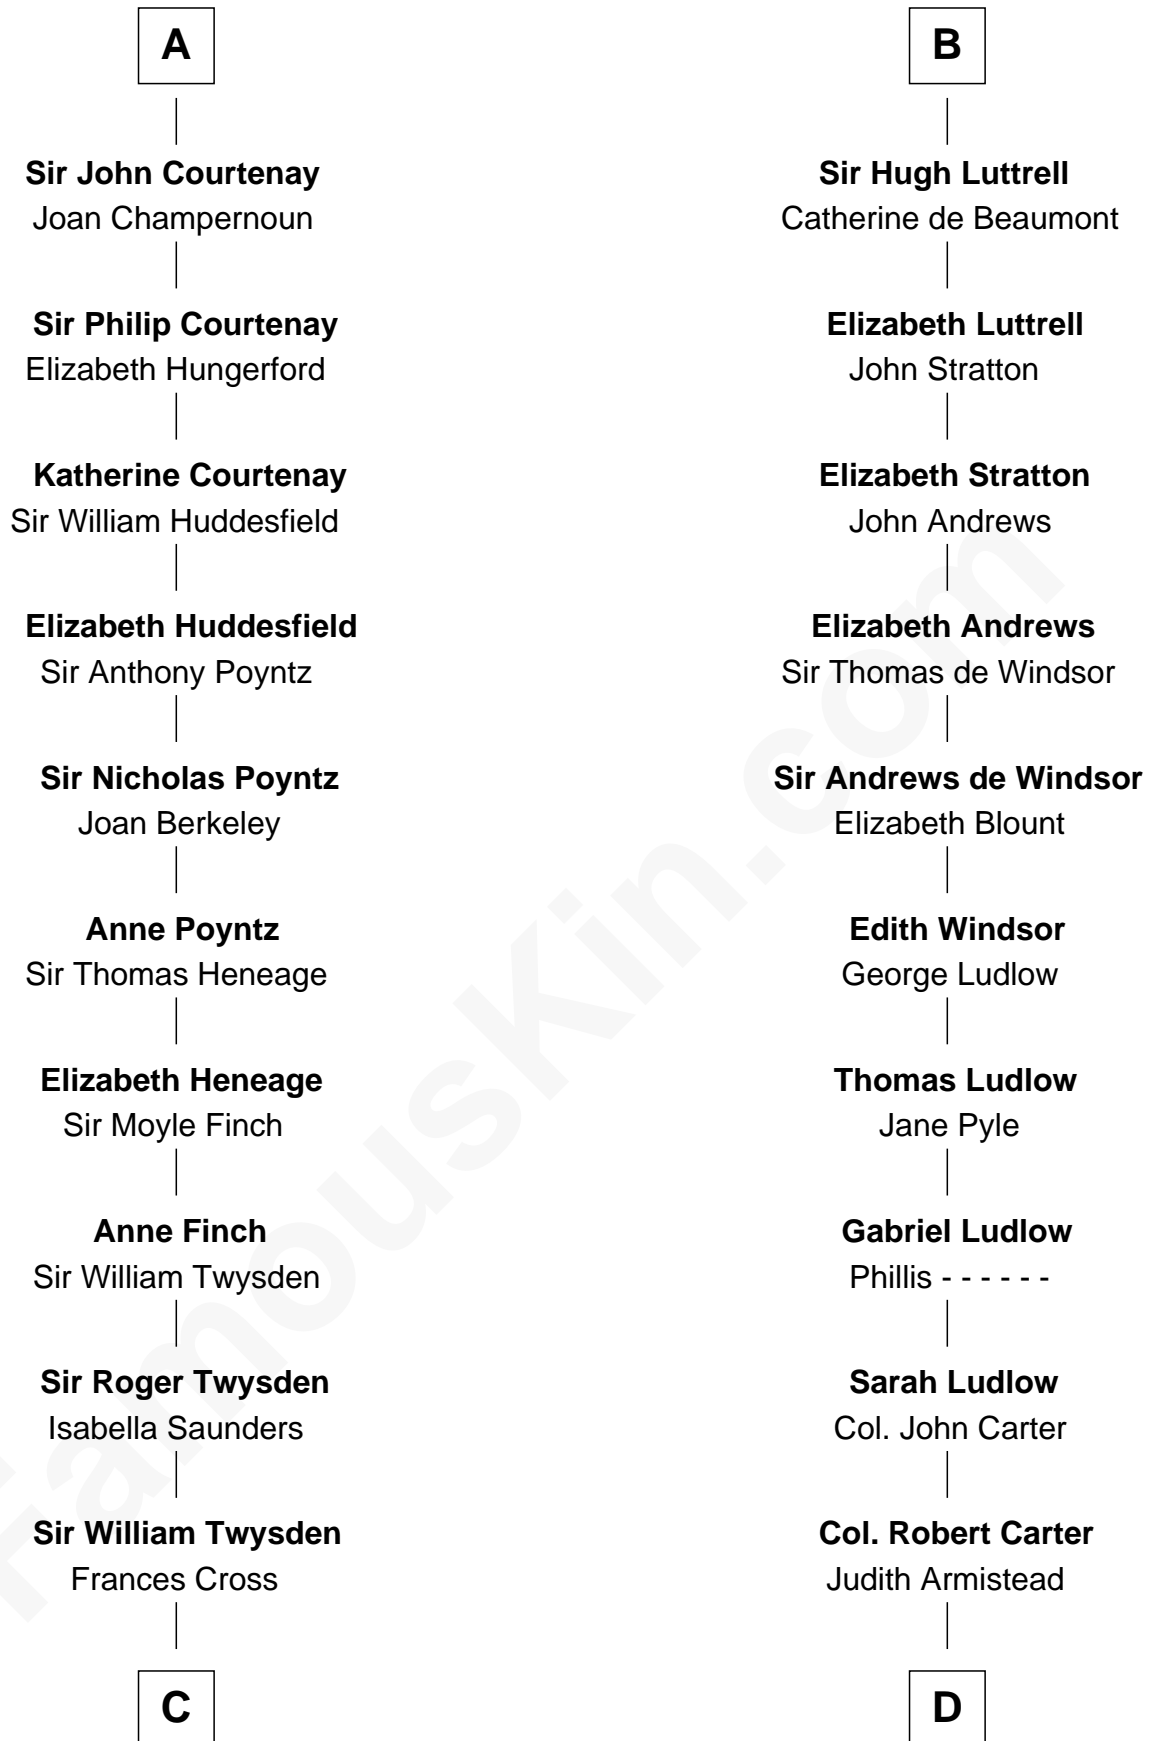

FamousKin.com

Relationship Chart of

Lt. Gen. James Brudenell

Leader of the "Charge of the Light Brigade"

19th cousin 2 times removed of

Thomas Nelson

Signer of the Declaration of Independence

Aubrey de Vere

Agnes de Essex

C

Sir Thomas Twysden

Catherine Wythens

Catherine Twysden

George Cooke

George John Cooke

Penelope Bowyer