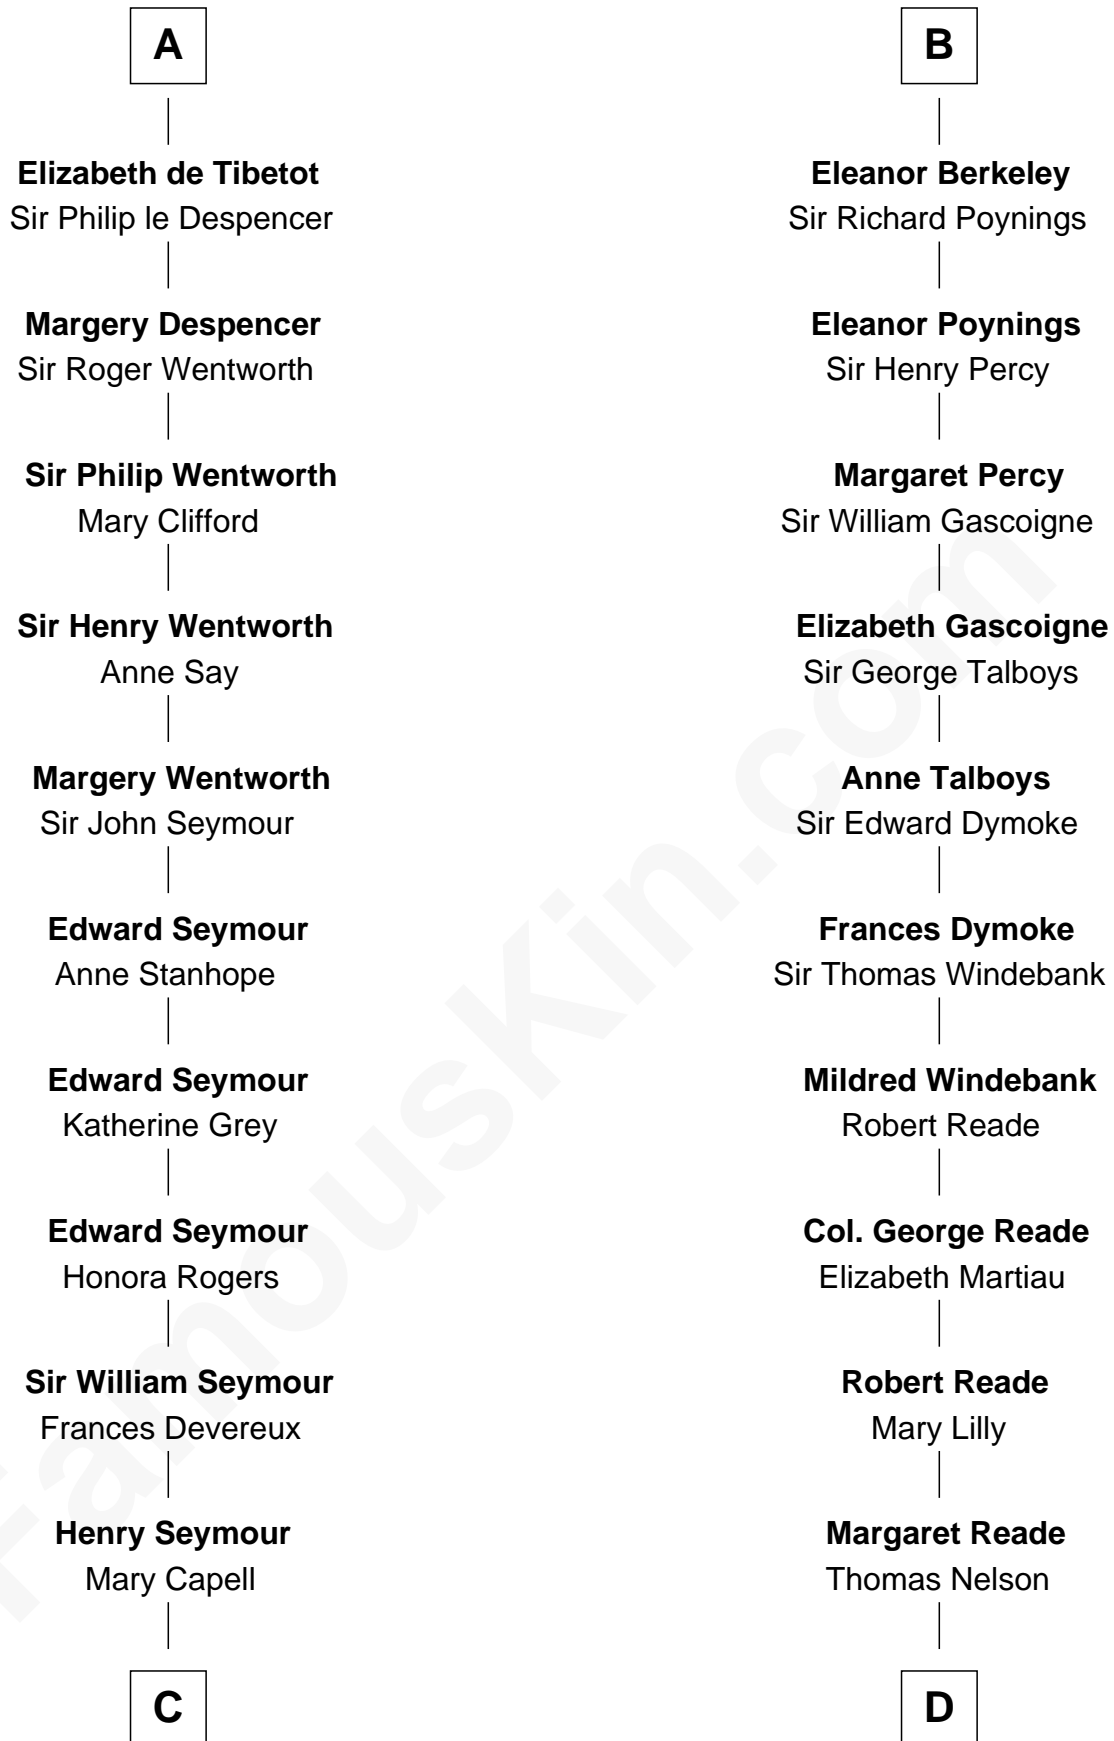

FamousKin.com

Relationship Chart of

Lt. Gen. James Brudenell

Leader of the "Charge of the Light Brigade"

18th cousin 3 times removed of

Thomas Nelson

Signer of the Declaration of Independence

C

Elizabeth Seymour

Thomas Bruce

Elizabeth Bruce

George Brudenell

Robert Brudenell

Anne Bishopp

Robert Brudenell

Penelope Anne Cooke