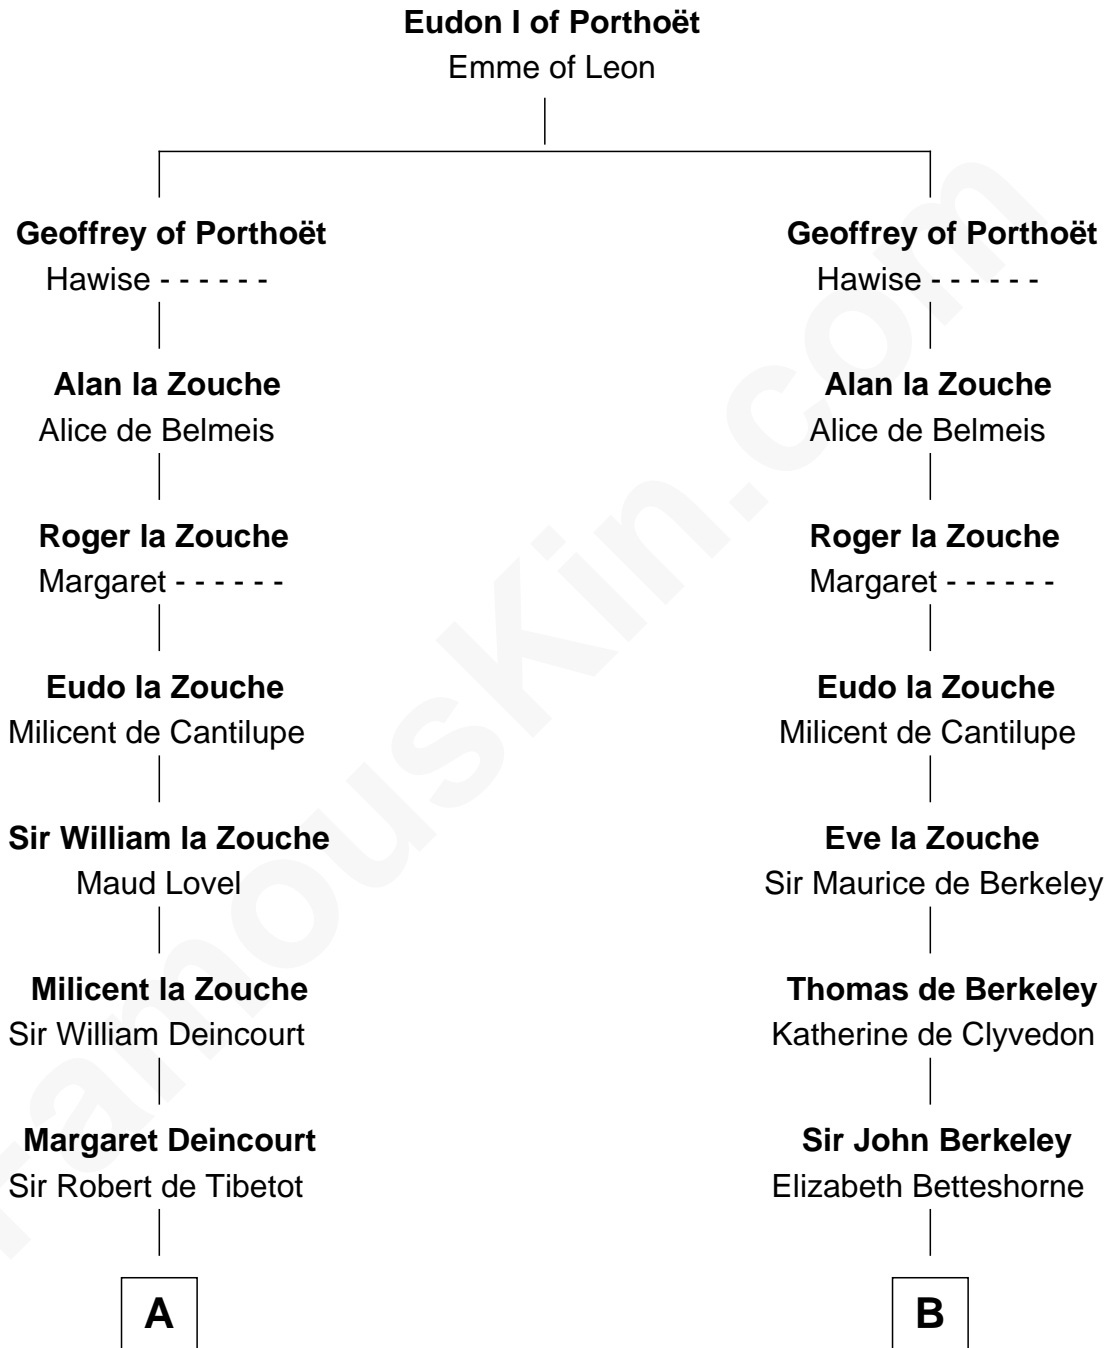

FamousKin.com

Relationship Chart of

Lt. Gen. James Brudenell

Leader of the "Charge of the Light Brigade"

18th cousin 3 times removed of

Thomas Nelson

Signer of the Declaration of Independence

C

Elizabeth Seymour

Thomas Bruce

Elizabeth Bruce

George Brudenell

Robert Brudenell

Anne Bishopp

Robert Brudenell

Penelope Anne Cooke