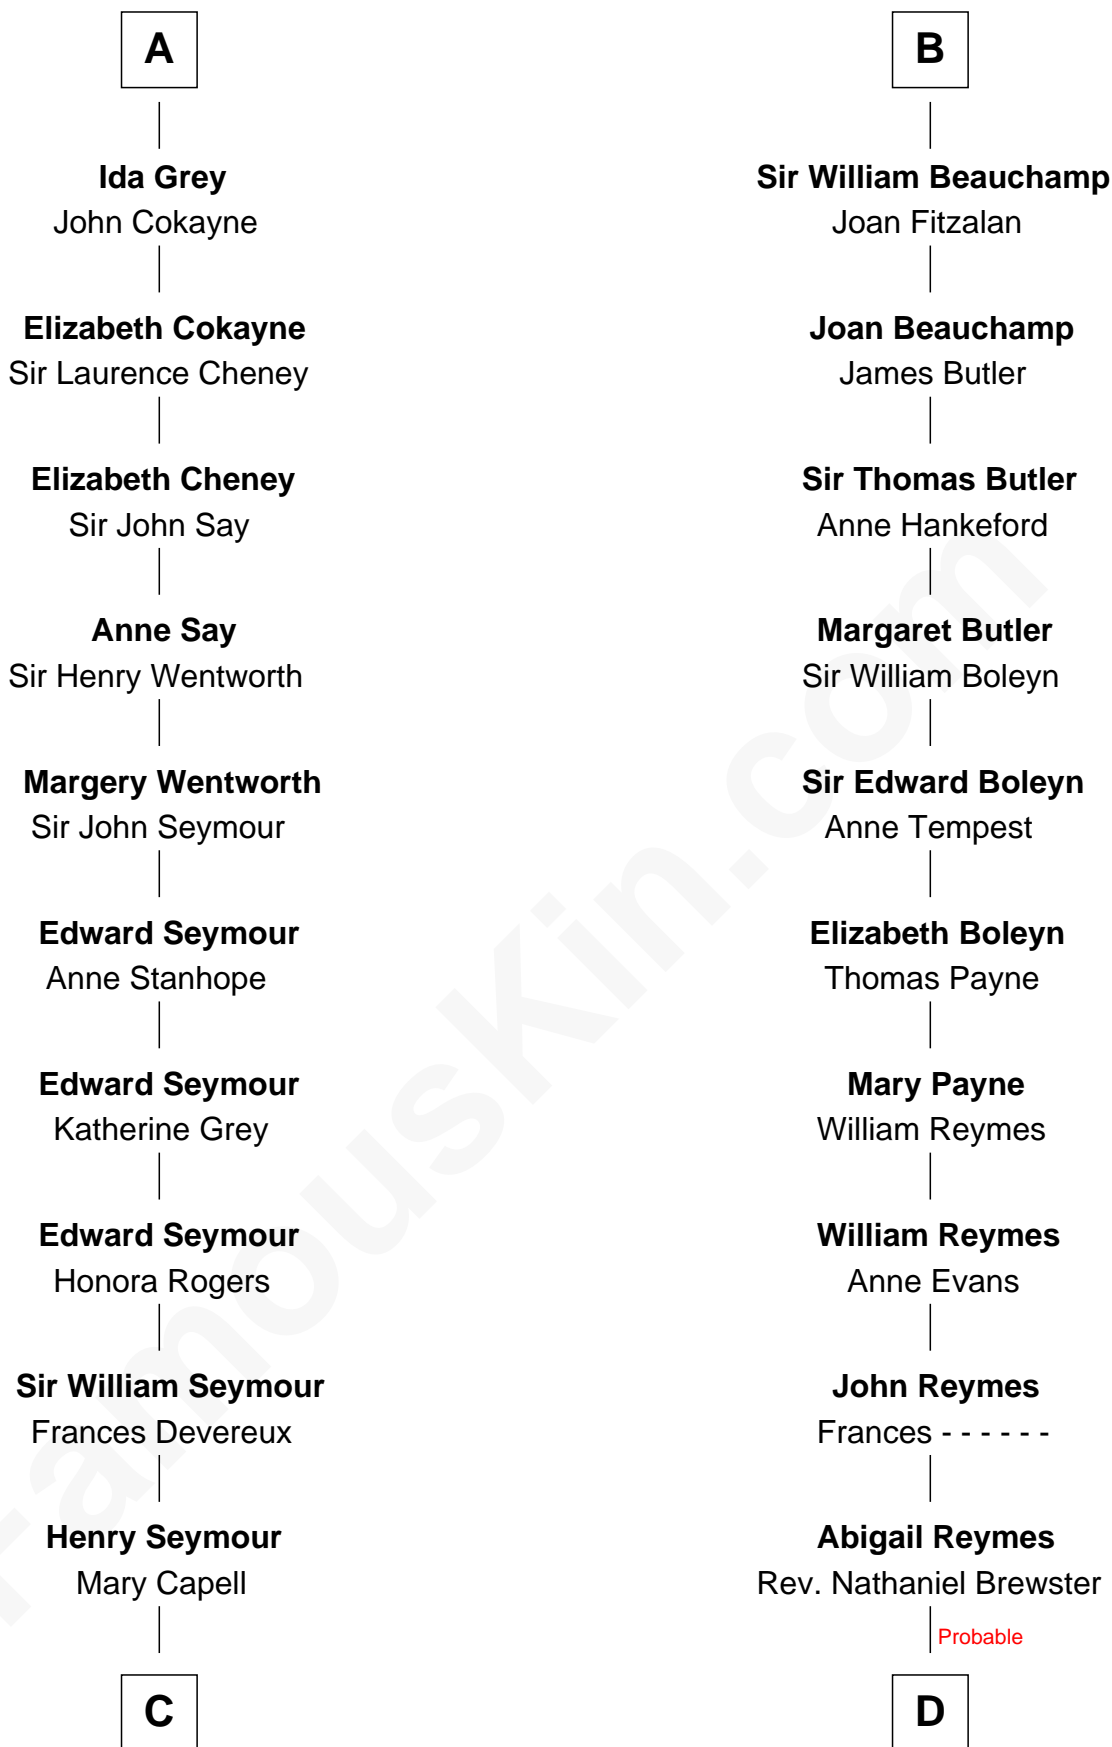

FamousKin.com

Relationship Chart of

Lt. Gen. James Brudenell

Leader of the "Charge of the Light Brigade"

20th cousin 1 time removed of

William Floyd

Signer of the Declaration of Independence

C

Elizabeth Seymour

Thomas Bruce

Elizabeth Bruce

George Brudenell

Robert Brudenell

Anne Bishopp

Robert Brudenell

Penelope Anne Cooke