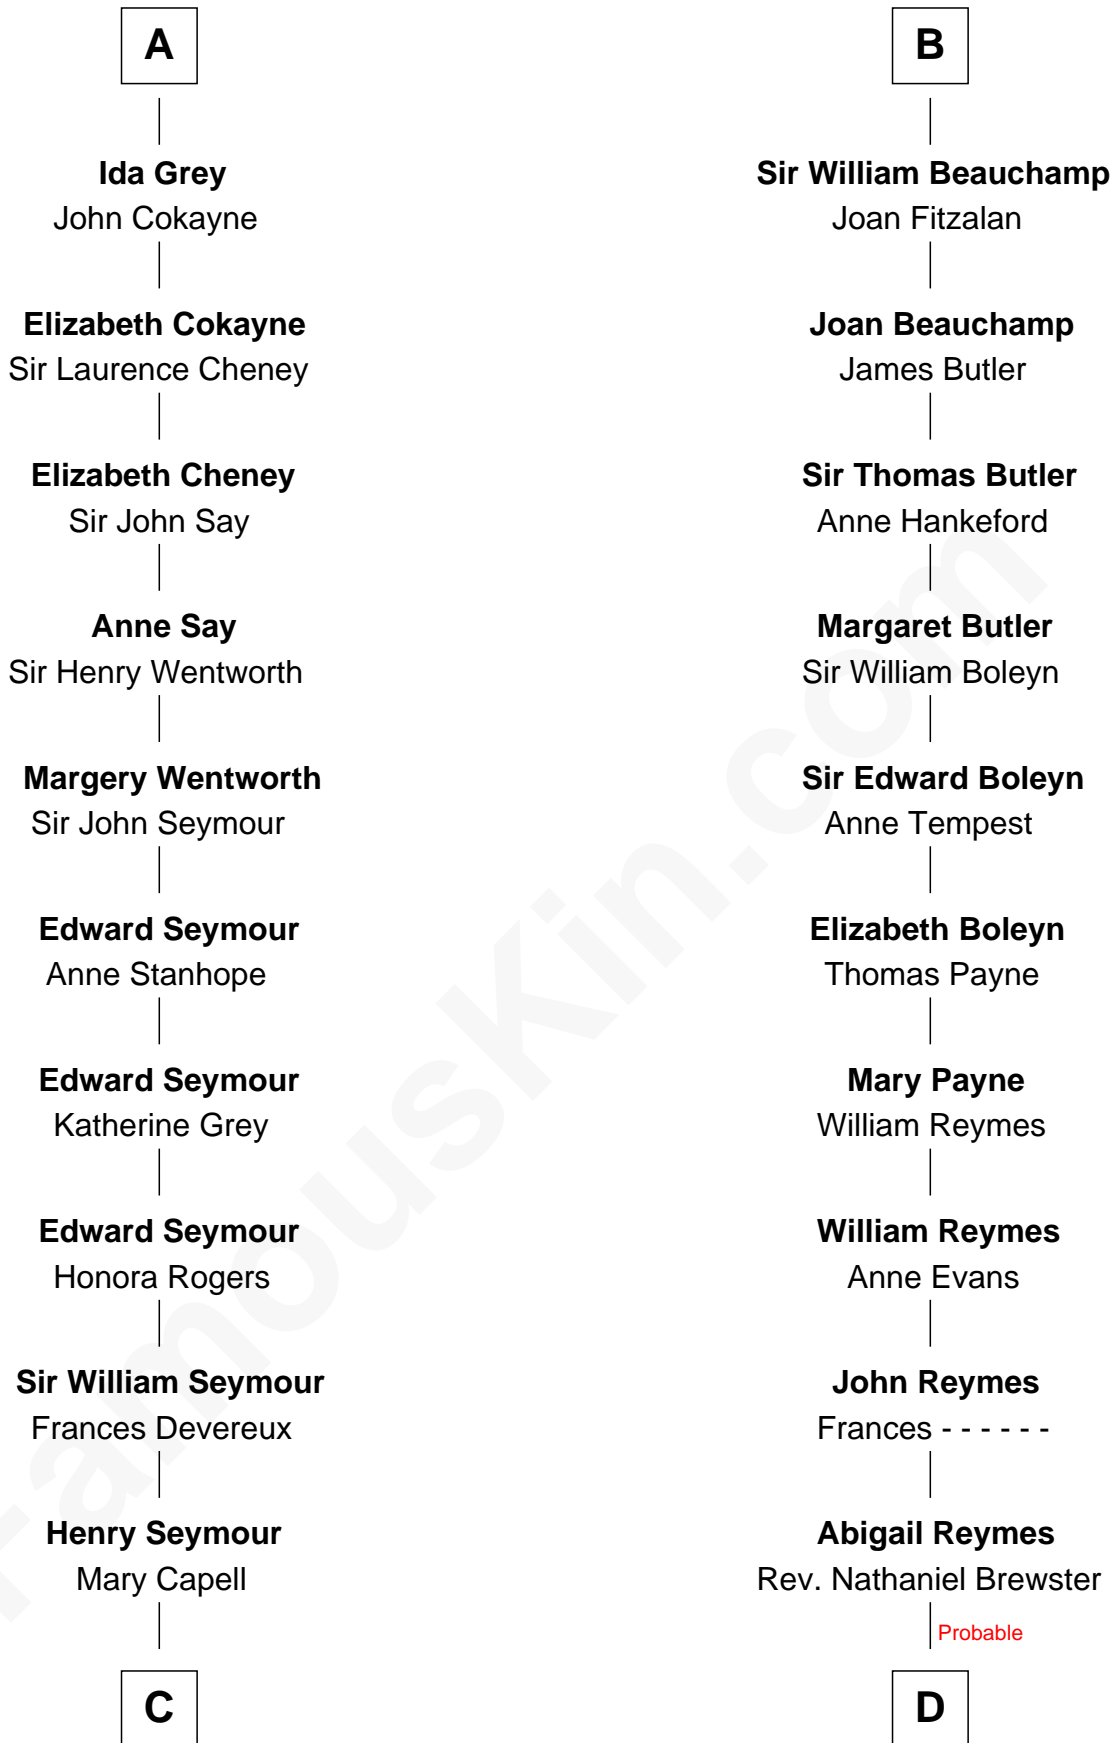

FamousKin.com

Relationship Chart of

Lt. Gen. James Brudenell

Leader of the "Charge of the Light Brigade"

20th cousin 1 time removed of

William Floyd

Signer of the Declaration of Independence

C

Elizabeth Seymour

Thomas Bruce

Elizabeth Bruce

George Brudenell

Robert Brudenell

Anne Bishopp

Robert Brudenell

Penelope Anne Cooke