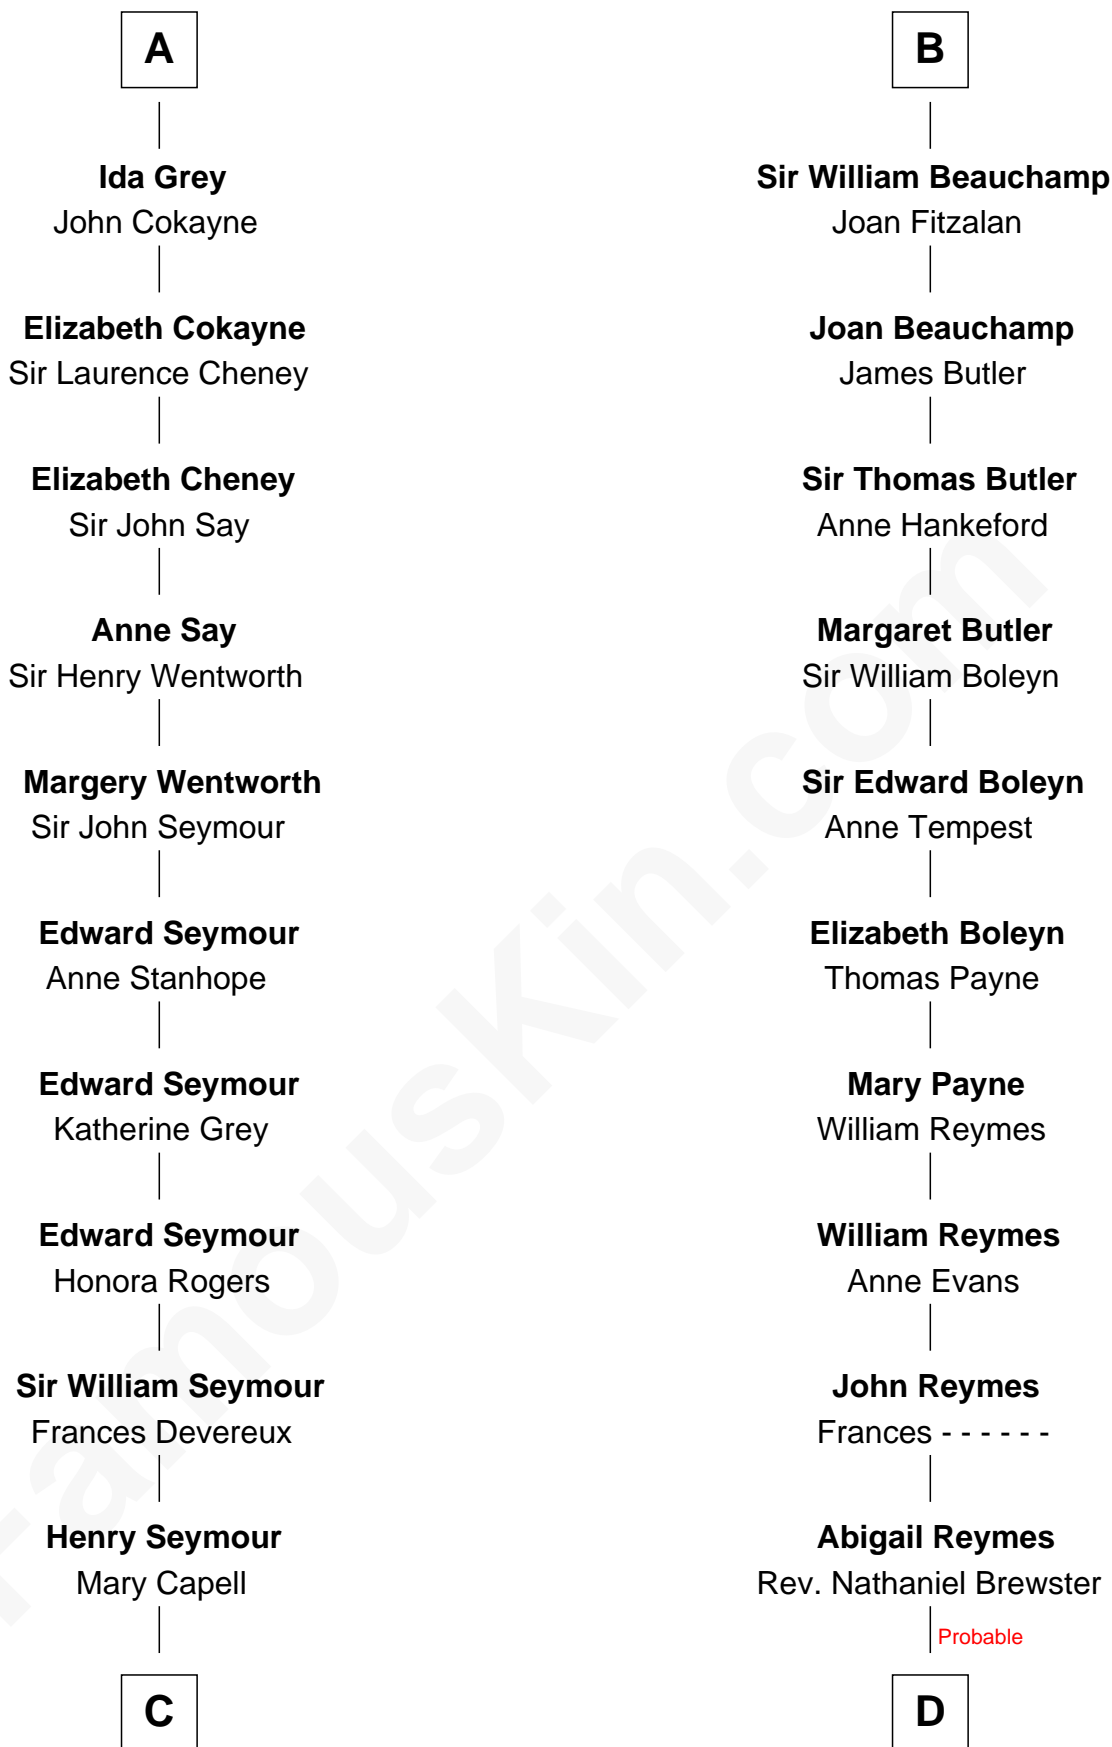

FamousKin.com

Relationship Chart of

Lt. Gen. James Brudenell

Leader of the "Charge of the Light Brigade"

20th cousin 1 time removed of

William Floyd

Signer of the Declaration of Independence

William de Say