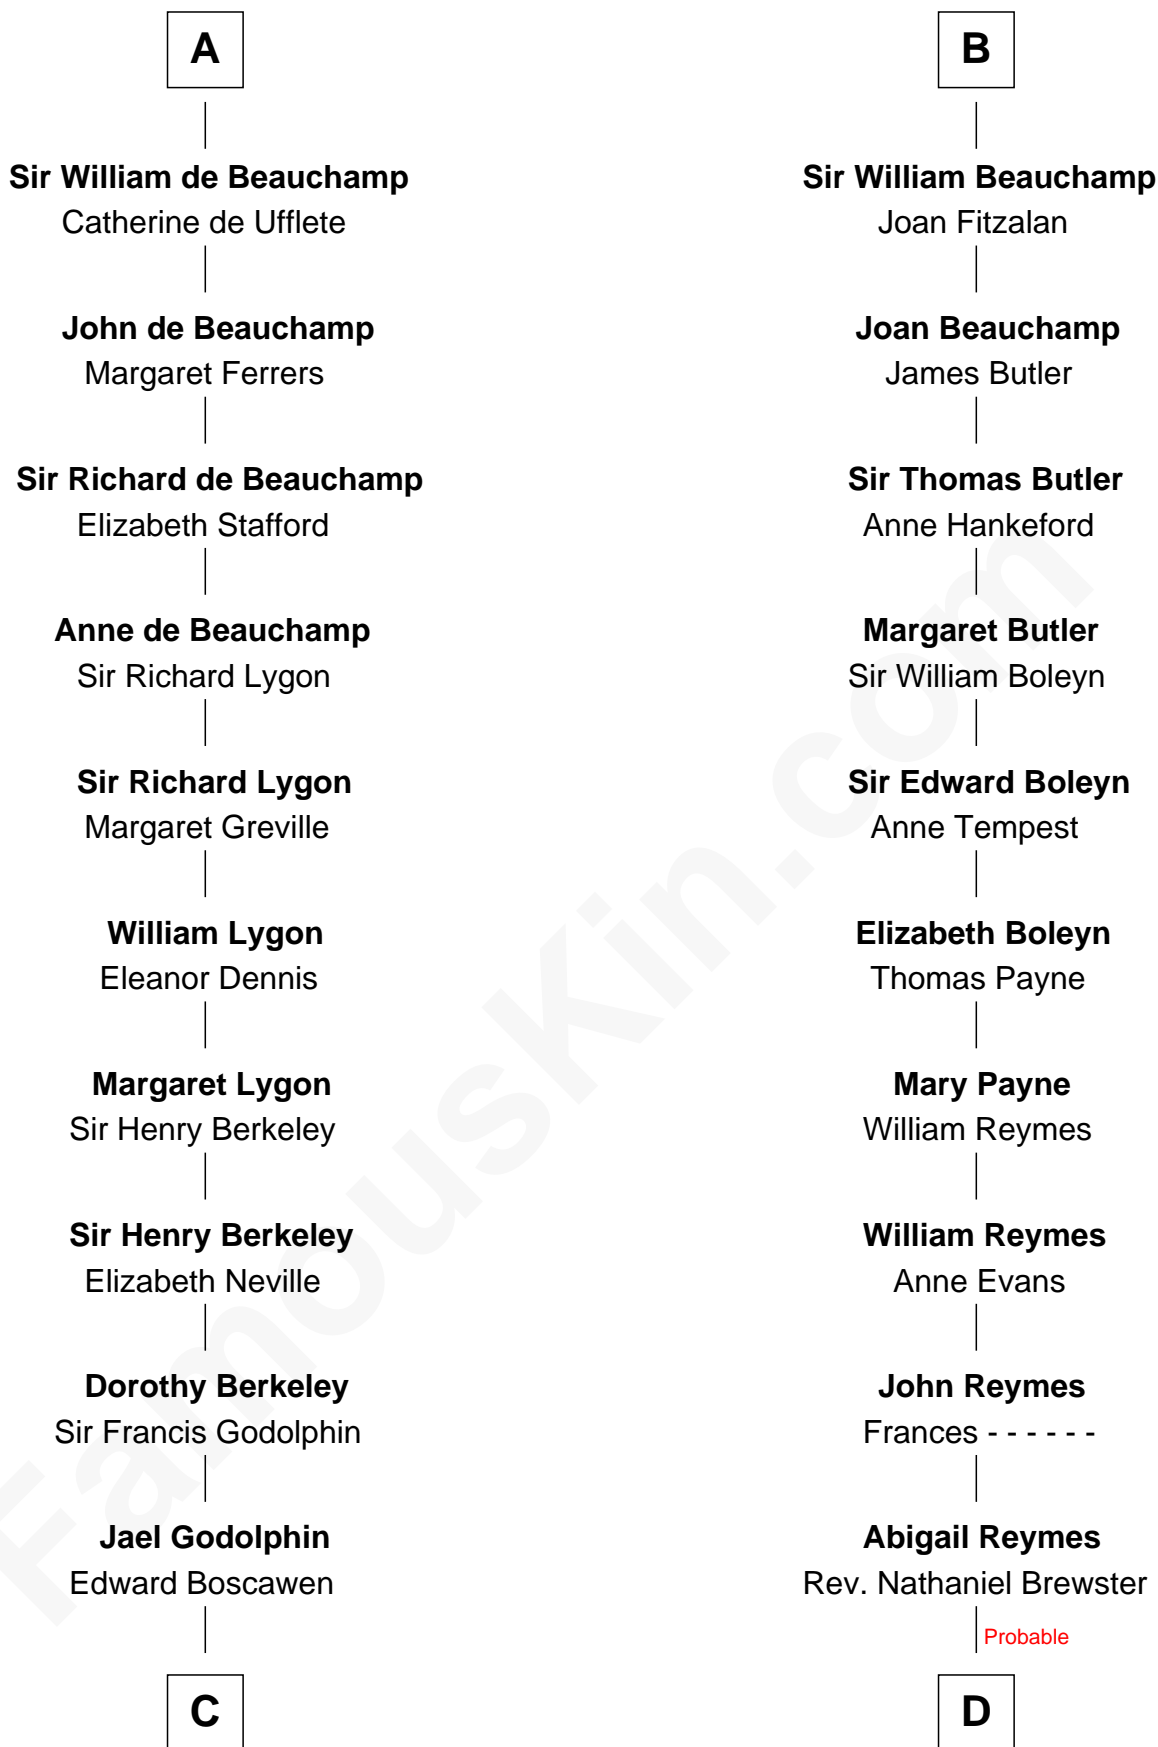

## Relationship Chart of

**Lt. Gen. James Brudenell**

*Leader of the "Charge of the Light Brigade"*

20th cousin 1 time removed of

**William Floyd**

*Signer of the Declaration of Independence*

Henry de Newburgh

**C**

**Hugh Boscawen**  
Charlotte Godfrey

**Anne Boscawen**  
Sir Cecil Bishopp

**Anne Bishopp**  
Robert Brudenell

**Robert Brudenell**  
Penelope Anne Cooke

**Lt. Gen. James Brudenell**  
*Charge of the Light Brigade Leader*

**D**

**Sarah Brewster**  
Jonathan Smith

**Jonathan Smith**  
Elizabeth Platt

**Tabitha Smith**  
Nicholl Floyd

**William Floyd**  
*Signer of Declaration of Independence*