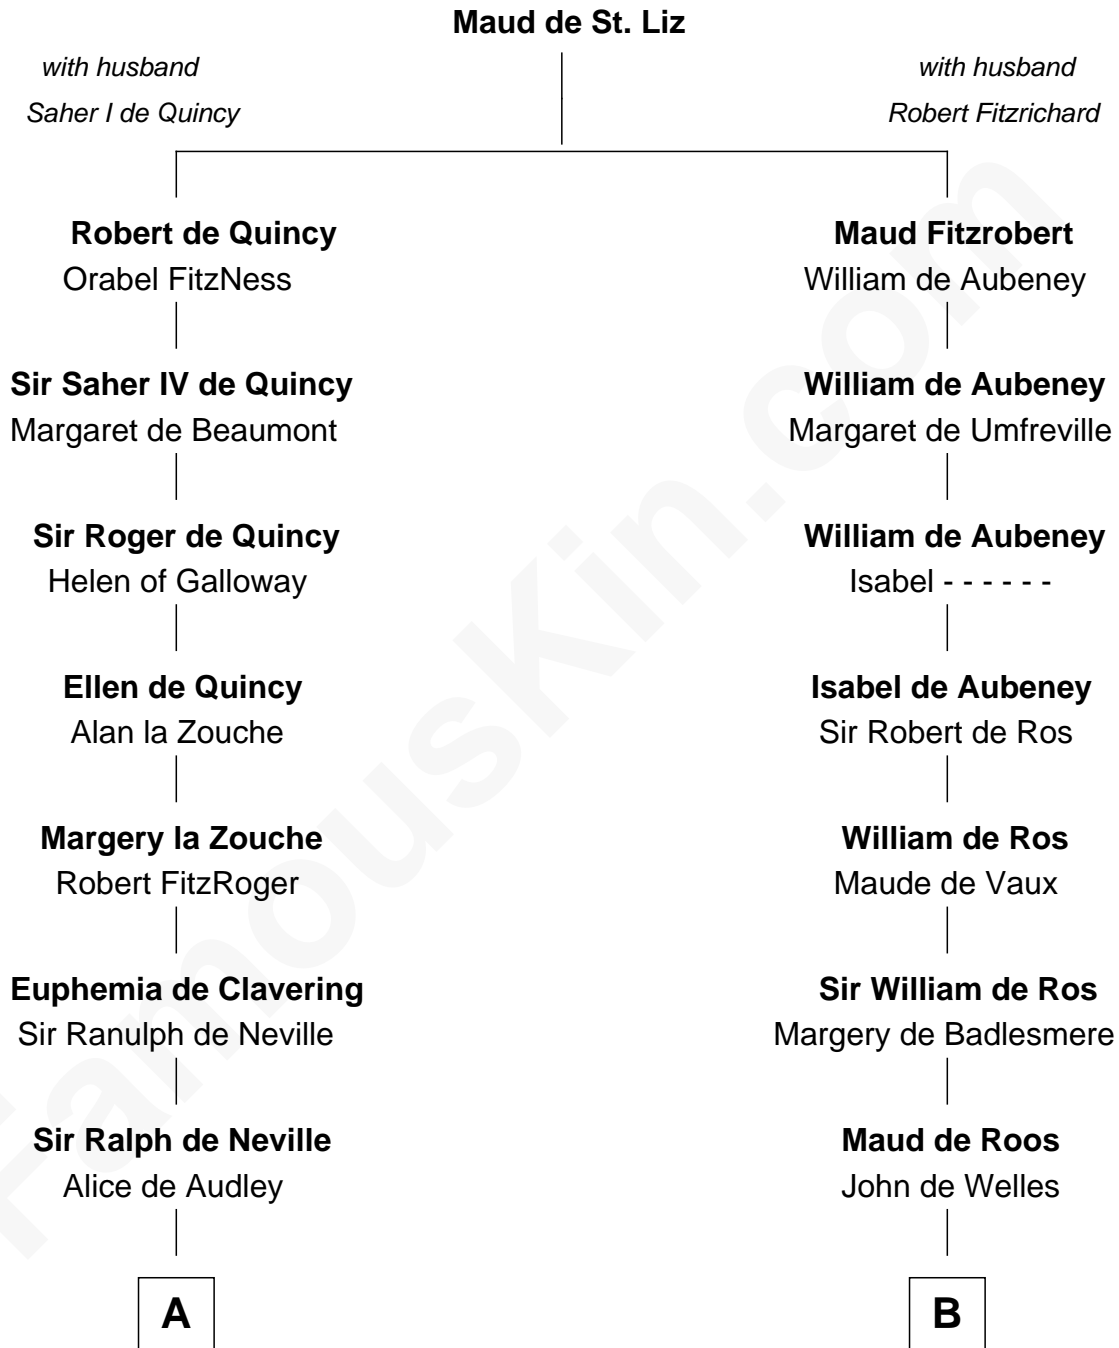

FamousKin.com

Relationship Chart of

Lt. Gen. James Brudenell

Leader of the "Charge of the Light Brigade"

20th cousin 1 time removed of

William Floyd

Signer of the Declaration of Independence

C

Thomas Bruce
Elizabeth Seymour

Elizabeth Bruce
George Brudenell

Robert Brudenell
Anne Bishopp

Robert Brudenell
Penelope Anne Cooke

Lt. Gen. James Brudenell
Charge of the Light Brigade Leader

D

Sarah Brewster
Jonathan Smith