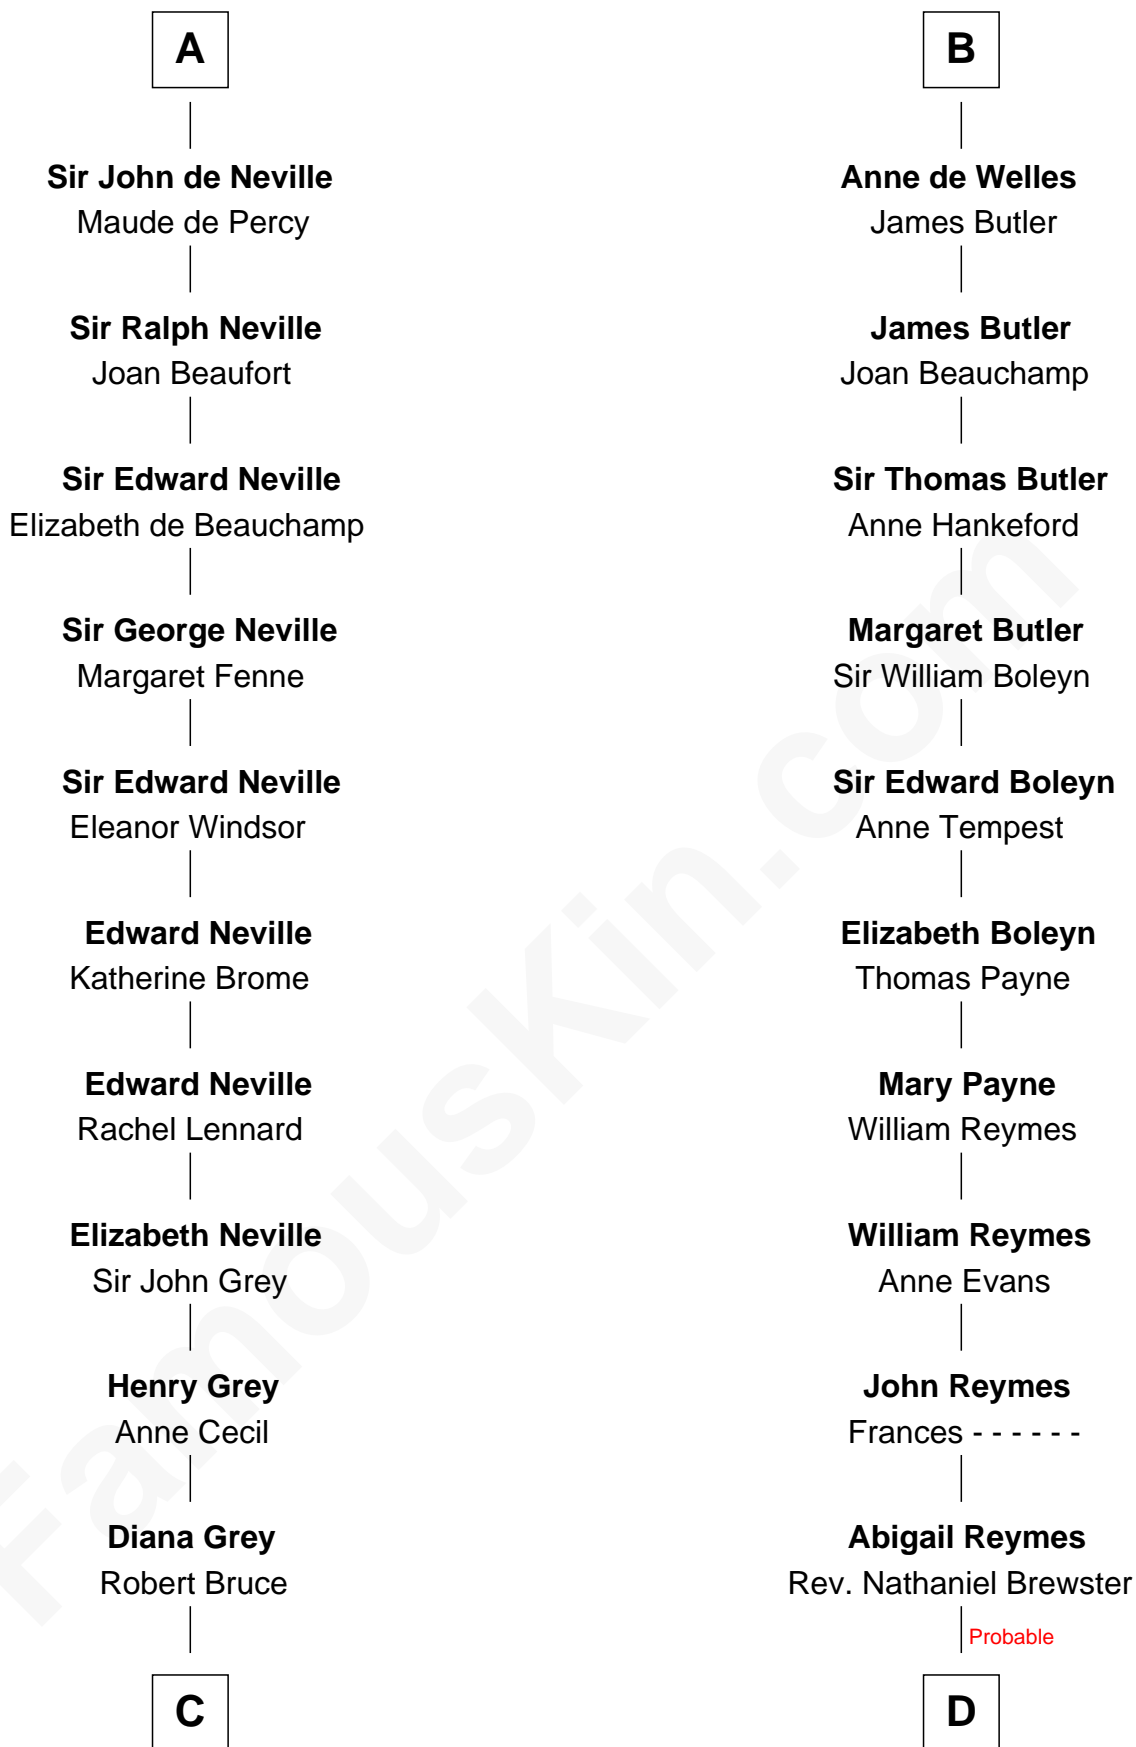

FamousKin.com

Relationship Chart of

Lt. Gen. James Brudenell

Leader of the "Charge of the Light Brigade"

20th cousin 1 time removed of

William Floyd

Signer of the Declaration of Independence

C

Thomas Bruce
Elizabeth Seymour

Elizabeth Bruce
George Brudenell

Robert Brudenell
Anne Bishopp

Robert Brudenell
Penelope Anne Cooke

Lt. Gen. James Brudenell
Charge of the Light Brigade Leader

D

Sarah Brewster
Jonathan Smith

Jonathan Smith
Elizabeth Platt

Tabitha Smith
Nicholl Floyd

William Floyd
Signer of Declaration of Independence