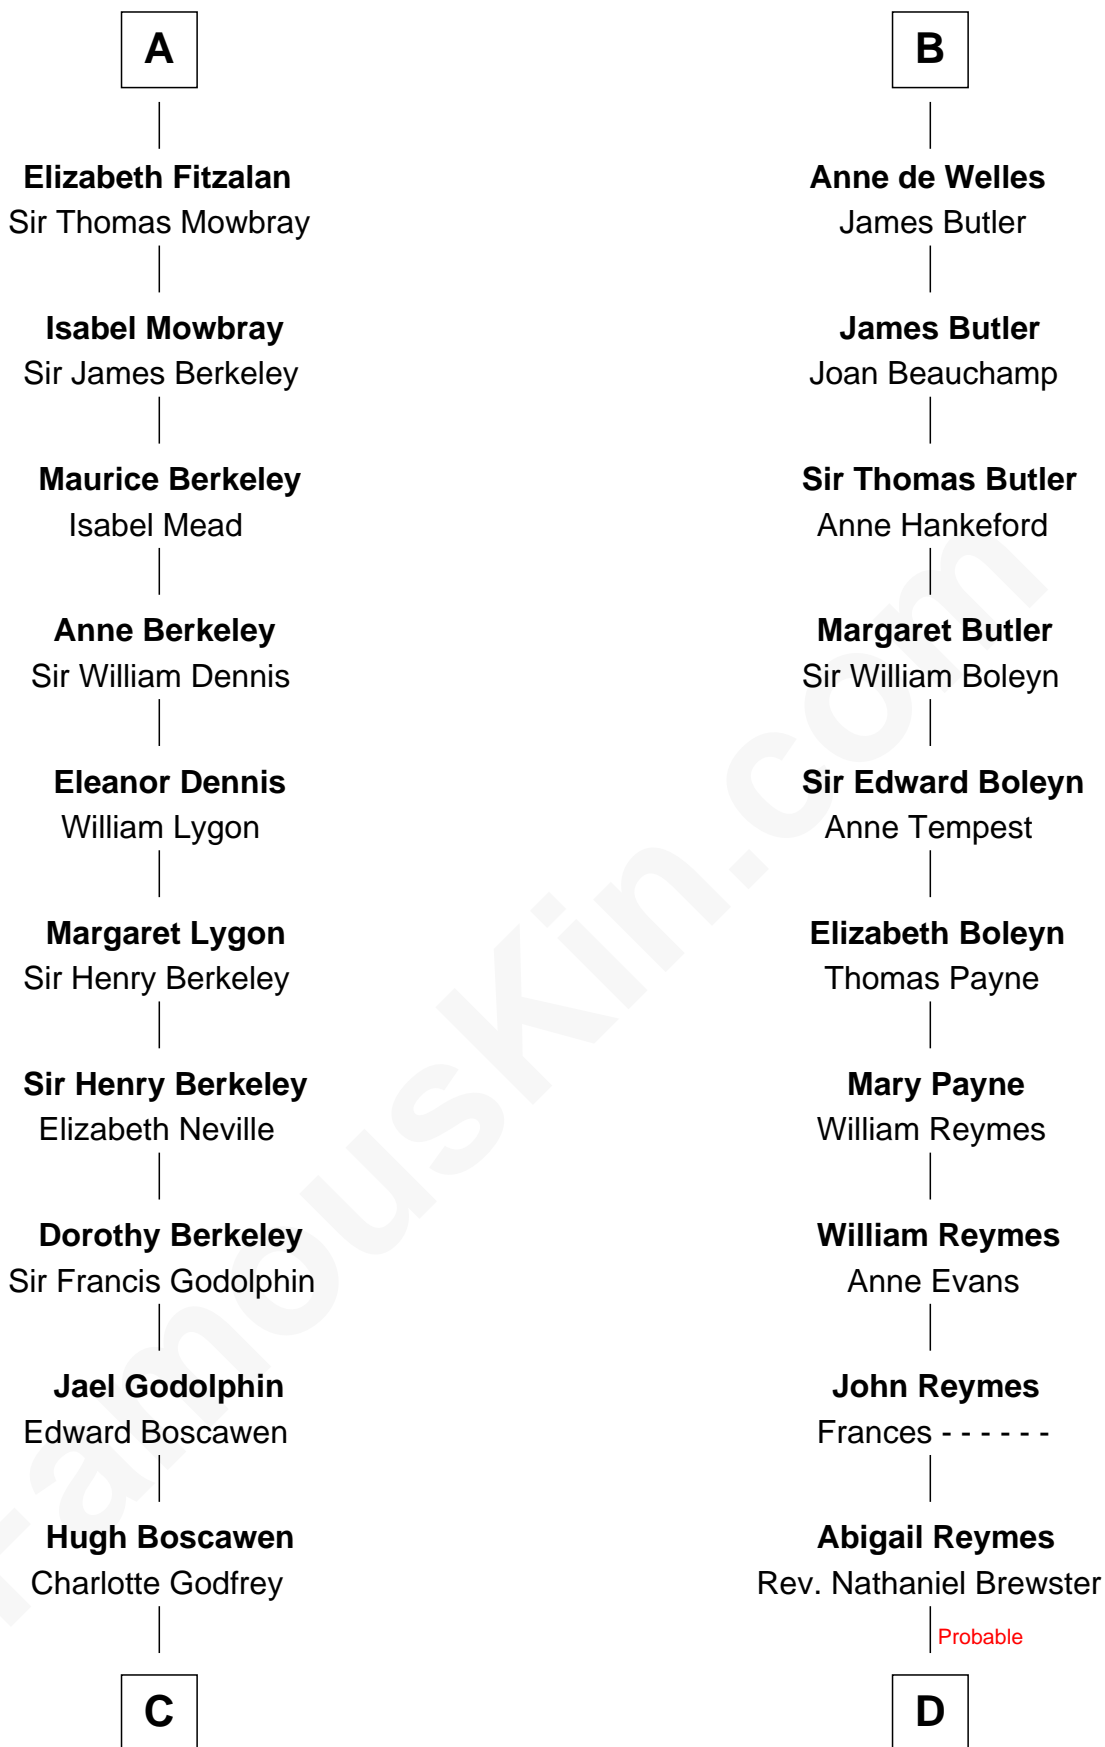

FamousKin.com

Relationship Chart of

Lt. Gen. James Brudenell

Leader of the "Charge of the Light Brigade"

20th cousin of

William Floyd

Signer of the Declaration of Independence

Robert de Bermingham